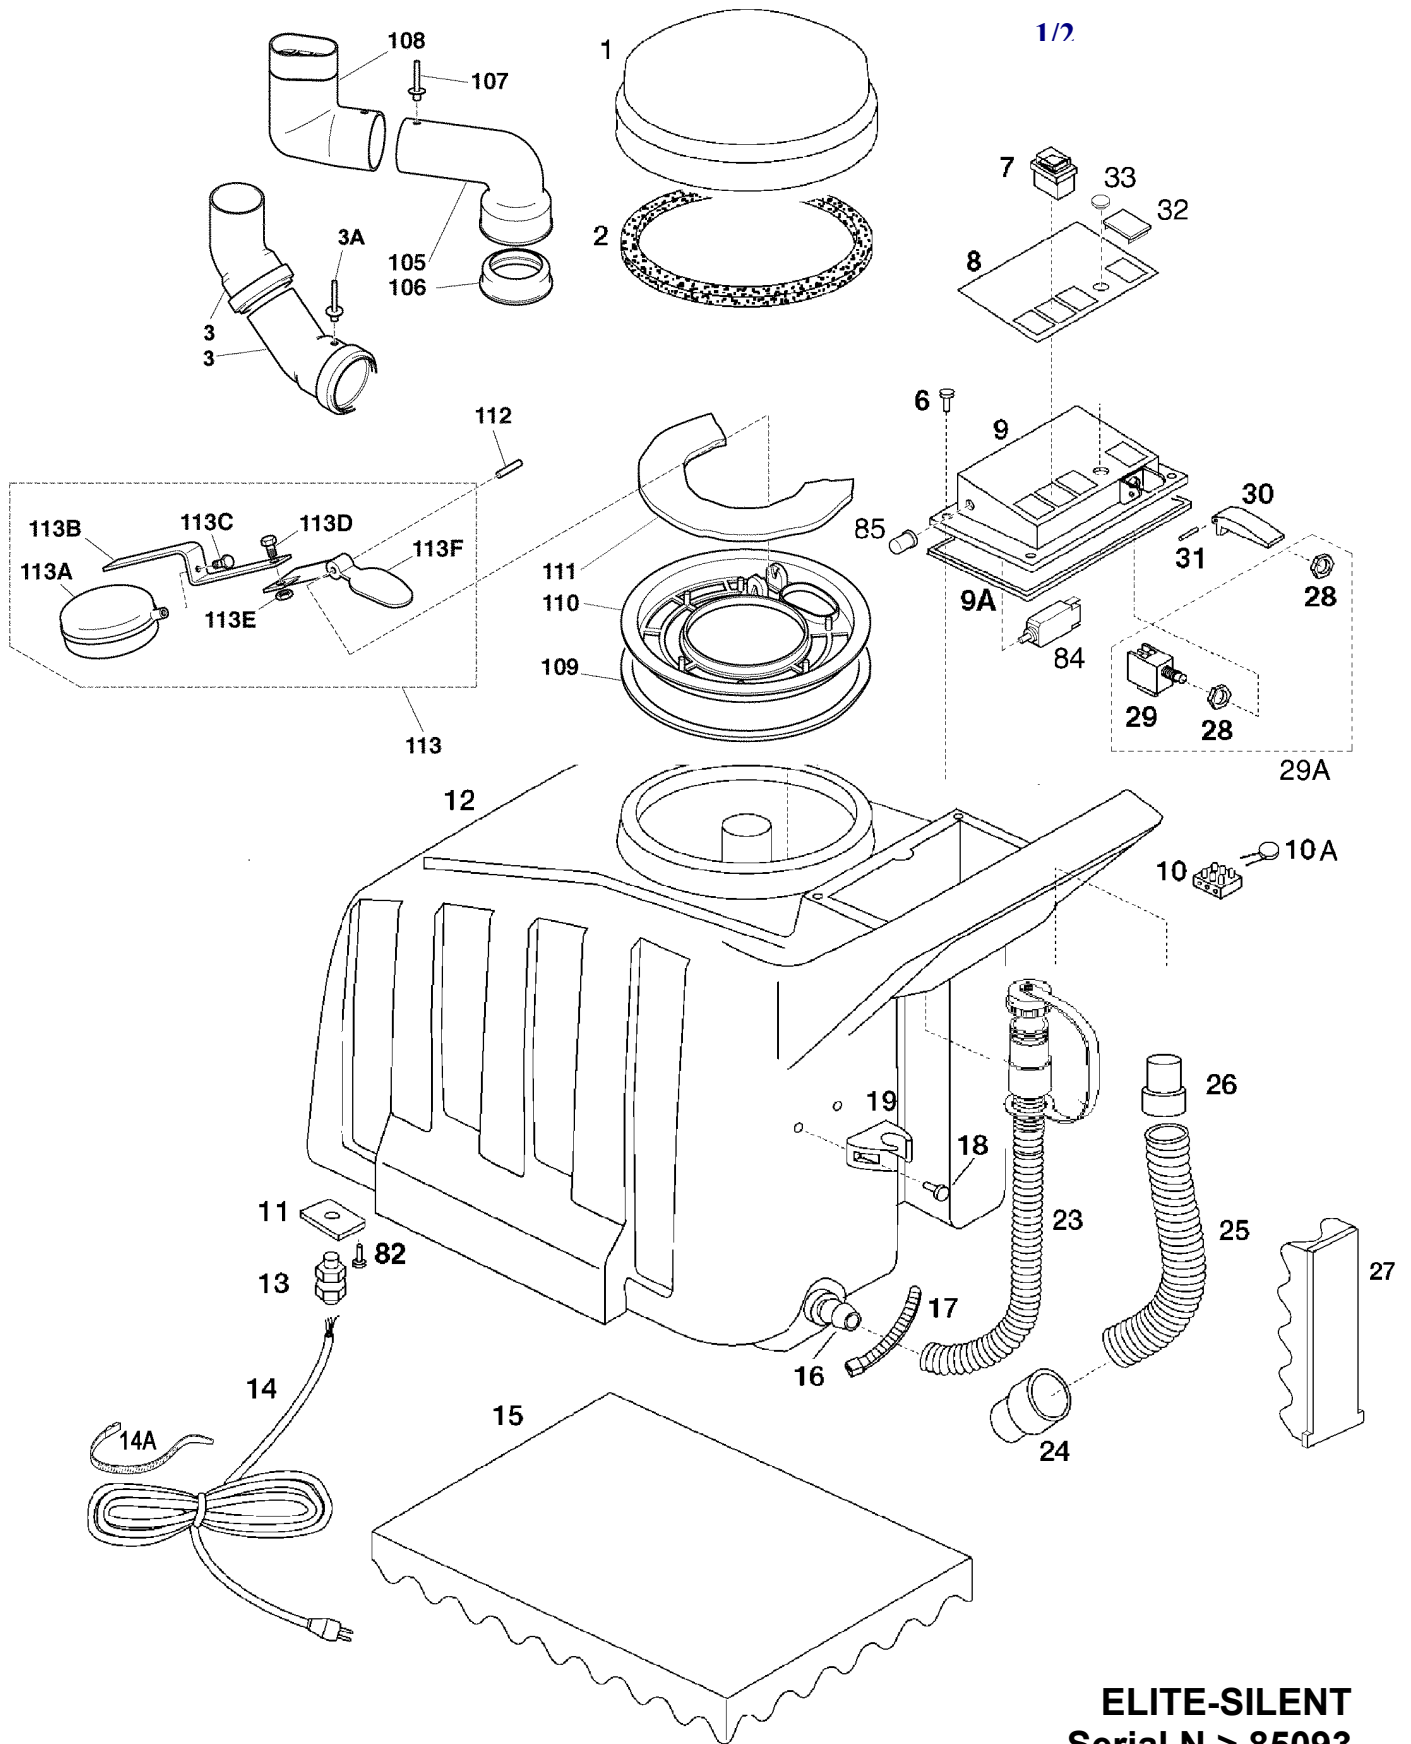

KERRICK ELITE SILENT PLUS

ELITE-SILENT
Serial N > 85093

K-NSI Parts not stocked by Kerrick. Maybe available
From your local hardware store

Part requires special order from supplier