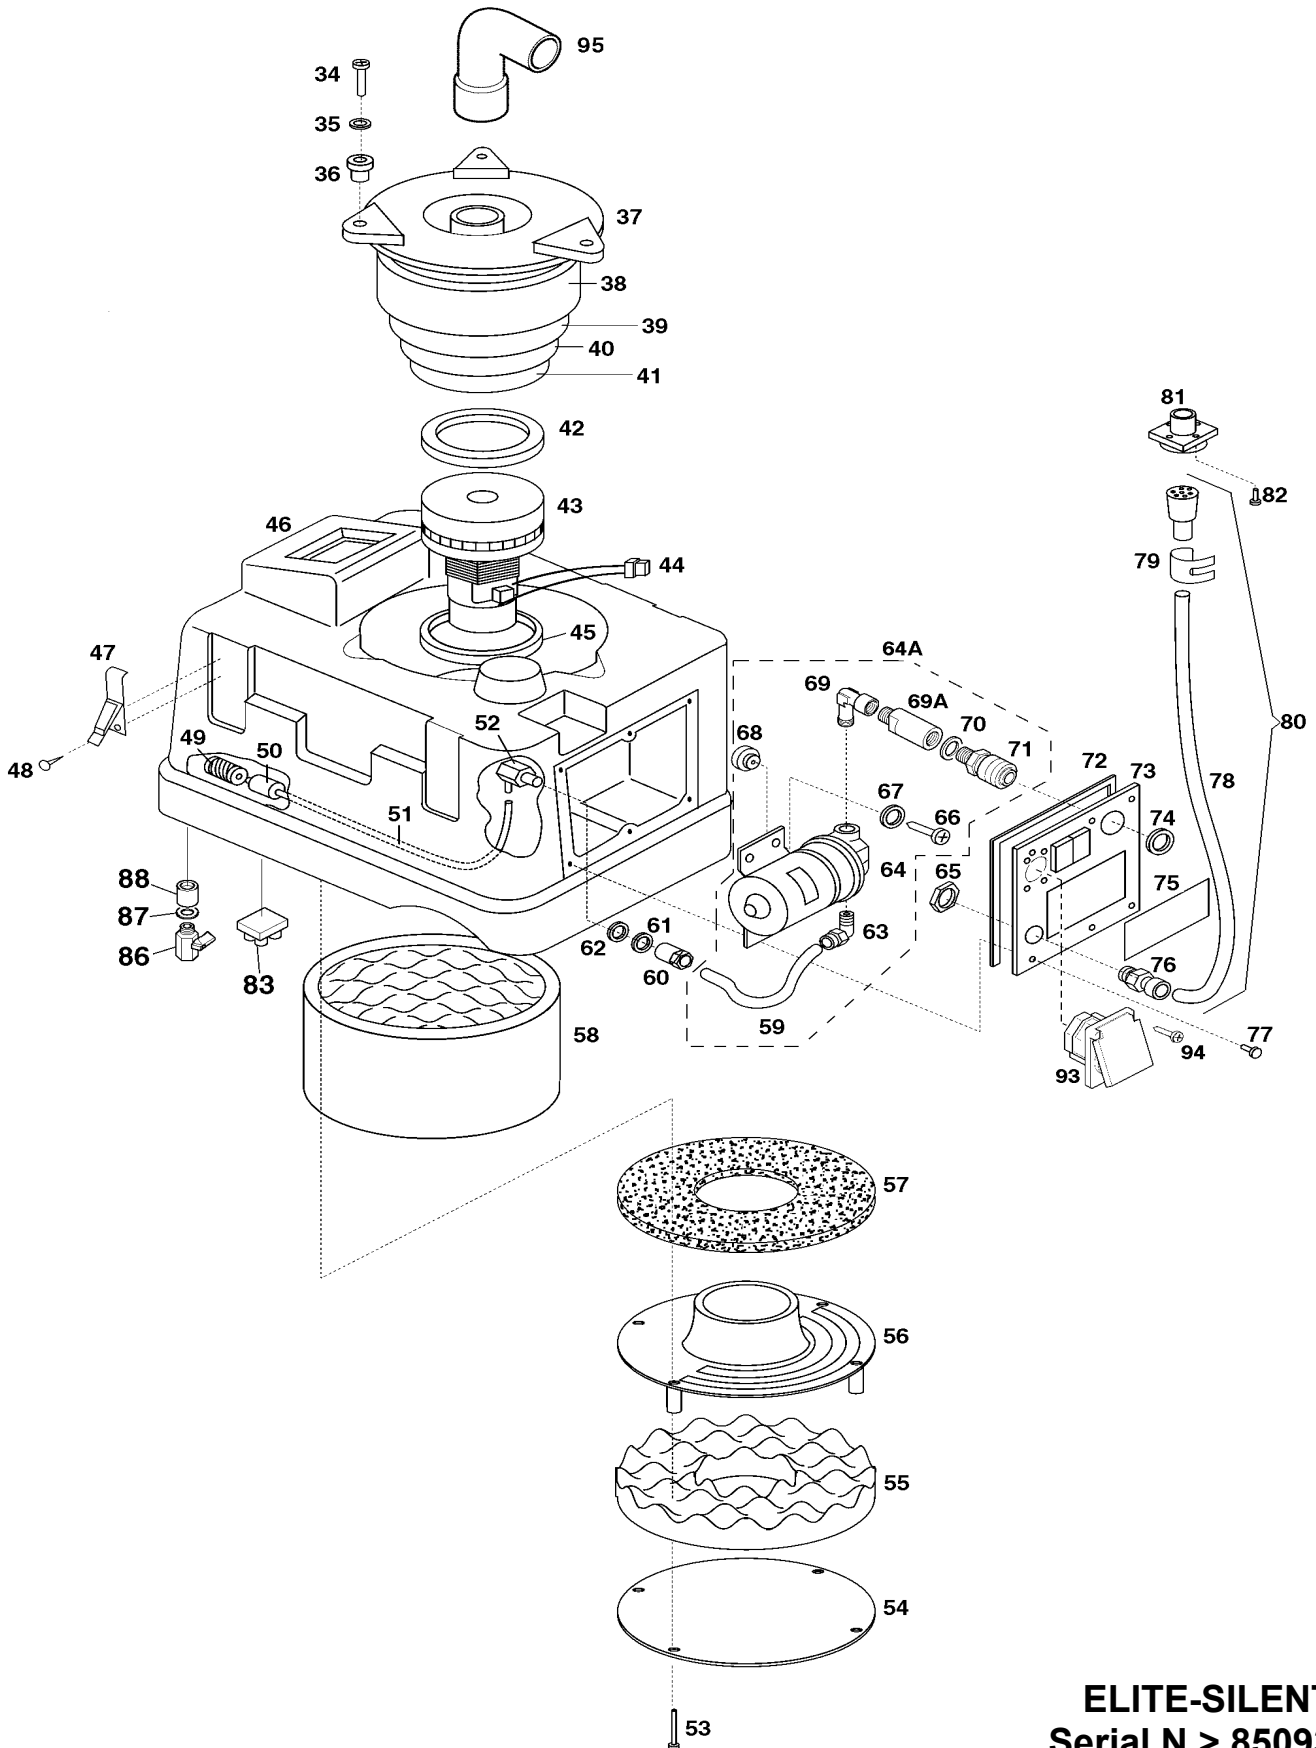

2/2

ELITE-SILENT
Serial N > 85093

K-NSI Parts not stocked by Kerrick. Maybe available
From your local hardware store

Part requires special order from supplier

KERRICK ELITE SILENT PLUS

VE ELITE-SILENT

1/3

ref	Part No	descrizione	description
1	SNS00178C	COPERCHIO CON GUARNIZIONE	COVER WITH GASKET
2	179	GUARNIZIONE	GASKET (see ref 1)
3	SNS00183	GOMITO 45°	ELBOW 45° #
3A	K-NSI	RIVETTO 4x12	RIVET
6	K-NSI	VITE TC+ 4x16	SCREW TC+ 4x16
7	VP00326	INTERRUTTORE A 2 POSIZIONI	2 POSITIONS WHITE SWITCH
	SNS00220	INTERRUTTORE A 3 POSIZ. (PER POMPA)	3 POSITION SWITCH (FOR PUMP) #
8	SNS01191	ETICHETTA PANNELLO	PANEL LABEL #
9	SNS00177	PANNELLO COMANDI	CONTROL PANEL #
9A	SNS00128	GUARNIZIONE PANNELLO	PANEL GASKET #
10	SNS02361	MORSETTO	CONNECTING TERMINAL #
10A	SNS08132	VARISTORE PER POMPA	VARISTOR FOR PUMP #
11	SNS00109	PIASTRINA PER PRESSACAVO	FAIRLEAD PLATE #
12	SNS00190AZ	SERBATOIO SUPERIORE AZZURRO	BLUE UPPER TANK #
13	SNS00295	PASSACAVO CON GHIERA	FAIRLEAD WITH NUT #
14	N/A	CAVO 3 x 1,5 x 15m SPINA EURO	CABLE – 3 x 1,5 x 15m EURO PLUG
	N/A	CAVO 3 AWG14 x 15m SPINA USA	CABLE – 3 x AWG14 x 15m USA PLUG
15	SNS00192	PANNELLO INSONORIZZANTE	SOUNDPROOFING PANEL #
16	SNS00161	PORTAGOMMA	HOSE NIPPLE
17	SNS00541	FASCETTA	TIE #
18	K-NSI	VITE 4,2x22	SCREW 4,2x22
19	SNS00160	CLIP	CLIP
22	SNS00162	FASCETTA	TIE
23	SNS00358C	TUBO SCARICO COMPLETO	COMPLETE DRAIN HOSE
24	SNS03340N	MANICOTTO D. 38 SPESSORATO	CUFF D. 38 WITH EXTERNAL LAYER #
25	SNS00364	TUBO D.38 L=34 CM	LINK HOSE D.38 L=34 CM
26	SNS00334	MANICOTTO D. 38	LINK HOSE CUFF D. 38
27	SNS00193	INSONORIZZANTE (FINO MATRICOLA 92.890)	SOUNDPROOFING PANEL (UP TO SERIAL N. 92.890)
28			SEE REF 29A
29A	SNS00231C	MICROINTERRUTTORE COMPLETO DI SUPPORTO + GHIERE (COD.277+231)	MICRO-SWITCH, COMPLETE WITH SUPPORT AND 2 NUTS (COD.277+231) #
30	SNS04571	LEVA COMANDO AVANZAMENTO	DRIVE LEVER
31	SNS00599	SPINA DIAM.4	PIN
32	SNS05021	TAPPO DI CHIUSURA	CAP #
33	SNS00502	TAPPO DI CHIUSURA	CAP #
34	K-NSI	VITE TC+ 5x30 INOX	SCREW STAINLESS STEEL TC+ 5x30
35	K-NSI	RONDELLA 5x15 INOX	STAINLESS STEEL WASHER 5x15