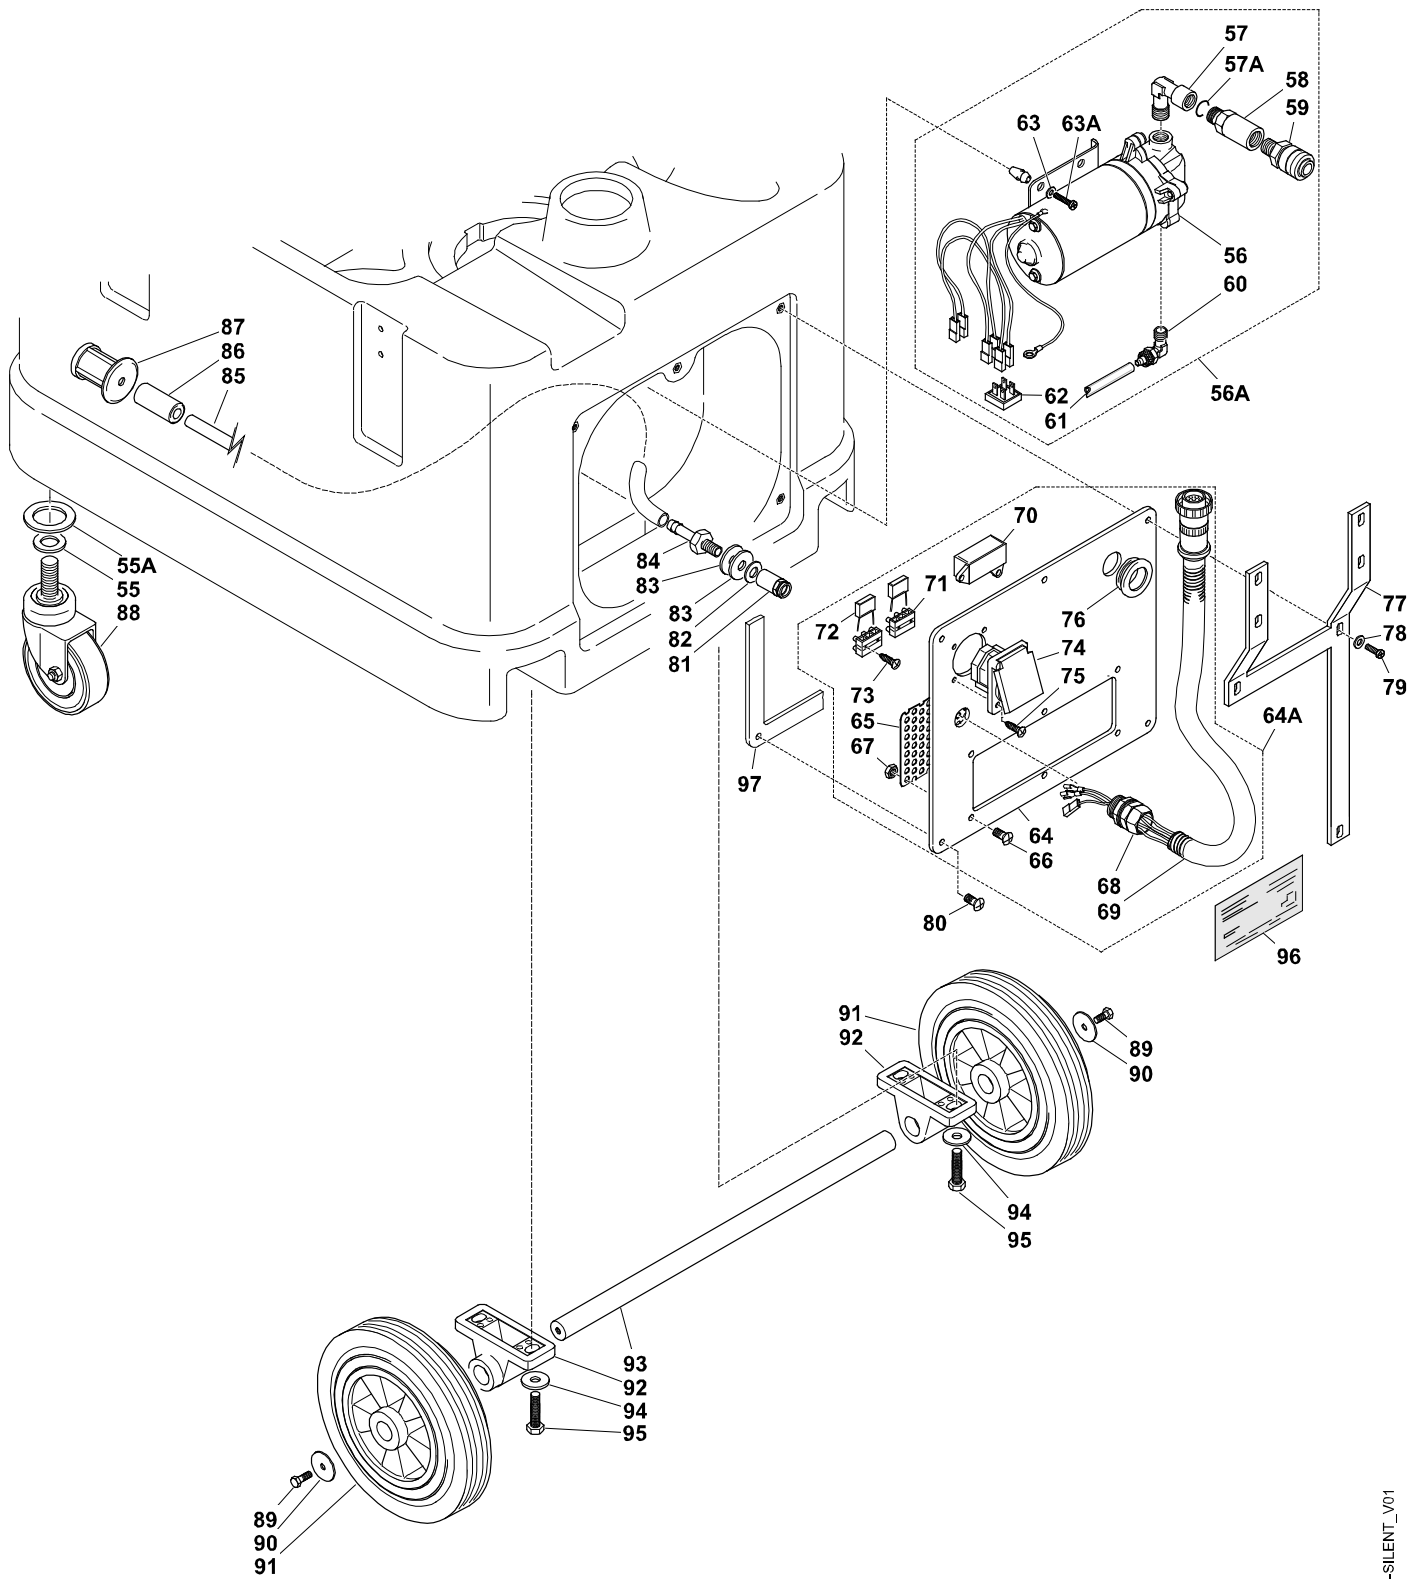

**K-NSI Parts not stocked by Kerrick.
Maybe available from local hardware store
#Part requires special order from supplier**

NEW VE GRACE (SERIAL N> 86500)

1/3