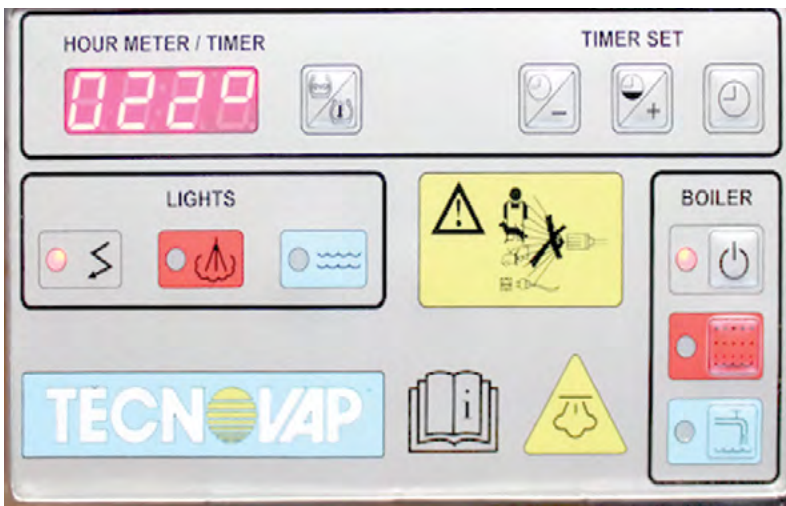

1800 622 770

Jetsteam Force

Never run out of water

Our easy “connect and go” feature allows for a hose to be plugged directly into the machine providing a 24/7, continuous water supply. No cleaning downtime, no stopping to fill up your machine.

A mind of its own

The advanced digital control panel features a unique timer, allowing for your machine to automatically “wake up” and turn on, and operate by itself.

The easy to use control panel also features digital temperature read out, steam pressure and water connection indicator.

Total Control

The only machine to have both water and detergent injection features. Control it all through a flick of the switch.

1800 622 770

Jetsteam Force

Blast Away

It's powerful 14 L water tank provides a hot water blast that rinses and flushes away debris, dirt and grime.