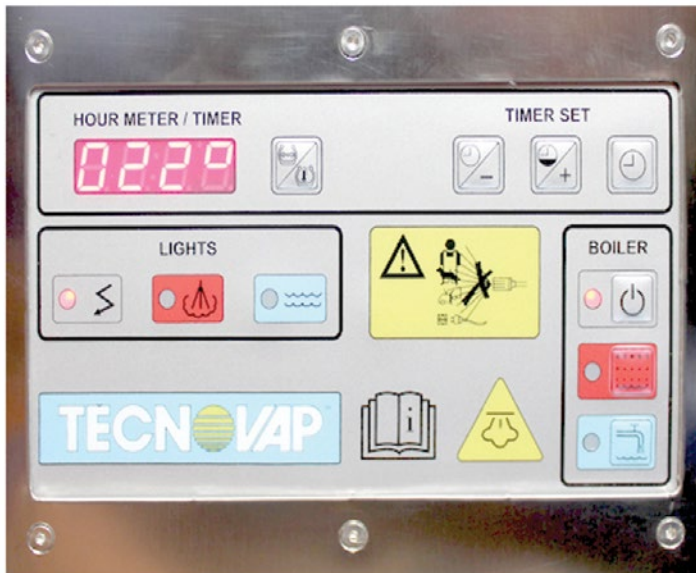

It features a powerful 7,5L water and 7,5L detergent tank, and 5L boiler.

JETSTEAM INOX

JETVAC INOX

1800 622 770

Jetsteam Inox

Never run out of water

Our easy “connect and go” feature allows for a hose to be plugged directly into the machine providing a 24/7, continuous water supply. No cleaning downtime, no stopping to fill up your machine.

A mind of its own

The advanced digital control panel features a unique timer, allowing for your machine to automatically “wake up” and turn on, and operate by itself.

The easy to use control panel also features digital temperature read out, steam pressure and water connection indicator.