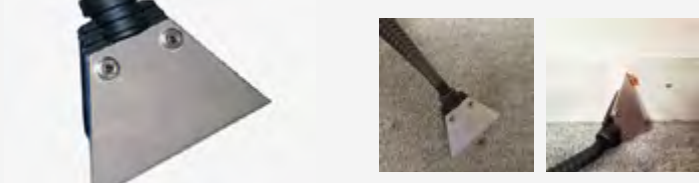

Optional Accessories

Stainless Steel Brush 60mm

Curved Bayonette Lance

Stainless Steel Tile Cleaner

Triangular Threaded Brush

Nylon Tile Cleaner

Nylon Threaded Brush

Brass Tile Cleaner

Chewy Tool Metal Brush

Stainless Steel Steam Scraper

Memory Lance

Bayonette Lance

Sink Cleaner Tool

Jetsteam Maxi Inox Packages

You can also purchase a Jetsteam Maxi Inox as part of our tailored product packages. Each package comes with the 16-piece Standard, Steam July Kit.