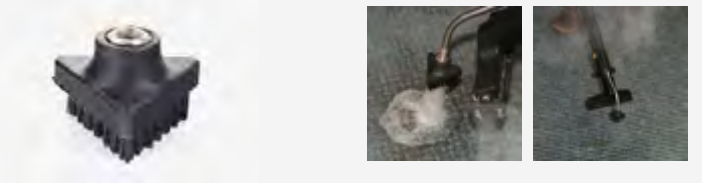

“Superheated” Dry Steam Vapour

Not your average steamer.

Steam vapour is produced at a high temperature of +180 degrees Celsius (356 degrees Fahrenheit) providing a “deep clean”.

Made from Stainless Steel

Steam Lance

Brass Brush 28mm

Stainless Steel Brush 28mm

Nylon Brush 28mm

Nylon Round Brush 60mm

Nylon Triangular Brush

Steam Plunger

Steam Scraper

Optional Accessories

Stainless Steel Brush 60mm

Curved Bayonette Lance

Stainless Steel Tile Cleaner

Triangular Threaded Brush

Nylon Tile Cleaner

Nylon Threaded Brush

Brass Tile Cleaner

Chewy Tool Metal Brush

Stainless Steel Steam Scraper

Memory Lance

Bayonette Lance

Sink Cleaner Tool

Jetsteam Maxi Inox Packages

You can also purchase a Jetsteam Maxi Inox as part of our tailored product packages. Each package comes with the 16-piece Standard, Steam July Kit.