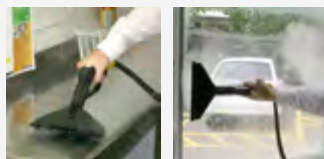

“Superheated” Dry Steam Vapour

Not your average steamer.

Steam vapour is produced at a high temperature of +180 degrees Celsius (356 degrees Fahrenheit) providing a “deep clean”.

Made from Stainless Steel

Tile and Grouts Cleaning

- Hard Floors
- Bathrooms Tiles
- Kitchen Tiles
- Marble Tiles
- Ceilings

Included Accessories - July Kit

Steam Kit Hose

Extension Tube

Rectangular Brush

Triangular Brush

Window Cleaner