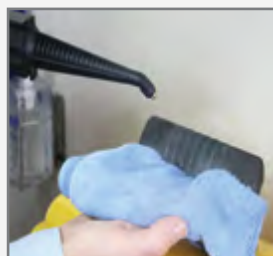

**Thermoglide Mop Head
10 Pack**