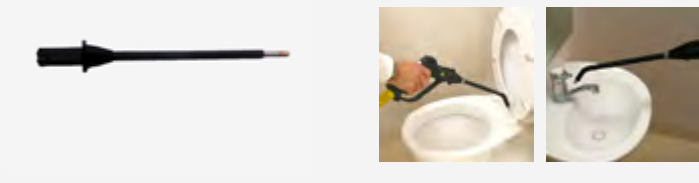

Chewy Tool Metal Brush

Stainless Steel Steam Scraper

Memory Lance

Bayonette Lance

Sink Cleaner Tool

Jetsteam Maxi Inox Packages

You can also purchase a Jetsteam Maxi Inox as part of our tailored product packages. Each package comes with the 16-piece Standard, Steam July Kit.

Jetsteam Maxi Inox

July Kit

Mini Mop Kit

**Microfibre Mitt
5 Pack**

**Mini Mop Head Bulk
5 Pack**

**Microfibre Cloth Blue
5 Pack**

**Thermoglide Mop Head
5 Pack**

Mini Mop Flexible Tool