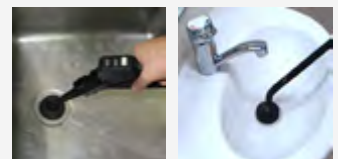

“Superheated” Dry Steam Vapour

Not your average steamer.

Steam vapour is produced at a high temperature of +180 degrees Celsius (356 degrees Fahrenheit) providing a “deep clean”.

Made from Stainless Steel

Total Control

At the click of a switch, the steam pressure hand control allows you to choose between minimum, medium and maximum steam pressure.

Self Cleaning Powerhouse

At the heart of every great machine is the boiler. Jetsteam Maxi Inox automatically shakes off and breaks up dirt to self clean.

Tile and Grouts Cleaning

- Hard Floors
- Bathrooms Tiles
- Kitchen Tiles
- Marble Tiles
- Ceilings

Included Accessories - July Kit

Steam Kit Hose

Extension Tube

Rectangular Brush

Triangular Brush

Window Cleaner

Steam Lance

Brass Brush 28mm

Stainless Steel Brush 28mm

Nylon Brush 28mm

Nylon Round Brush 60mm

Nylon Triangular Brush

Steam Plunger

Steam Scraper