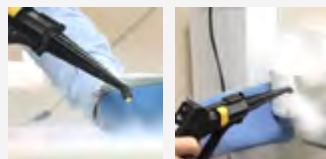

“Superheated” Dry Steam Vapour

Not your average steamer.

Steam vapour is produced at a high temperature of +180 degrees Celsius (356 degrees Fahrenheit) providing a “deep clean”.

Made from Stainless Steel

Total Control

At the click of a switch, the steam pressure hand control allows you to choose between minimum, medium and maximum steam pressure.

Self Cleaning Powerhouse

At the heart of every great machine is the boiler. Jetsteam Maxi Inox automatically shakes off and breaks up dirt to self clean.

Tile and Grouts Cleaning

- Hard Floors
- Bathrooms Tiles
- Kitchen Tiles
- Marble Tiles
- Ceilings

Included Accessories - July Kit

Steam Kit Hose

Extension Tube

Rectangular Brush

Triangular Brush

Window Cleaner

Steam Lance

Brass Brush 28mm

Stainless Steel Brush 28mm

Nylon Brush 28mm

Nylon Round Brush 60mm

Nylon Triangular Brush

Steam Plunger

Steam Scraper