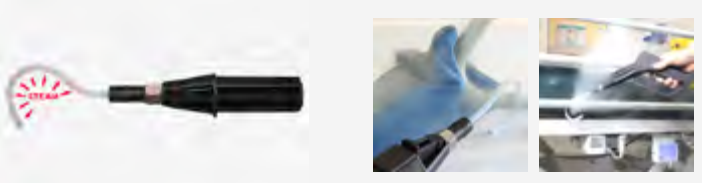

“Superheated” Dry Steam Vapour

Not your average steamer.

Steam vapour is produced at a high temperature of +180 degrees Celsius (356 degrees Fahrenheit) providing a “deep clean”.

Made from Stainless Steel

Chewy Tool Metal Brush

Stainless Steel Steam Scraper

Memory Lance

Bayonette Lance

Sink Cleaner Tool

Jetsteam Maxi Inox Packages

You can also purchase a Jetsteam Maxi Inox as part of our tailored product packages. Each package comes with the 16-piece Standard, Steam July Kit.