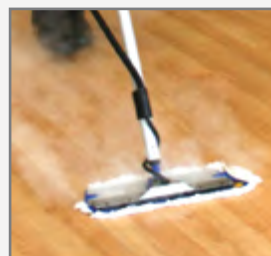

“Superheated” Dry Steam Vapour

Not your average steamer.

Steam vapour is produced at a high temperature of +180 degrees Celsius (356 degrees Fahrenheit) providing a “deep clean”.

Made from Stainless Steel

Thermoglide Kit

**Microfibre Mitt
10 Pack**

**Microfibre Cloth Blue
10 Pack**

**Thermoglide Mop Head
10 Pack**

Thermoglide Steam Mop System