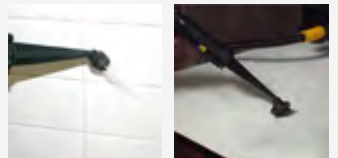

“Superheated” Dry Steam Vapour

Not your average steamer.

Steam vapour is produced at a high temperature of +180 degrees Celsius (356 degrees Fahrenheit) providing a “deep clean”.

Made from Stainless Steel

Steam Lance

Brass Brush 28mm

Stainless Steel Brush 28mm

Nylon Brush 28mm

Nylon Round Brush 60mm

Nylon Triangular Brush

Steam Plunger

Steam Scraper