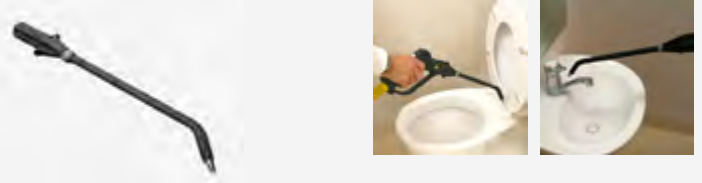

Curved Bayonette Lance