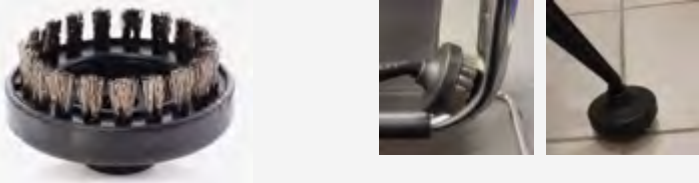

Tile and Grouts Cleaning

- Hard Floors
- Bathrooms Tiles
- Kitchen Tiles
- Marble Tiles
- Ceilings

Included Accessories - July Kit

Steam Kit Hose

Extension Tube

Rectangular Brush

Triangular Brush

Window Cleaner

Steam Lance

Brass Brush 28mm

Stainless Steel Brush 28mm

Nylon Brush 28mm

Nylon Round Brush 60mm

Nylon Triangular Brush

Steam Plunger

Steam Scraper

Optional Accessories

Stainless Steel Brush 60mm

Curved Bayonette Lance

Stainless Steel Tile Cleaner

Triangular Threaded Brush

Nylon Tile Cleaner

Nylon Threaded Brush

Brass Tile Cleaner

Chewy Tool Metal Brush

Stainless Steel Steam Scraper

Memory Lance

Bayonette Lance

Sink Cleaner Tool

Jetsteam Maxi Inox Packages

You can also purchase a Jetsteam Maxi Inox as part of our tailored product packages. Each package comes with the 16-piece Standard, Steam July Kit.