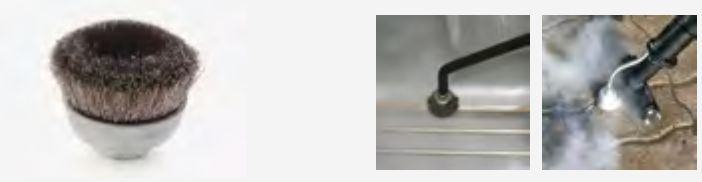

“Superheated” Dry Steam Vapour

Not your average steamer.

Steam vapour is produced at a high temperature of +180 degrees Celsius (356 degrees Fahrenheit) providing a “deep clean”.

Made from Stainless Steel

Optional Accessories

Stainless Steel Brush 60mm

Curved Bayonette Lance

Stainless Steel Tile Cleaner

Triangular Threaded Brush

Nylon Tile Cleaner

Nylon Threaded Brush

Brass Tile Cleaner

Chewy Tool Metal Brush

Stainless Steel Steam Scraper

Memory Lance

Bayonette Lance

Sink Cleaner Tool

Jetsteam Maxi Inox Packages

You can also purchase a Jetsteam Maxi Inox as part of our tailored product packages. Each package comes with the 16-piece Standard, Steam July Kit.