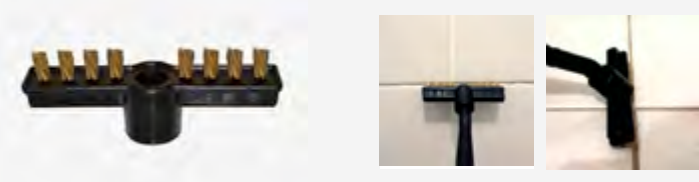

Optional Accessories

Stainless Steel Brush 60mm

Curved Bayonette Lance

Stainless Steel Tile Cleaner

Triangular Threaded Brush

Nylon Tile Cleaner

Nylon Threaded Brush

Brass Tile Cleaner

Chewy Tool Metal Brush

Stainless Steel Steam Scraper

Memory Lance

Bayonette Lance

Sink Cleaner Tool

Jetsteam Maxi Inox Packages

You can also purchase a Jetsteam Maxi Inox as part of our tailored product packages. Each package comes with the 16-piece Standard, Steam July Kit.