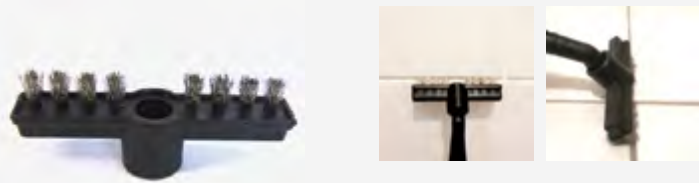

Optional Accessories

Stainless Steel Brush 60mm

Curved Bayonette Lance

Stainless Steel Tile Cleaner

Triangular Threaded Brush

Nylon Tile Cleaner

Nylon Threaded Brush

Brass Tile Cleaner

Chewy Tool Metal Brush

Stainless Steel Steam Scraper

Memory Lance

Bayonette Lance

Sink Cleaner Tool

Jetsteam Maxi Inox Packages

You can also purchase a Jetsteam Maxi Inox as part of our tailored product packages. Each package comes with the 16-piece Standard, Steam July Kit.