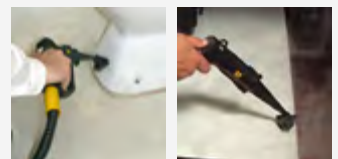

“Superheated” Dry Steam Vapour

Not your average steamer.

Steam vapour is produced at a high temperature of +180 degrees Celsius (356 degrees Fahrenheit) providing a “deep clean”.

Made from Stainless Steel

Steam Lance

Brass Brush 28mm

Stainless Steel Brush 28mm

Nylon Brush 28mm

Nylon Round Brush 60mm

Nylon Triangular Brush

Steam Plunger

Steam Scraper