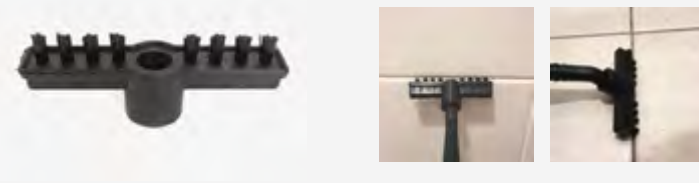

Steam Lance

Brass Brush 28mm

Stainless Steel Brush 28mm

Nylon Brush 28mm

Nylon Round Brush 60mm

Nylon Triangular Brush

Steam Plunger

Steam Scraper

Optional Accessories

Stainless Steel Brush 60mm

Curved Bayonette Lance

Stainless Steel Tile Cleaner

Triangular Threaded Brush

Nylon Tile Cleaner

Nylon Threaded Brush

Brass Tile Cleaner

Chewy Tool Metal Brush

Stainless Steel Steam Scraper

Memory Lance

Bayonette Lance

Sink Cleaner Tool

Jetsteam Maxi Inox Packages

You can also purchase a Jetsteam Maxi Inox as part of our tailored product packages. Each package comes with the 16-piece Standard, Steam July Kit.