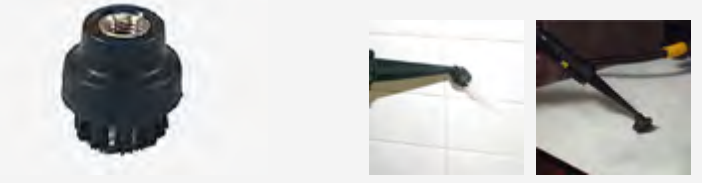

Steam Lance

Brass Brush 28mm

Stainless Steel Brush 28mm

Nylon Brush 28mm

Nylon Round Brush 60mm

Nylon Triangular Brush

Steam Plunger

Steam Scraper

Optional Accessories

Stainless Steel Brush 60mm

Curved Bayonette Lance

Stainless Steel Tile Cleaner

Triangular Threaded Brush

Nylon Tile Cleaner

Nylon Threaded Brush

Brass Tile Cleaner

Chewy Tool Metal Brush

Stainless Steel Steam Scraper

Memory Lance

Bayonette Lance

Sink Cleaner Tool

Jetsteam Maxi Inox Packages

You can also purchase a Jetsteam Maxi Inox as part of our tailored product packages. Each package comes with the 16-piece Standard, Steam July Kit.