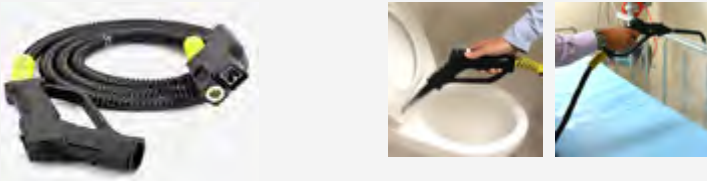

Included Accessories - July Kit

Steam Kit Hose