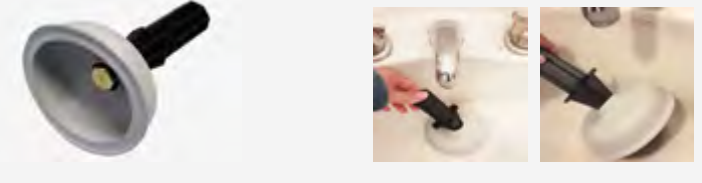

“Superheated” Dry Steam Vapour

Not your average steamer.

Steam vapour is produced at a high temperature of +180 degrees Celsius (356 degrees Fahrenheit) providing a “deep clean”.

Made from Stainless Steel

Chewy Tool Metal Brush

Stainless Steel Steam Scraper

Memory Lance

Bayonette Lance

Sink Cleaner Tool

Jetsteam Maxi Inox Packages

You can also purchase a Jetsteam Maxi Inox as part of our tailored product packages. Each package comes with the 16-piece Standard, Steam July Kit.

Jetsteam Maxi Inox

July Kit

Mini Mop Kit

**Microfibre Mitt
5 Pack**

**Mini Mop Head Bulk
5 Pack**

**Microfibre Cloth Blue
5 Pack**

**Thermoglide Mop Head
5 Pack**

Mini Mop Flexible Tool