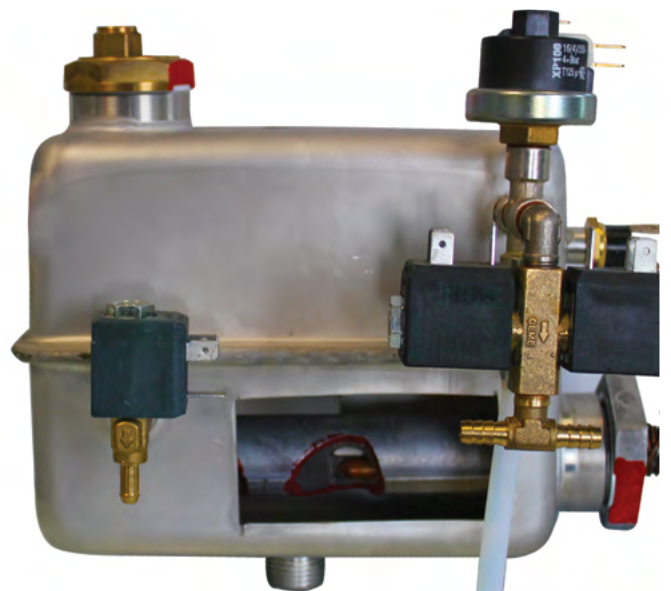

1800 622 770

Jetsteam Maxi

Industrial Strength Tools

A tool for every job. Our robust and durable accessories allow you to complete hundreds of cleaning tasks. No grout, surface or crevice will go untouched.

24/7 Continuous Steam

The large water tank means your machine reservoir is almost never empty. Due to having a separate boiler and water tank, simply re-fill your machine as you clean.

No stopping. No downtime.

Self Cleaning Powerhouse

At the heart of every great machine is the boiler. It automatically shake off and break up dirt to self clean.