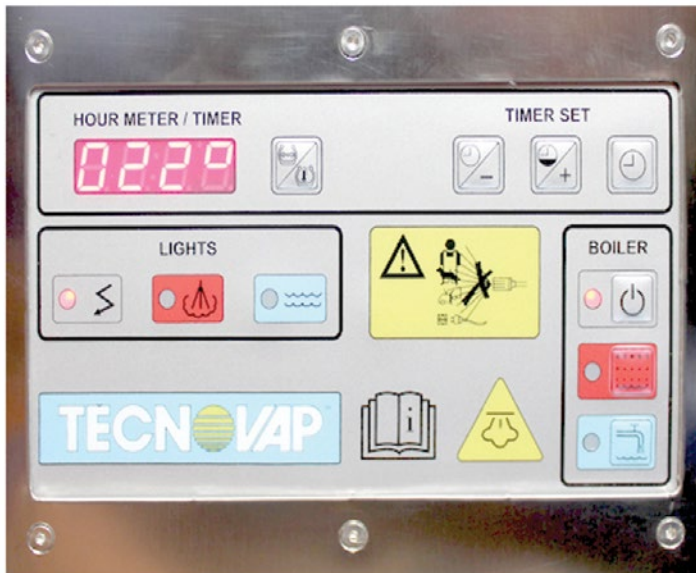

It features a powerful 7,5L water and 7,5L detergent tank, and 5L boiler.

JETSTEAM INOX

JETVAC INOX

1800 622 770

Jetvac Inox

Never run out of water

Our easy “connect and go” feature allows for a hose to be plugged directly into the machine providing a 24/7, continuous water supply. No cleaning downtime, no stopping to fill up your machine.

A mind of its own

The advanced digital control panel features a unique timer, allowing for your machine to automatically “wake up” and turn on, and operate by itself.

The easy to use control panel also features digital temperature read out, steam pressure and water connection indicator.

Total Control

The only machine to have both water and detergent injection features. Control it all through a flick of the switch.

Blast Away

It's powerful 7,5 L water tank provides a hot water blast that rinses and flushes away debris, dirt and grime.