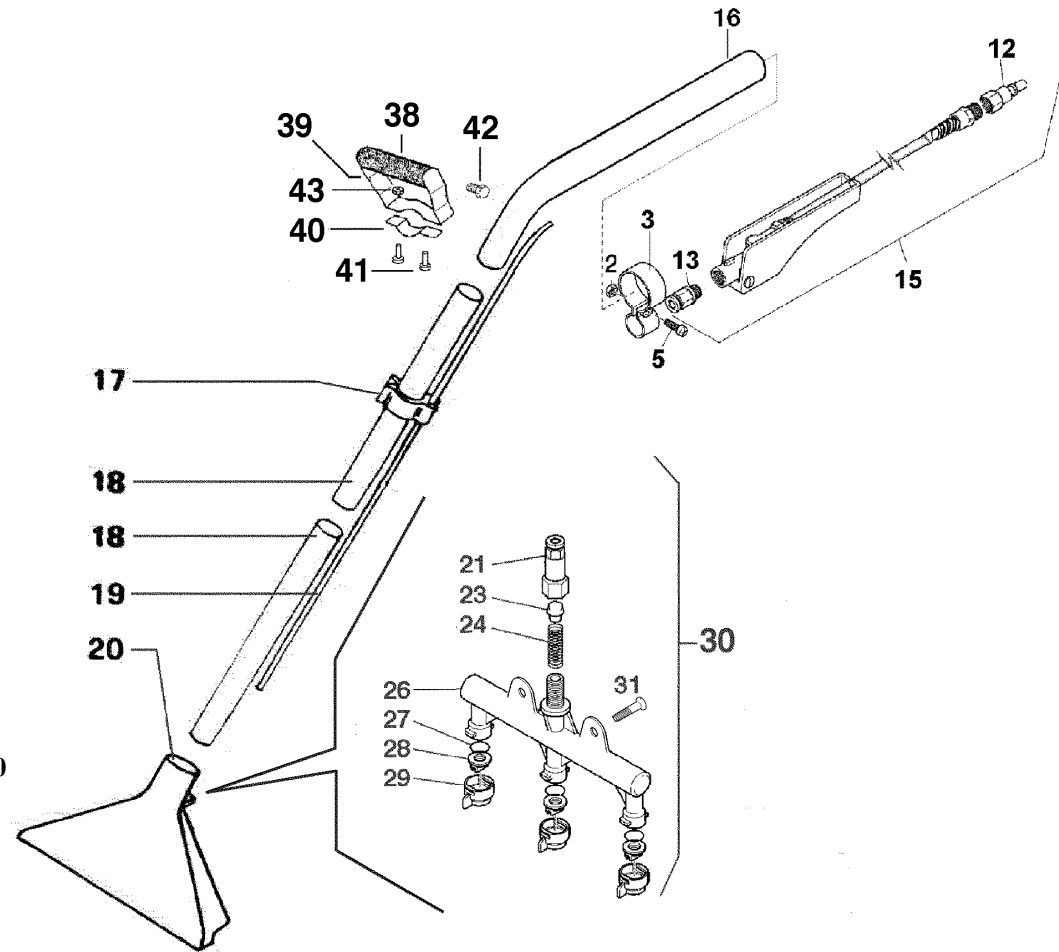

ACCESSORIES FOR SABRINA MAXI, GRACE AND ELITE SILENT

SNS00300