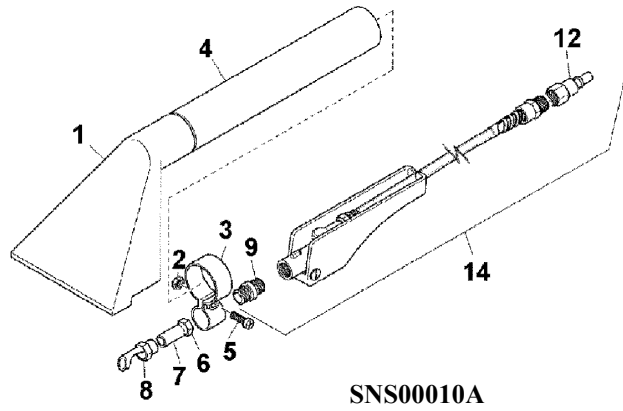

ACCESSORIES FOR SABRINA MAXI, GRACE AND ELITE SILENT

SNS00010A