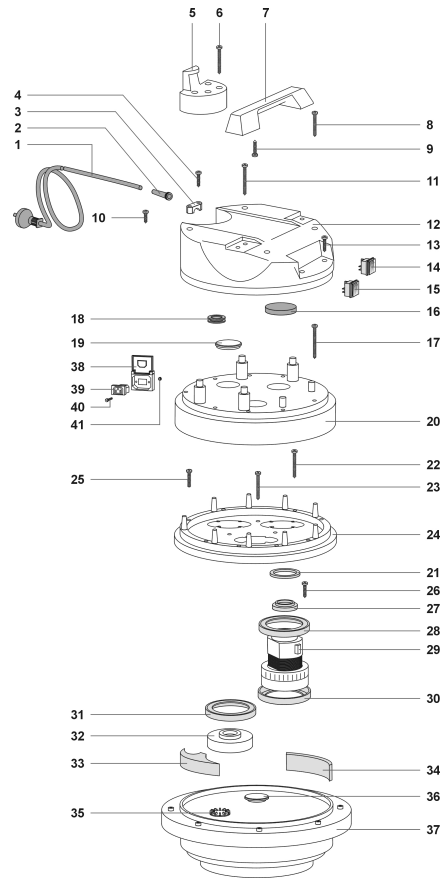

HEAD - VP03710

Ref.	Part No	Kerrick Part No	Description	Quantity	Validity		Price
					From	To	
0041	VTDD00227	K-NSI	NUT M 3 UNI 5588	2,00			--