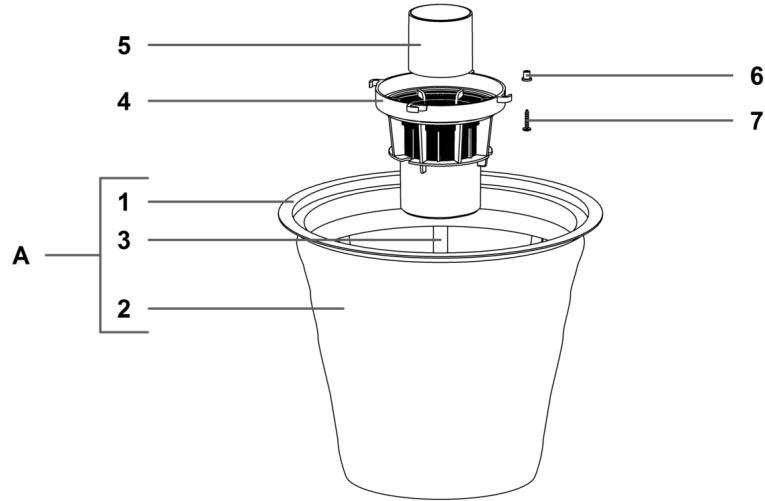

HEAD - VP03710

Ref.	Part No	Kerrick Part No	Description	Quantity	Validity		Price
					From	To	
0041	VTDD00227	K-NSI	NUT M 3 UNI 5588	2,00			--

FILTERING KIT

Ref.	Part No	Kerrick Part No	Description	Quantity	Validity		Price
					From	To	
A	FTDP28733	USE REF 1 2 & 3	KIT RING+FILT+BASK.400 CONIC.SAN	1,00			--
0001	MPVR35807	VP00473	FILTER RING 400	1,00			--
0002	FTDP00523	VP02845	FILTER POLY AN4-600 CON REG H320	1,00			--
0003	MPVR09199	VP02833	CONICAL BASKET 400	1,00			--
0004	MPVR40521	VP02823	NET ANTIFOAM BODY HIGH	1,00			--
0005	RCGR40008	VP02676	HIGH FLOAT 99 W/GASKET 37 SHA	1,00			--
0006	MPVR35796	VP03706	BUSHING PLASTIC SLEEVE D.8	4,00			--
0007	VTVT36751	K-NSI	SCREW SCREW PAT TMT PHL 5X25	4,00			--