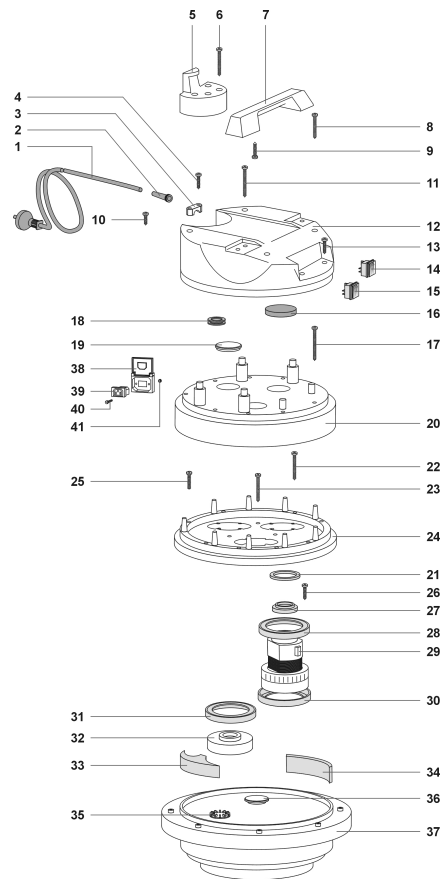

HEAD - VP03710

Ref.	Part No	Kerrick Part No	Description	Quantity	Validity		Price
					From	To	
*	PMQE00315	K-NSI	ELECTRIC KIT 600 PUMP*S* RAD	1,00			--
*	MECB01825	K-NSI	MOTOR WIRING 50 CM POKE-IN	2,00			--
*	FSVR00127	K-NSI	CLAMP	16,00			--
*	PEEL00019	K-NSI	STORM PUMP GROUP RAD	1,00			--
0001	MECB01050	K-NSI	ELECTRIC CORD 3X1,5 (AUS)	1,00			--
0002	MEVR28673	VP00138	FAIRLEAD	1,00			--
0003	MPVR28690	VP00139	CABLE CLAMP	1,00			--
0004	VTVT71961	K-NSI	SCREW PFU TMT PHL 5X20 ZN NERA	2,00			--
0005	MPVR09473	VP03032	HOOK P/CABLE MEC 600 BLACK	1,00			--
0006	VTVT72106	K-NSI	SCREW PAT TMT PHL 5X40 BLACK	4,00			--
0007	MPVR09493	VP03034	HANDLE MEC 600 GREY 6000	1,00			--
0008	VTVT71971	K-NSI	SCREW PAT TMT PHL 5X35 BLACK	2,00			--
0009	VTVT71961	K-NSI	SCREW PFU TMT PHL 5X20 ZN NERA	4,00			--
0010	VTVT71960	K-NSI	SCREW SCREW PAT TMT PHL 5X14 ZN	2,00			--
0011	VTVT32295	K-NSI	SCREW PAT TMT PHL 5X50	2,00			--
0012	PMVR05439	VP03107	TOP COVER LIGHT BLUE	1,00			--
0013	VTVT71961	K-NSI	SCREW PFU TMT PHL 5X20 ZN NERA	2,00			--
0014	MECI28744	VP00484	ANTISPLASH RED LIGHT SWITCHER	2,00			--
0015	MECI72268	VP00756	ANTISPLASH GREEN LIGHT SWITCH	1,00			--
0016	FTDP38064	VP03937	FILTER MTP/65 H=15 D.95	2,00			--
0017	VTVT40007	K-NSI	SCREW PAT TMT PHL 5X55 BLACK	9,00			--
0018	MEVR72017	VP01502	GUIDING SLIT FOR QUICK COUPLING	1,00			--
0019	MPVR38053	VP03383	COVERING CAP	1,00			--
0020	PMVR05601	VP02957	COVERING STORM GREY 6000	1,00			--
0021	MPVR38371	VP03969	WASHER H8 D85X65	2,00			--
0022	VTVT72106	K-NSI	SCREW PAT TMT PHL 5X40 BLACK	9,00			--
0023	VTVT72106	K-NSI	SCREW PAT TMT PHL 5X40 BLACK	3,00			--
0024	MPVR09325	VP02937	BLUE MOT. FASTE NEV. 600	1,00			--
0025	VTVT01181	K-NSI	SCREW TC CROSS M 5X30 UNI 7687	1,00			--
0026	VTVT71961	K-NSI	SCREW PFU TMT PHL 5X20 ZN NERA	8,00			--
0027	MPVR86282	VP00310	RING MOTORE H=7 (15) PLAST.	2,00			--
0028	GUGO28683	VP03901	"L" GASKET W/O HOLES H=5,5	2,00			--
0029	MOMO00358	VP03973S	MOTOR BD302 1000W 240-250 50/60	2,00			--
0030	GUGO28683	VP03901	"L" GASKET W/O HOLES H=5,5	2,00			--
0031	GUGO28683	VP03901	"L" GASKET W/O HOLES H=5,5	1,00			--
0032	MPVR07346	VP03451	FAKE MOTOR	1,00			--
0033	FTDP38057	VP03454	ANTINOISE TRIANGLE H=51	3,00			--
0034	FTDP28745	VP03456	GASKET MTP/30 AU-AD 50X10X85	3,00			--
0035	MPVR28748	VP00468	AUTOMATIC VALVE	2,00			--
0036	MPVR38058	VP03519	BASE CAP	1,00			--
0037	MPVR02262	VP03108	BASE 600/400 W/GASK.W/PLATE GR6	1,00			--
0038	# MEVR29329	TBA	ADD.SOCKET PROTECTION	1,00			--
0039	MEVR29330	VP02184	SCREWED ADDITIONAL SOCKET	1,00			--
0040	VTVT01029	K-NSI	SCREW TSP M 3X25 UNI 610	2,00			--