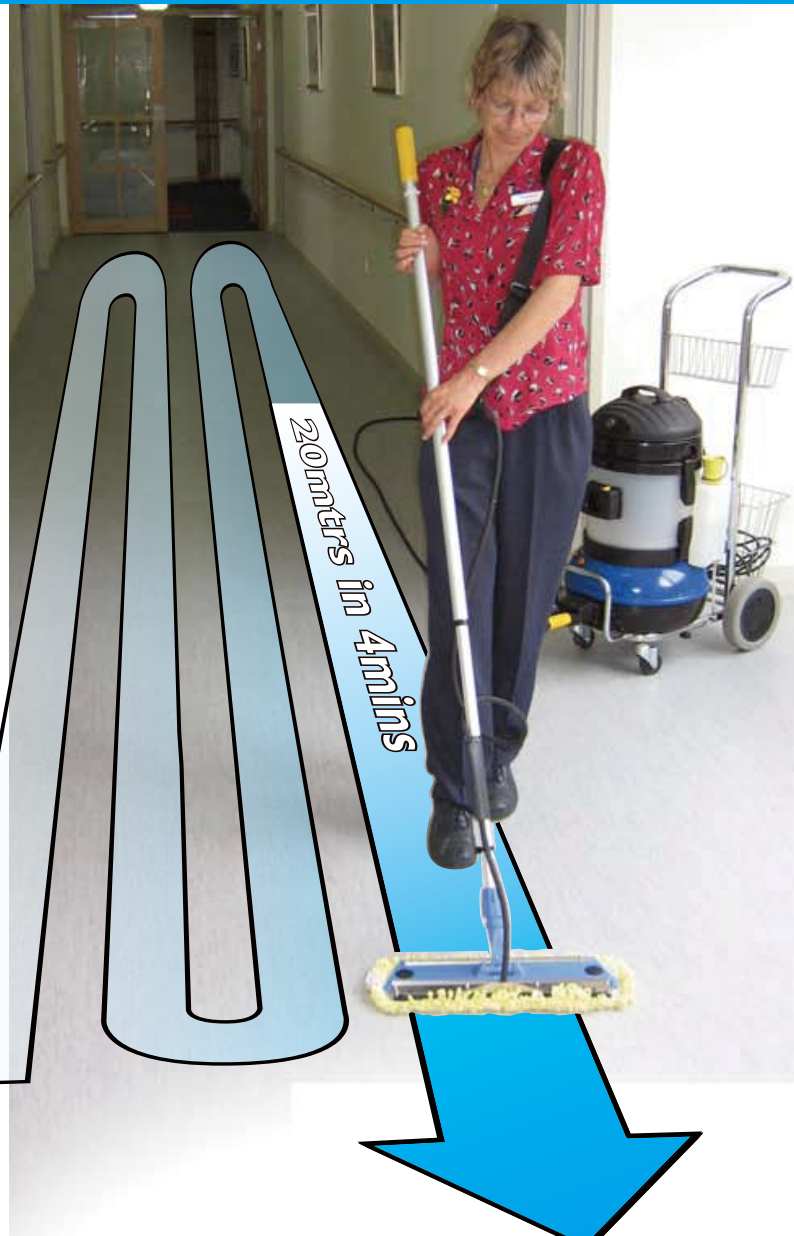

THERMOGLIDE

**TWICE AS CLEAN
TWICE AS FAST**

- SWEEPS • MOPS
- DEGREASES • DISINFECTS

all surfaces in a single pass, whether it be a corridor, kitchen, bathroom or operating theatre.

Don't recycle dirty old mop water anymore!

Instead use fresh hygienic +130°C dry steam to clean, sanitise, eliminate chemicals and forget all about the arduous old mop and bucket.

TELESCOPIC HANDLE

Handle extends for use and retracts for storage - with a simple flick of a switch.

SAFETY SWITCH

Convenient handle switches for ultimate control and safety. Steam is cut off when handle is released.

VELCRO HEAD

Strong velcro attachments means fast and easy changeover of mop heads.

SAFETY FIRST! - Apart from providing a superior clean the Thermoglide also reduces OH&S issues.

- Cleaning in long laps eliminates repetitive strain back & shoulder injuries.
- Slips and falls are prevented as 94% dry steam leaves floors dry in less than 1 minute.
- +130°C superheated dry steam reduces the need for harmful chemicals or caustics.