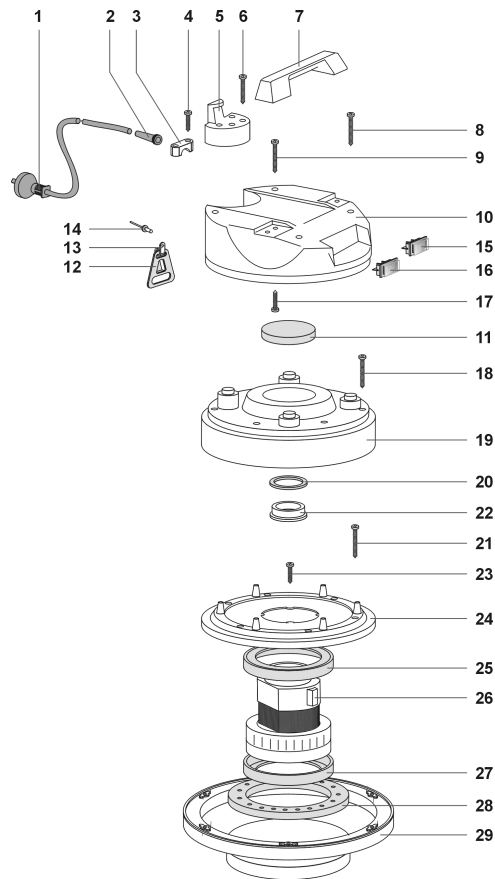

**Spare parts list**

**VE210L**

Table: OVERALL

Ref.	Part Number	Description	Quantity	
0001	VP02690	HEAD LAVA COMP.	1,00	--
0002	VP03293	KIT RING+FILTER SAN+BASKET	1,00	--
0003	VP02638	CLEAN WATER TANK LAVA	1,00	--
0004	VP02644	TANK LAVA COMP.	1,00	--

Table: HEAD

Ref.	Part Number	Description	Quantity
*	VP06910	ELEC KIT EXTRAC 300/500 W/SOCKET RAD	1,00
*	K-NSI	CLAMP	5,00
*	VP06926	PUMP GROUP LAVA 240V W/PRESS.	1,00
*	VP07632	WIRING 40CM MOTOR POKE-IN	1,00
0001	K-NSI	POWER CORD ELECTRIC CORD 3X1 (AUS)	1,00
0002	VP00138	SLEEVE [ELECT CORD]	1,00
0003	VP00139	SECURING BLOCK	1,00
0004	K-NSI	SCREW 5X20	2,00
0005	VP02589	ELECTRIC CORD HOOK - PL	1,00
0006	K-NSI	SCREW 5X30	4,00
0007	VP02588	TOP HANDLE	1,00
0008	K-NSI	SCREW 5X35	2,00
0009	K-NSI	SCREW 5X35	2,00
0010	VP02631	TOP COVER W P.HEAD OUTLET LAVA/SCUP/CLIP	1,00
0011	VP03937	VAC MOTOR FILTER	1,00
0012	VP020232	POWER CORD RESTRAINT	1,00
0013	VP07877	CLIP	1,00
0014	K-NSI	RIVET 4,8X17	1,00
0015	VP00484	SWITCH RED C/W COVER ILLUMINATED	1,00
0016	VP00756	SWITCH GREEN C/W COVER ILLUMINATED	1,00
0017	K-NSI	SCREW 5X20	4,00
0018	K-NSI	SCREW 5X35	6,00
0019	VP02633	INTERNAL COVER LAVA	1,00
0020	VP03969	FILTER	1,00
0021	K-NSI	SCREW 5X35	6,00
0022	VP00310	MOTOR CAP 1200W	1,00
0023	K-NSI	SCREW 5X20	4,00
0024	VP02634	MOTOR FASTENER JOB/LAVA GR. 4000	1,00
0025	VP03901	MOTOR GASKET	1,00
0026	VP03973S	VAC MOTOR 1000W BY-PASS	1,00
0027	VP03901	MOTOR GASKET	1,00
0028	VP03866	FILTER ROUND	1,00
0029	VP02636	BASE SCUP/CLIP/LAVA	1,00

Table: TANK

Ref.	Part Number	Description	Quantity
0001	VP02643	TANK 99 GREY 4000	1,00
0002	VP02653	36MM/38MM TANK INLET WITH POS LOCK	1,00
0003	VP02653	36MM/38MM TANK INLET WITH POS LOCK	1,00
0004	VP02653	36MM/38MM TANK INLET WITH POS LOCK	1,00
0005	VP02653	36MM/38MM TANK INLET WITH POS LOCK	1,00
0006	K-NSI	SCREW 4,8X32	4,00
0007	VP01847	TANK CLIP	2,00
0008	K-NSI	RIVET 4,8X17	4,00
0009	VP00558	CASTOR WHEEL	4,00
0010	VP02630	SHOCKPROOF BAND	1,00