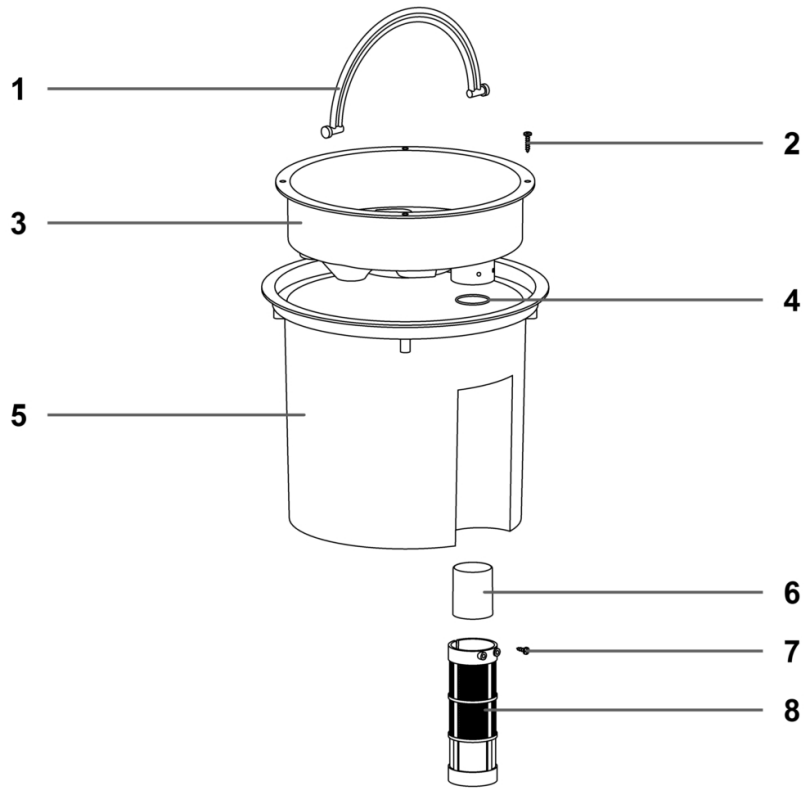

Table: CLEAN WATER TANK

Ref.	Part Number	Description	Quantity	
0001	VP03214	PLASTIC HANDLE BASKET LT.6	1,00	--
0002	K-NSI	SCREW "TC" 4,2X19	4,00	--
0003	VP02598	COVER BASKET LT. 6	1,00	--
0004	K-NSI	O-RING 2100 D.25,12X1,78	1,00	--
0005	VP02597	SMALL BUCKET LT.6	1,00	--
0006	VP02580	FLOAT LAVA	1,00	--
0007	K-NSI	SCREW 3,9X13	2,00	--
0008	VP02592	UPPER ANTI FOAM BODY LAVA	1,00	--