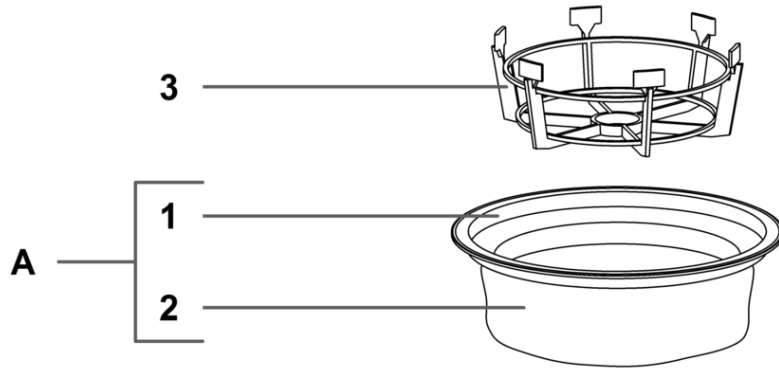

Table: FILTERING KIT

Ref.	Part Number	Description	Quantity	
0001	VP00123	FILTER BAG RING	1,00	--
0002	VP00124	FILTER BAG 103/203 LAVA/CLIP/SCUP	1,00	--
0003	VP02655	FILTER SUPPORT LAVA	1,00	--
A	VP03229	FILTER BAG ASSEMBLY	1,00	--