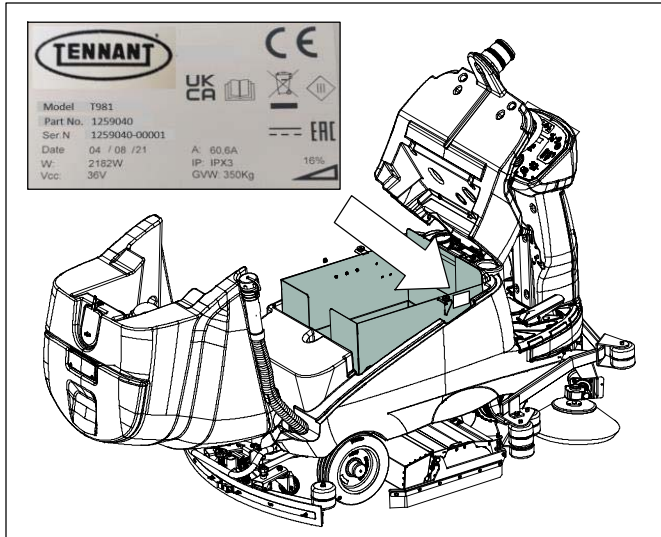

Only use TENNANT Company supplied or equivalent parts. Parts and supplies may be ordered online, by phone or from any Tennant Authorized Service Center or Distributor.

Before Ordering any parts or supplies, be sure to have the machine model number and serial number available.

Serial Number Label Location

Tennant Company
10400 Clean Street
Eden Prairie, MN 55344-2650
USA
Phone: (800) 553-8033
www.tennantco.com

Specifications and parts are subject to change without notice.

Copyright © 2024 TENNANT Company