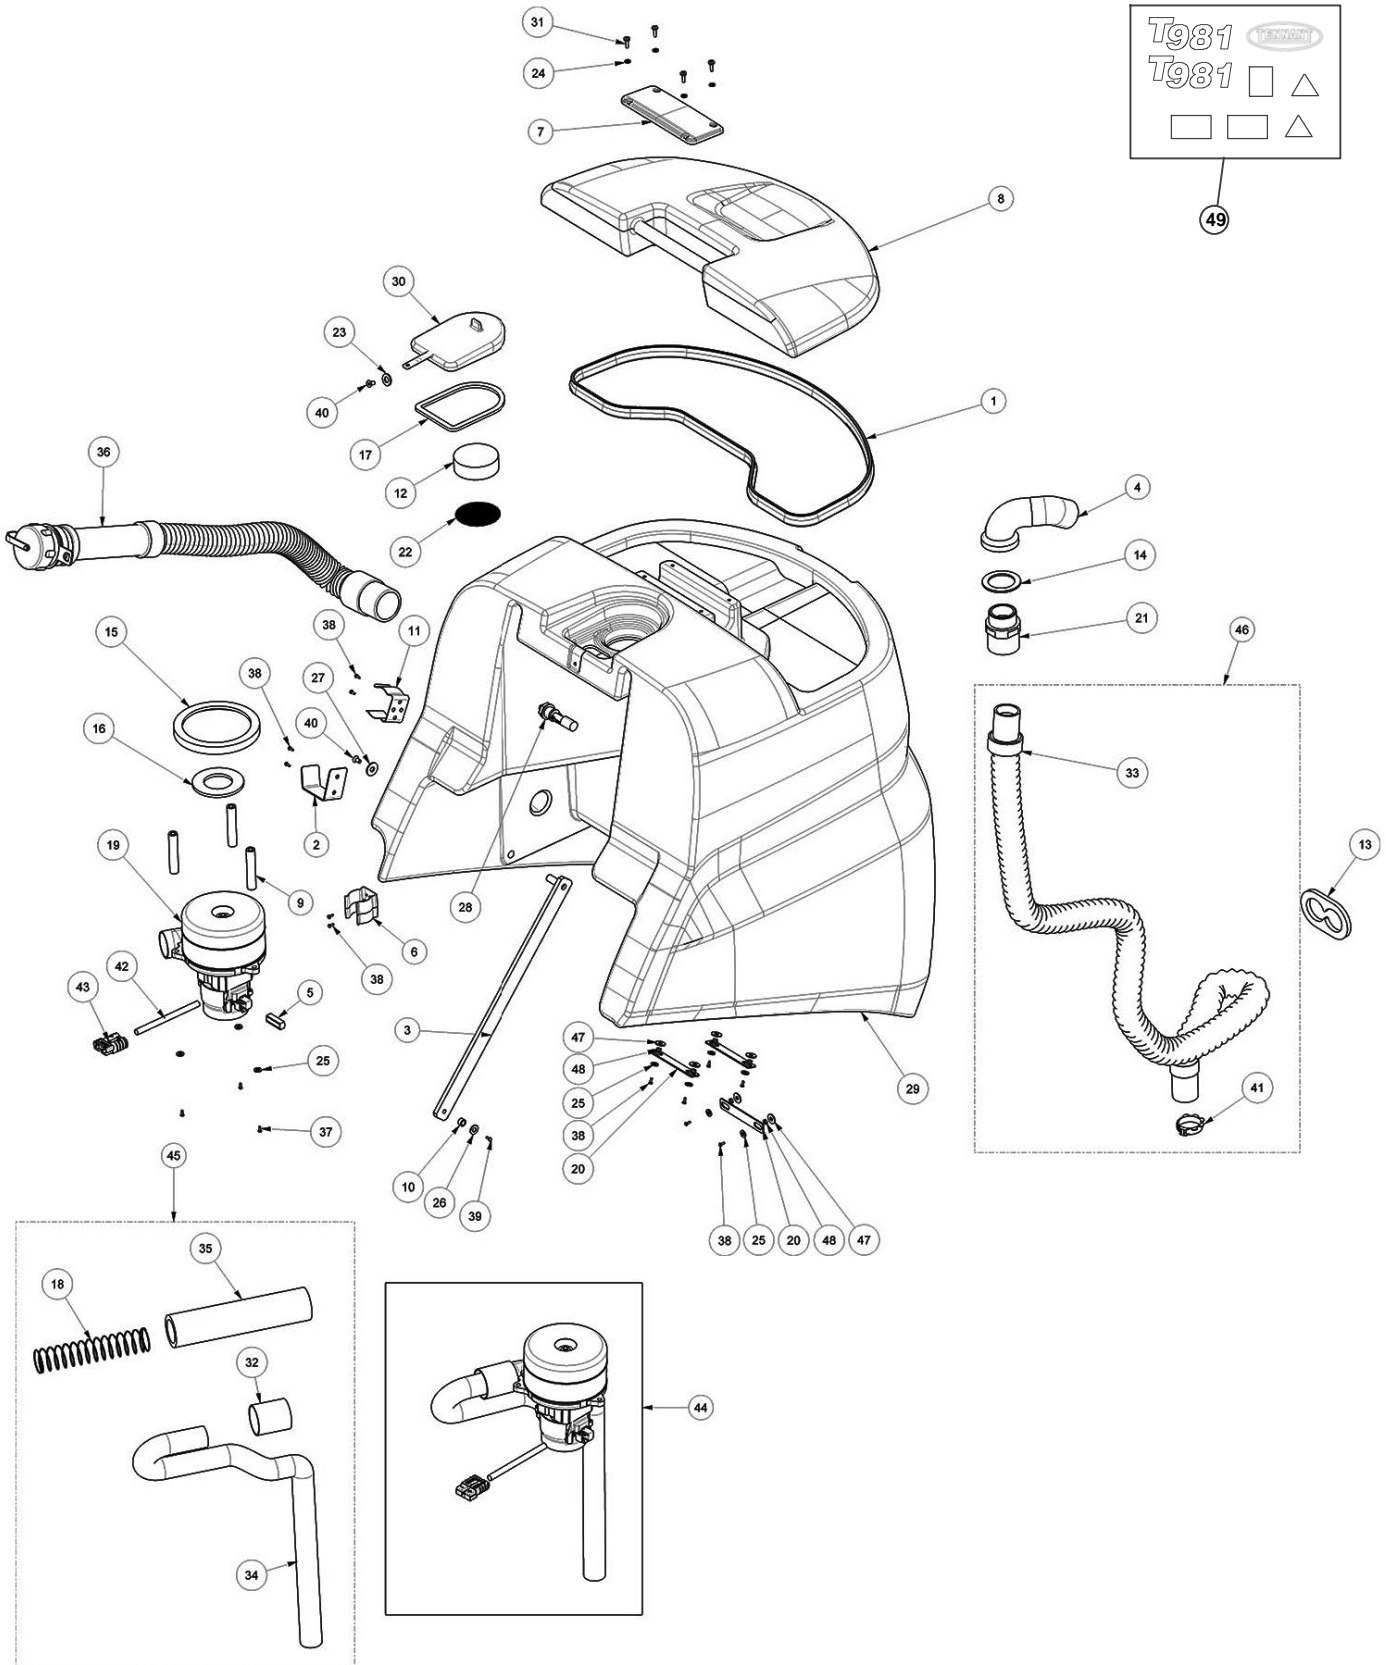

RECOVERY TANK GROUP

RECOVERY TANK GROUP

Ref.	Part No.	Mfr. Date	Description	Qty.
1	GUG000703	( )	Gasket	1
2	KTRI01952	( )	Kit -	1
3	LAFN05803	( )	Assembled Asta Serbatoio P185	1
4	PMVR02010	( )	Curve Asp.P160	1
5	MEVR05202	( )	Carbon Brush Vacuum	1
6	9017721	( )	Clip, Hose, Recvy	1
7	MPVR13192	( )	Cover	1
8	MPVR13188	( )	Cover Recovery Tank	1
9	LAFN04171	( )	Spacer Aspirator	3
10	LAFN75911	( )	Spacer, D.12 H.7.	1
11	FSVR44166	( )	Hose Clip D.50	1
12	FTDP00130	( )	Filter Serb. Recupero P185	1
13	MPVR04659	( )	Flange	1
14	GUG000216	( )	Gasket Tank Drain Hose Cuff	1
15	GUG030649	( )	Gasket Vacuum Motor	1
16	GUG031051	( )	Gasket Lav.	1
17	GUG000306	( )	Gasket Ten.160	1
18	MLML00244	( )	Spring	1
19	MOCC00164	( )	Motor	1
20	LAFN05829	( )	Plate Ferma Tubo Aspirazione	3
21	RCDS00024	( )	Connector Pg.Dir.11/2 M	1
22	897649	( )	Filter, Screen, Motor, Vacfan	1
23	897432	( )	Washer, D. 10x21, Uni6592, Inox	1
24	897166	( )	Washer, D. 5, Inox	4
25	897106	( )	Washer, Flat, 6,00x11,00x1,6, Ss	9
26	897152	( )	Washer, D.8, Uni6592, Inox	1
27	897120	( )	Washer, D.8x24, Uni6593, Inox	1
28	9017737	( )	Float, Shutoff	1
29	MPVR13187	( )	Tank Recovery	1
30	MPVR04100	( )	Cap Vac	1
31	VTVT15961	( )	Screw M5x16, Tbc, Tc, Uni7687	4
32	N/A	( )	Sleeve	1
33	TBFX00280	( )	Tube Aspiraz.Cpl P160	1
34	TBFX00100	( )	Tube	1
35	ITS000034	( )	Pipe, Wool I42 L.250	1
36	TBBP00485	( )	Tube Drain Pu Ct160	1
37	VTVT00888	( )	Screw Te M.6- 100	3
38	897130	( )	Screw, Te, M6x12, Uni5739, A2	12
39	897184	( )	Screw, Te, M8x16, Uni5739, A2	1
40	VTVT00678	( )	Screw	2
41	MPVR06119	( )	Clamp Indication, Yellow	1
42	MEVR00001	( )	Sheathing, Recovery Tank	0,20
43	MEVR07039	( )	Connector Battery Sb50 Gray	1
44	9017783	( )	Fan, Vacuum	1
45	PMVR01141	( )	Tube, Air Outlet	1
46	KTRI04700	( )	Kit Replacement Tbfx00280	1
47	897112	( )	Washer, Flat, 6,00x18,00x1,6	6
48	LAFN11383	( )	Spacer	6
49	KTRI06401	( )	Label, Kit [T981]	1