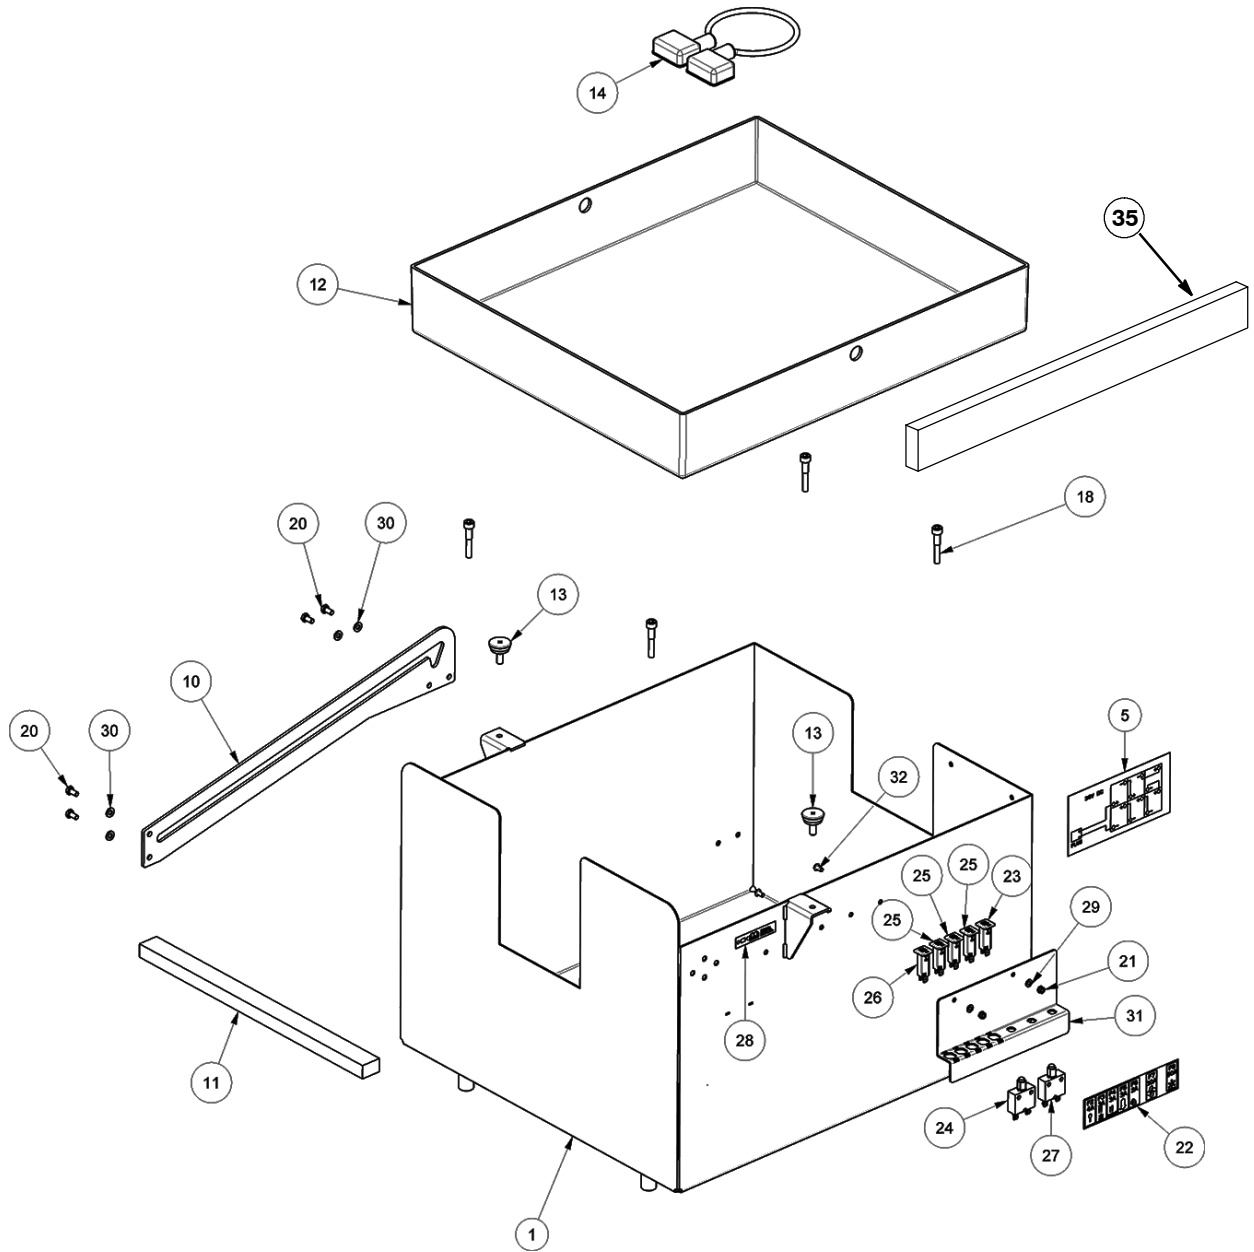

BATTERY COMPARTMENT GROUP (75CM Cylindrical Brush Model)

BATTERY COMPARTMENT GROUP (75CM Cylindrical Brush Model)

Ref.	Part No.	Mfr. Date	Description	Qty.
1	LAFN11769	( )	Support Battery Cpl P160 S/T	1
5	N/A	( )	Label (Order Label Kit KTRI06401)	1
10	LAFN05807	( )	Plate, Tank Rod	1
11	MPVR04744	( )	Gasket	1
12	MPVR04127	( )	Plate, Box, Battery	1
13	VTVR00038	( )	Knob	2
14	897357	( )	Battery, Bridge, M8, 70	5
18	VTVT00889	( )	Screw Tcei M. 8- 45	4
20	897130	( )	Screw, Te, M6x12, Uni5739, A2	4
21	VTDD01693	( )	Nut M 5 Inx	2
22	N/A	( )	Label (Order Label Kit KTRI06401)	1
23	METT00135	( )	Fuse 2a	1
24	METT00132	( )	Fuse 30a	1
25	METT00136	( )	Fuse 3a	3
26	METT00137	( )	Fuse 4a	1
27	METT00138	( )	Fuse 50a	1
28	N/A	( )	Label (Order Label Kit KTRI06401)	1
29	897166	( )	Washer, D. 5, Inox	2
30	897106	( )	Washer, Flat, 6,00x11,00x1,6, Ss	4
31	LAFN11743	( )	Bracket	1
32	VTVT00805	( )	Screw Tbei M. 5- 10	2
33	L-1070587	( )	Battery, Wet, 06vdc 0360ah	6
34	L-GF06240V	( )	Battery, 06vdc 240ah, Gel	6
35	222473	( )	Spacer, Battery, Foam, 0.75 X 3.0 X 21.0	2
36	9001054	( )	Charger Kit, 36vdc	1
37	1026325	( )	Cord, Power, 1.0mm2/3 blk[2.5M, AUS]	1
38	223679	( )	Cable Assy, 06GA Red/Blk. 050A/175A	1