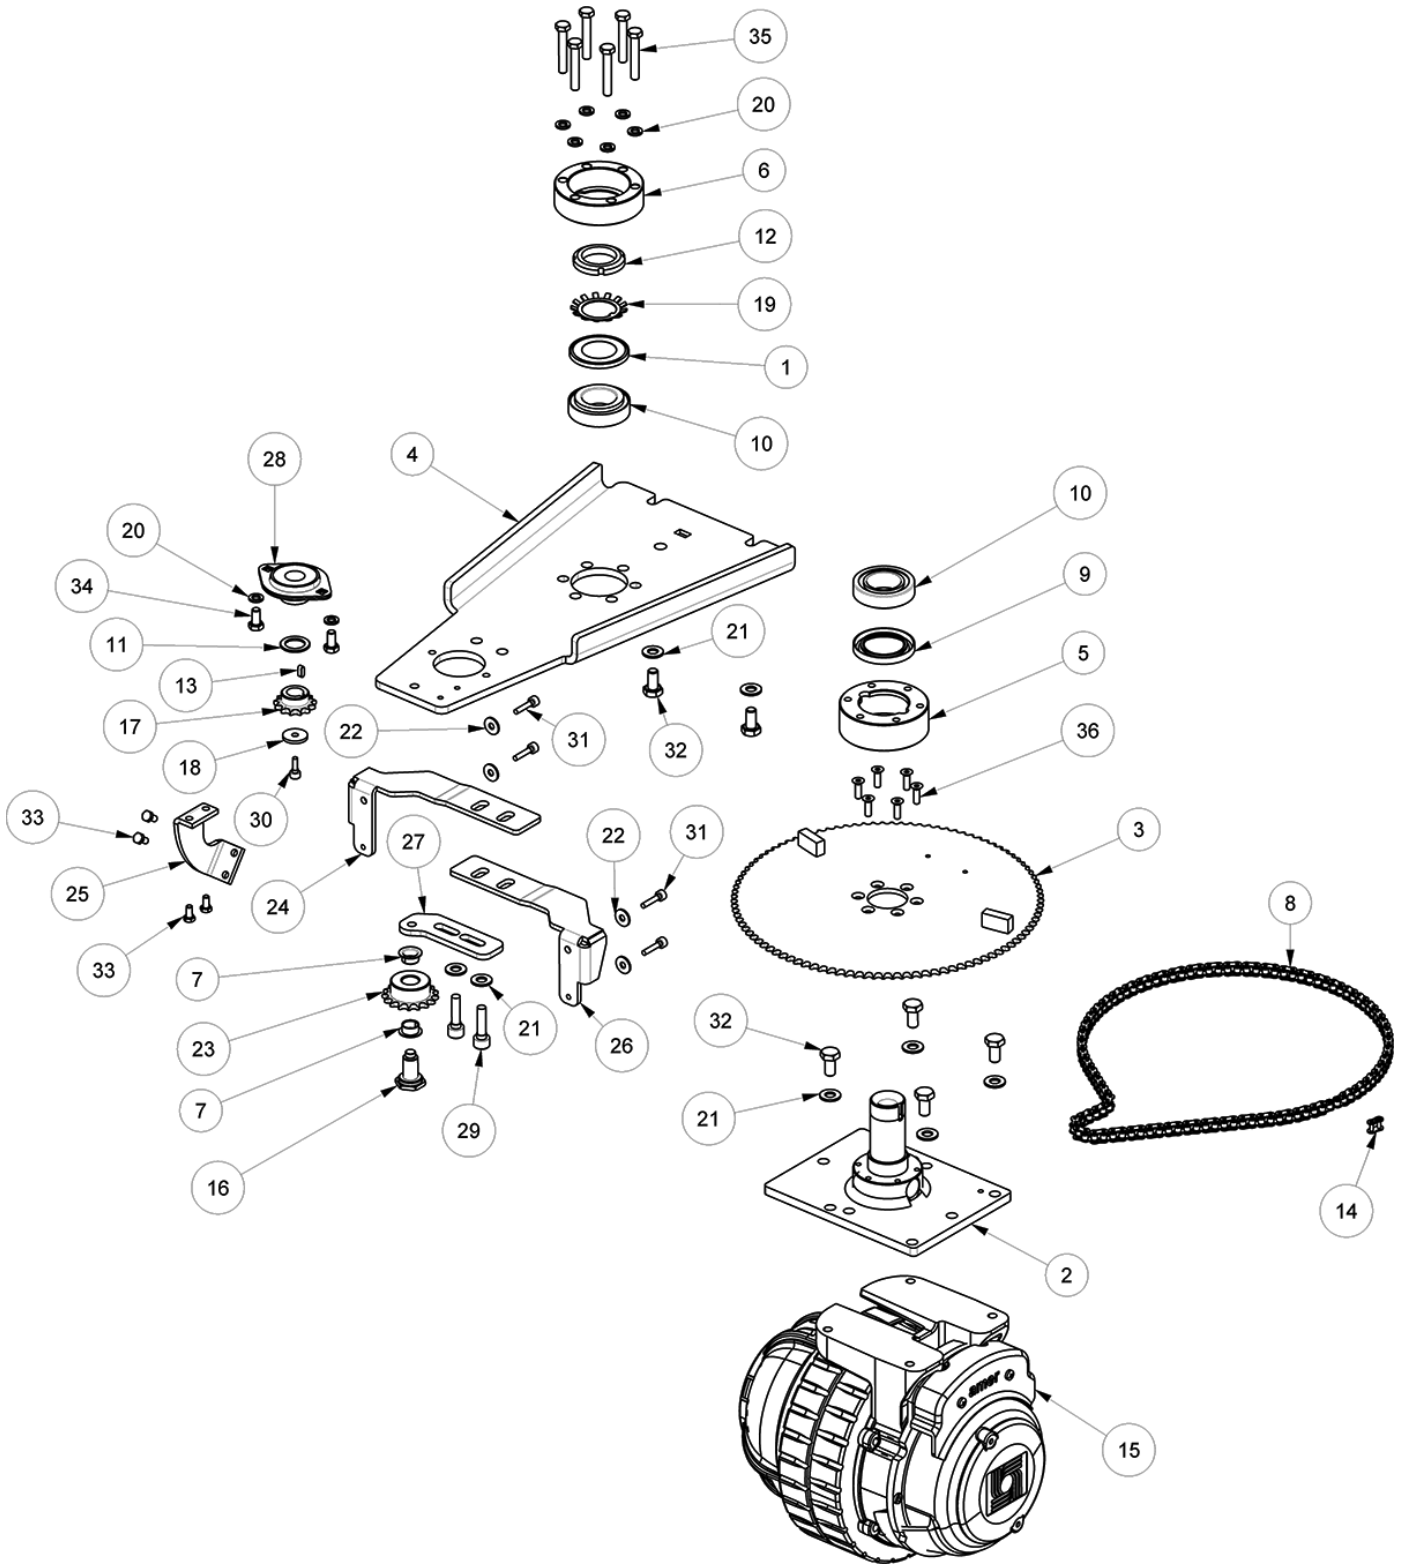

DRIVE WHEEL GROUP

DRIVE WHEEL GROUP

Ref.	Part No.	Mfr. Date	Description	Qty.
1	PVVR01018	( )	Ring Nilos 32007	1
2	LAFN11201	( )	Plate Ct160	1
3	LAFN05764	( )	Assembled Corona Sterzo	1
4	LAFN05763	( )	Assembled Piastra Sterzo	1
5	LAFN11202	( )	Bushing Lower Ct160	1
6	LAFN11203	( )	Bushing Upper Ct160	1
7	CUVR00192	( )	Brush Block Ring	2
8	MTCR00085	( )	Chain 3/8	1
9	GUVR00565	( )	Gasket Din 3760 A 40x62x7	1
10	CUVR00264	( )	Bearing 32007x	2
11	LAFN07030	( )	Spacer, Direction	1
12	VTVR75747	( )	Ring Nut Autoblok M 35 X 1,5 Guk	1
13	VTVR00229	( )	Key 5x5x12	1
14	MTCR47037	( )	Warp Knitting 3/8	1
15	MOCC00380	( )	Motorwheel Ct160 36v Mtr11	1
16	LAFN11196	( )	Pin	1
17	MTCR00070	( )	Pin, Steering Shaft	1
18	LAFN04134	( )	Washer Pinion Steering	1
19	VTRS00595	( )	Washer Mb 7 Din5406	1
20	897216	( )	Washer, D. 8, Grw, Uni1751, Inox	8
21	897432	( )	Washer, D. 10x21, Uni6592, Inox	8
22	897112	( )	Washer, Flat, 6,00x18,00x1,6	4
23	MTPL00238	( )	Roller	1
24	LAFN06486	( )	Bracket	1
25	LAFN05795	( )	Bracket, Mount, Pump	1
26	LAFN06487	( )	Bracket	1
27	LAFN11195	( )	Support	1
28	897283	( )	Support	1
29	41358	( )	Screw, Soc, M10 x 1.50 x 35, 12.9	2
30	897352	( )	Screw, Tcei, M.6x16	1
31	VTVT12255	( )	Screw Tcce Uni 5931 6x25 Zb	4
32	VTVT13936	( )	Screw, M10x20	6
33	897130	( )	Screw, Te, M6x12, Uni5739, A2	4
34	897184	( )	Screw, Te, M8x16, Uni5739, A2	2
35	897232	( )	Screw, Te, M8x50, Inox, A2	6
36	897277	( )	Screw, Tspei, M6x20, Uni5933	6