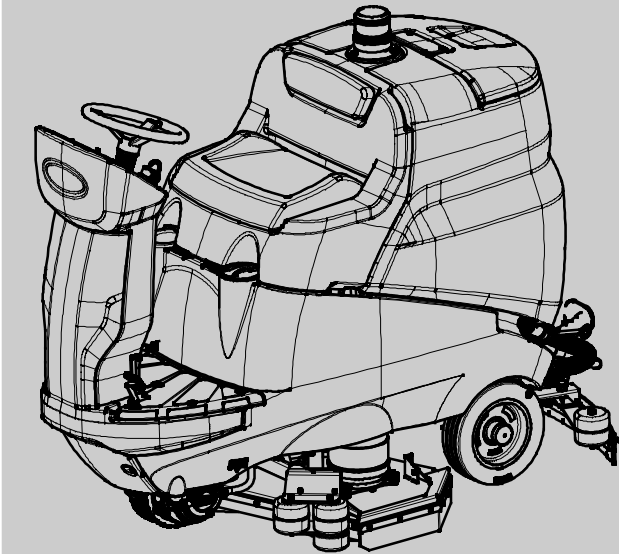

T981

Rider Floor Scrubber

Parts Manual

Model Part No.:

- LPTB03656 - SCRUBBER [T981 90CM DISK, W/ BATT & CHARGER, ANZ]
- LPTB03653 - SCRUBBER [T981, 75CM CYL, W/ BATT & CHARGER, ANZ]
- LPTB03657 - SCRUBBER [T981 90CM DISK, W/ BATT W/O CHARGER, ANZ]
- LPTB03654 - SCRUBBER [T981, 75CM CYL, W/ BATT W/O CHARGER, ANZ]
- LPTB03655 - SCRUBBER [T981 90CM DISK, W/O BATT & CHARGER, ANZ]
- LPTB03652 - SCRUBBER [T981, 75CM CYL, W/O BATT & CHARGER, ANZ]