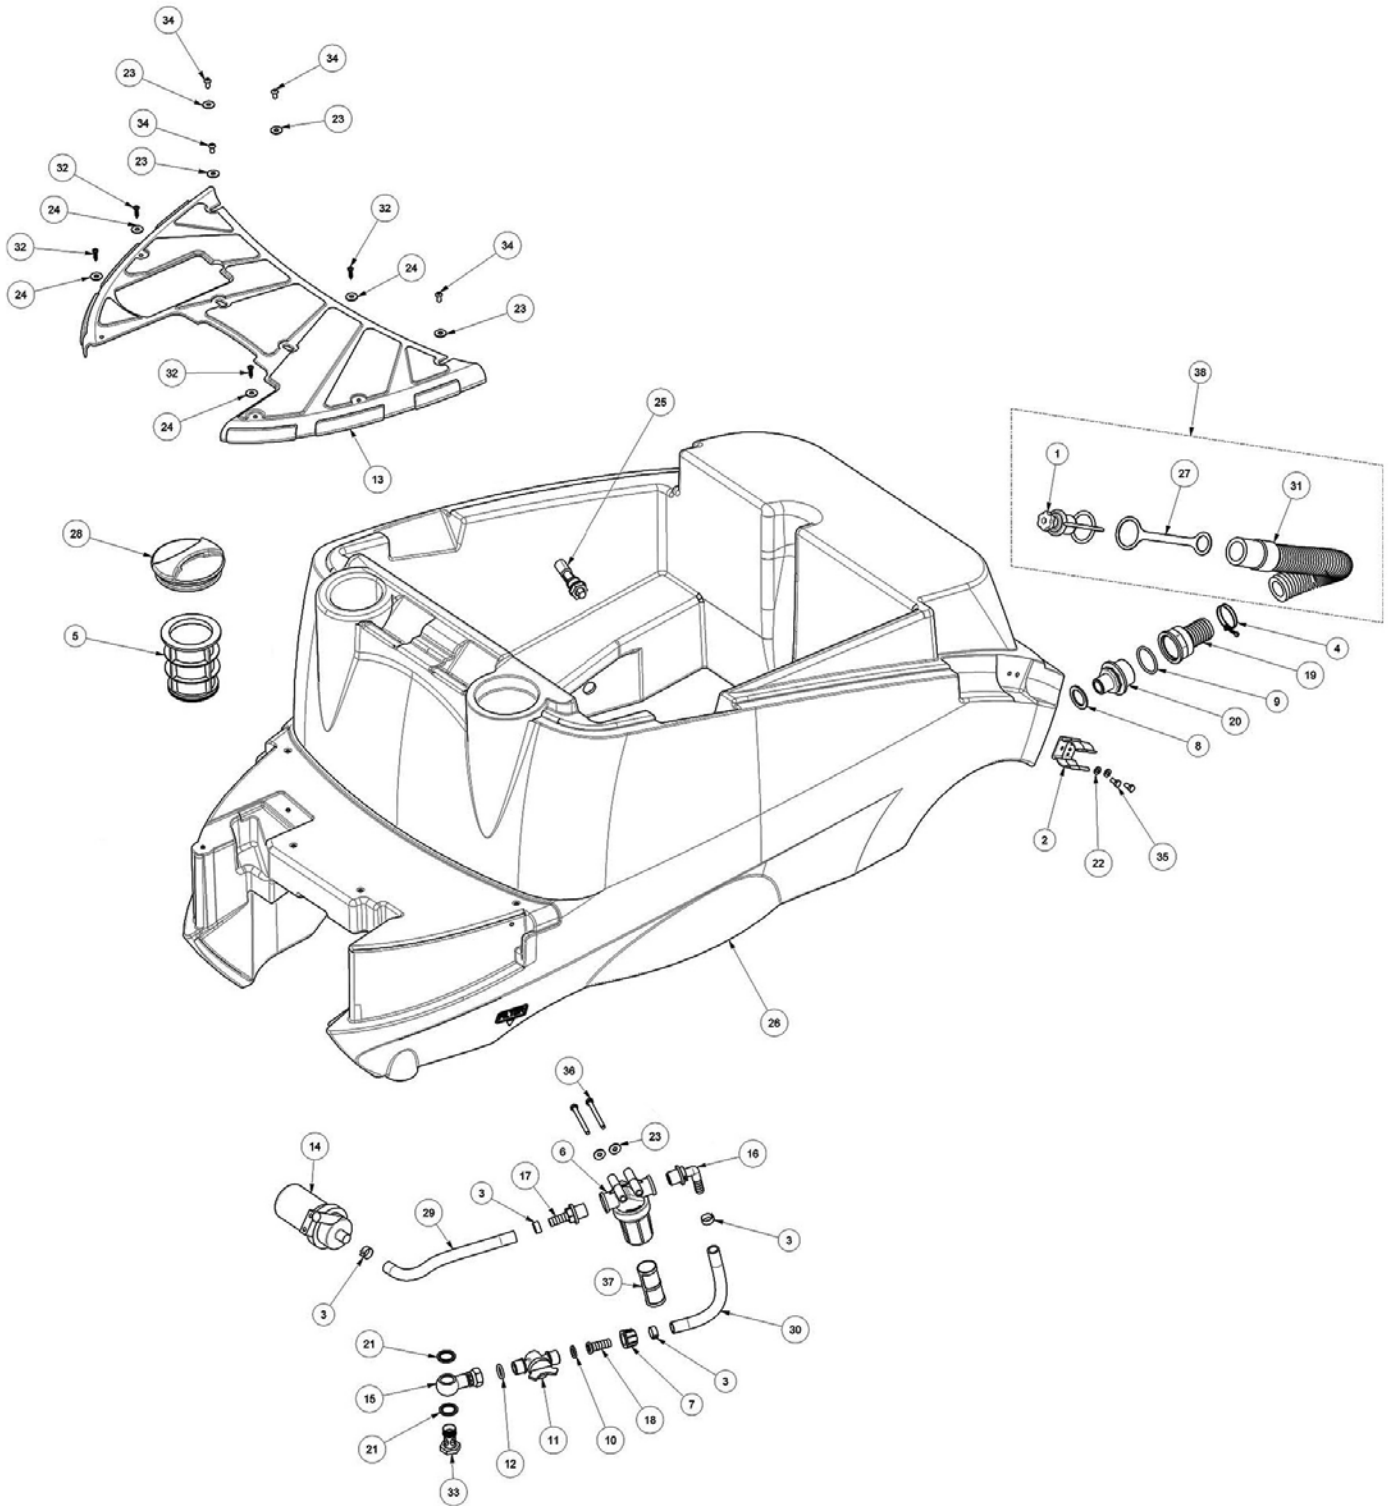

SOLUTION TANK GROUP

SOLUTION TANK GROUP

Ref.	Part No.	Mfr. Date	Description	Qty.
1	MPVR05064	( )	Drain Hose Assy, Solution Tank	1
2	9017721	( )	Clip, Hose, Recvy	1
3	897257	( )	Clamp	4
4	FSVR00249	( )	Clamp	1
5	897174	( )	Filter Solution Tank Inlet	1
6	FTAC00038	( )	Strainer, Solution Tank G1/2	1
7	MPVR05240	( )	Ring Nut G1/2	1
8	897361	( )	Crankcase Frontale 705 Grigio	1
9	GUG000290	( )	Gasket Or (G10052)	1
10	GUG000427	( )	Gasket	1
11	9018454	( )	Water, Valve, Soltn	1
12	GUG036290	( )	Nut, O- Ring D. 17.04 X 3.53 Nbr 70sh	1
13	MPVR03002	( )	Panel	1
14	PPEL00025	( )	Pump Est, 36v	1
15	RCVR01728	( )	Connector	1
16	RCVR00542	( )	Curved Connect. M G1/2 Portag. 113- 2213	1
17	RCVR00540	( )	Connector	1
18	RCVR00744	( )	Connector	1
19	RCVR00712	( )	Connector Portagomma	1
20	RCVR00713	( )	Connector, Male	1
21	897458	( )	Washer 1/2	2
22	897106	( )	Washer, Flat, 6,00x11,00x1,6, Ss	2
23	897112	( )	Washer, Flat, 6,00x18,00x1,6	6
24	VTRS04026	( )	Washer D. 6x18x2.38	4
25	9017737	( )	Float, Shutoff	1
26	MPVR05860	( )	Tank Solution	1
27	MPVR49412	( )	Clamp Shk	1
28	MPVR04075	( )	Cap, Small	1
29	897256	( )	Tube Flex D.12x3 Armorv.Pvc Tr	1
30	897256	( )	Tube Flex D.12x3 Armorv.Pvc Tr	1
31	TBFX00208	( )	Tube Di Scarico	1
32	VTVT00892	( )	Vr, Screw, 5- 20, Zn	4
33	RCDS49623	( )	Screw In Drain Cap	1
34	VTVT00640	( )	Screw Tbei M 6x 12 Iso 7380 lx	4
35	897130	( )	Screw, Te, M6x12, Uni5739, A2	2
36	VTVT00699	( )	Screw, M6x70	2
37	FTAC00047	( )	Screen, Filter	1
38	PMVR01139	( )	Hose Drain Solution Ct160	1