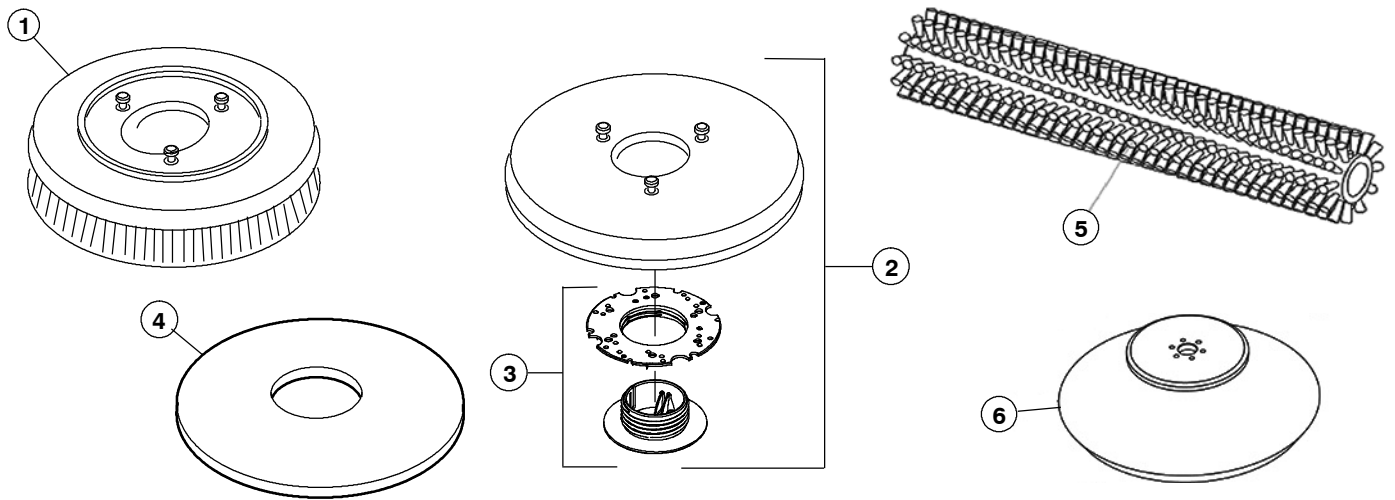

BRUSHES / PAD DRIVER AND PADS

90cm Disk Model

Ref.	Part No.	Mfr. Date	Description	Qty.	
1	SPPV01539	( )	Brush, Ppl, 48cm (Standard)	2	
1	SPPV01540	( )	Brush, Abrv, 48cm (Tynex 120) (Option)	2	
1	SPPV01541	( )	Brush, Abrv, 48cm (Tynex 240) (Option)	2	
1	SPPV01542	( )	Brush, Abrv, 48cm (Tynex 320) (Option)	2	
1	SPPV01543	( )	Brush, Pes, Mix 5, 48cm (Option)	2	
▽	2	SPPV01221	( )	Pad Driver 18	2
▲	3	MPVR04717	( )	Fix Disk Green Screw	1
4	1243336	( )	Pad, Buff, 18.0d, Red (Qty of 5)	1	
4	1243337	( )	Pad, Polish, 18.0d, White (Qty of 5)	1	
4	1243335	( )	Pad, Scb, 18.0d, Blu (Qty of 5)	1	
4	1243724	( )	Pad, Stripping, 18.0d, Brn (Qty of 5)	1	
4	1243660	( )	Pad, Strip, 18.0d Blk[Hi Prod] (Qty of 5)	1	
4	1240392	( )	Pad, Polish, 18.0d, Yel (Qty of 5)	1	

75cm Cylindrical Brush Model

Ref.	Part No.	Mfr. Date	Description	Qty.
5	SPPV01286	( )	Brush, Soft, Ppl, 75cm Cyl (Standard)	2
5	SPPV00457	( )	Brush, Med, Ppl, 75cm Cyl (Option)	2
5	SPPV01364	( )	Brush, Soft, Mix 5, 75cm Cyl (Option)	2
5	SPPV01201	( )	Brush, Abrv, 75cm Cyl (Tynex) (Option)	2
6	SPPV75790	( )	Brush, Side, Ppl, Medium (Standard)	2
6	SPPV75794	( )	Brush, Side, Abrv (Option)	2

▽ ASSEMBLY

▲ INCLUDED IN ASSEMBLY