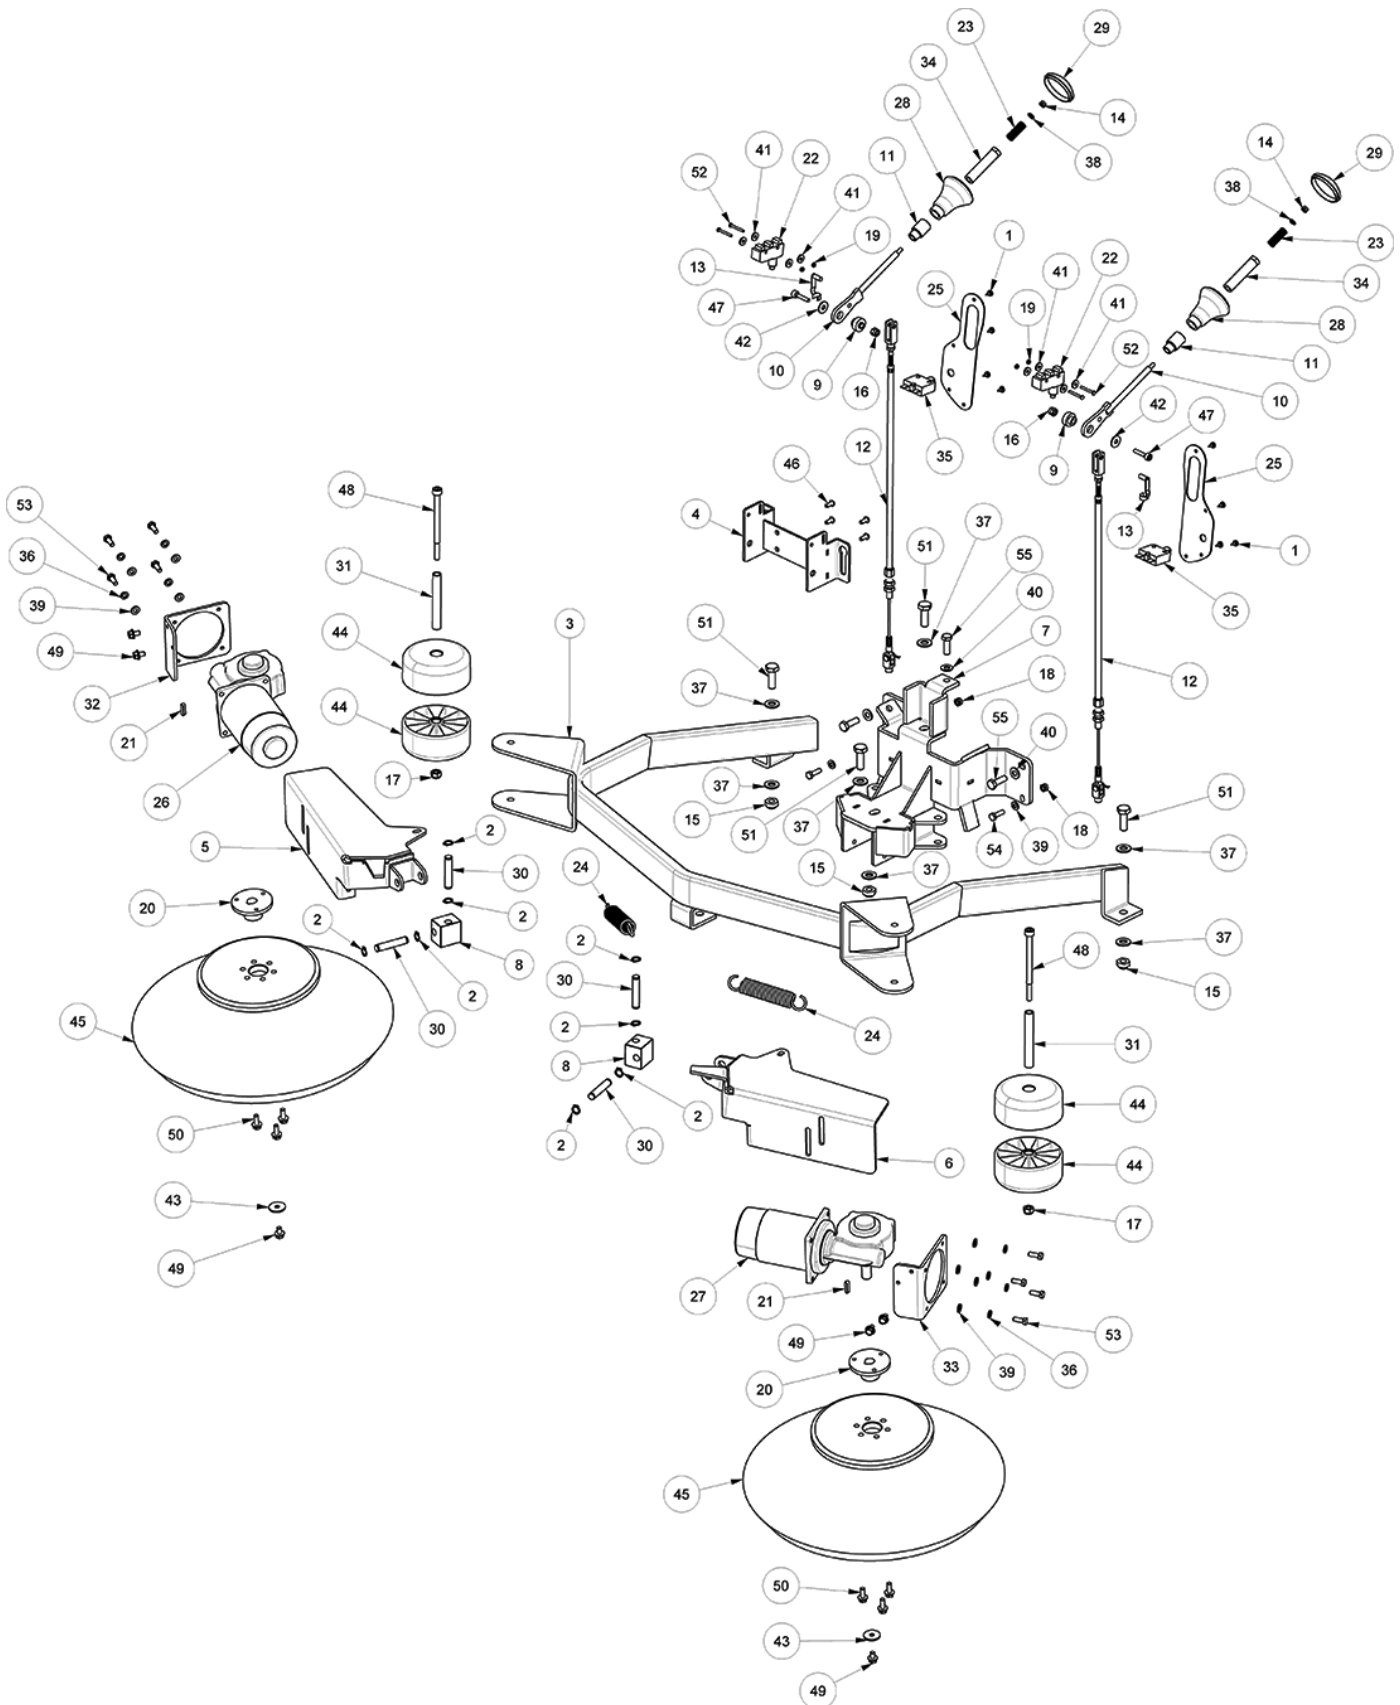

SIDE BRUSH GROUP (75cm Cylindrical Brush Model) - Contd

SIDE BRUSH GROUP (75cm Cylindrical Brush Model) - Contd

Ref.	Part No.	Mfr. Date	Description	Qty.
46	897559	( )	Screw Tlce Iso 7380 5x12	4
47	VTVT15966	( )	Screw Tcei M 6x25	2
48	VTVT67560	( )	Screw Tcei M8x110 Inox Aisi 304	2
49	VTVT00527	( )	Screw Te Fr 6x10 Zb Zig.	6
50	VTVT62920	( )	Screw Te F/Rond. M 6x 16 Zb	6
51	VTVT01541	( )	Screw Te, M10x30, Inox,Uni5739	4
52	VTVT00021	( )	Screw Te Uni 5739 3x25 Zb	4
53	897128	( )	Screw Te 6x16 Uni5739	8
54	VTVT13939	( )	Screw, Te, M6x20, Uni5739, Inox	2
55	897233	( )	Screw, Te, M8x25, Uni5739, Inox	3