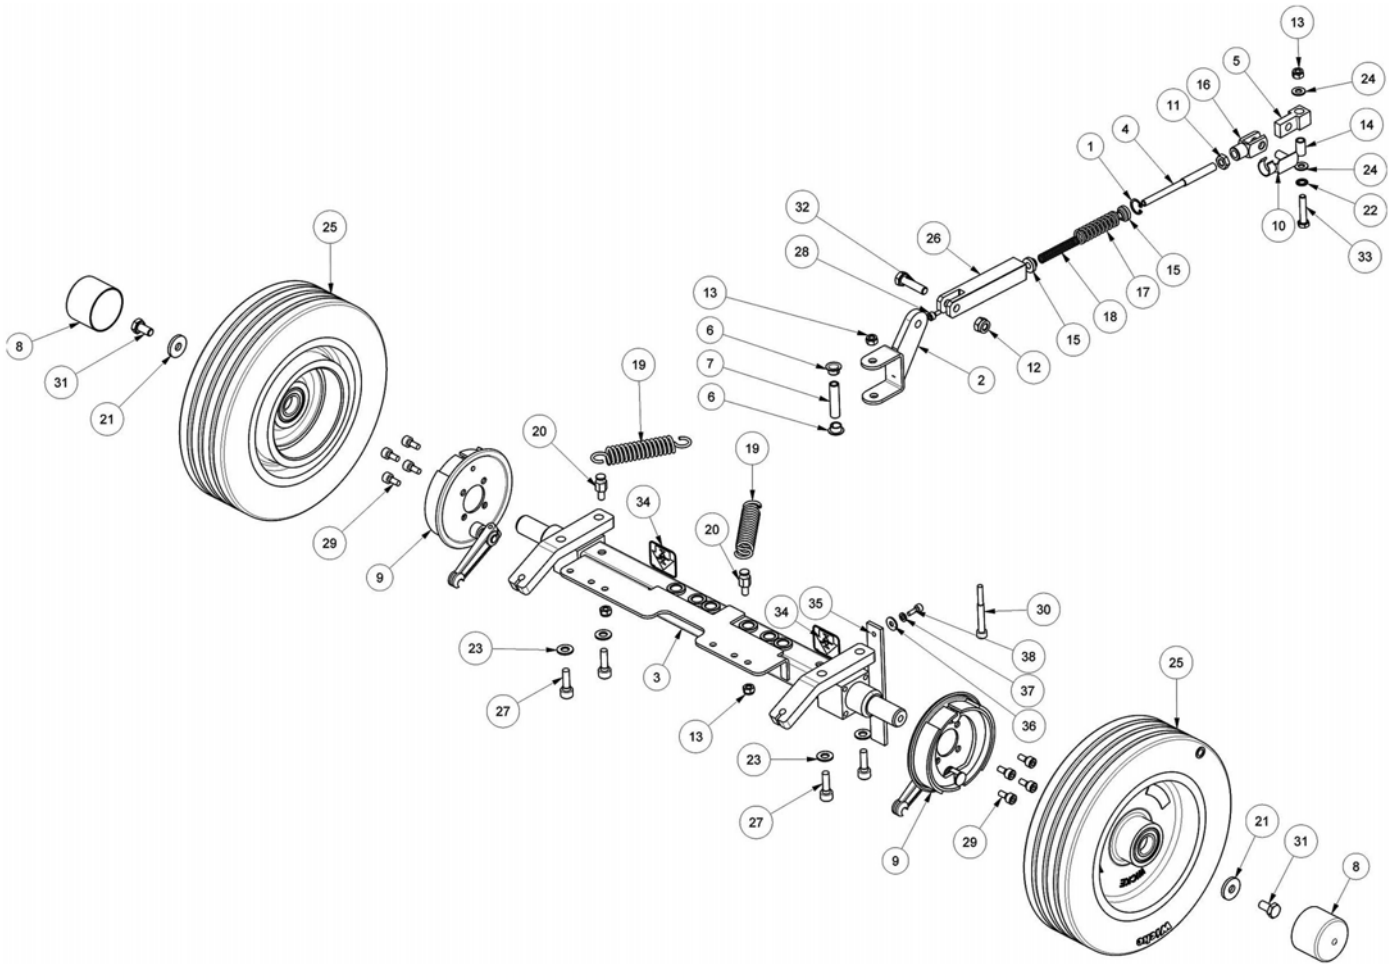

REAR WHEEL GROUP

REAR WHEEL GROUP

Ref.	Part No.	Mfr. Date	Description	Qty.
1	VTAE00009	( )	Washer 472 D.20	1
2	LAFN05778	( )	Assembled C Snodo Orizzontale	1
3	LAFN07957	( )	Axle	1
4	LAFN06819	( )	Hose Shock Absorber Wiper	1
5	LAFN04124	( )	Joint, Block, Parallel	1
6	CUVR00130	( )	Bearing, Crawling	2
7	LAFN07879	( )	Bushing -	1
8	MPVR12162	( )	Cap 60,34x44,46	2
9	RTRT45090	( )	Block Brake D.125 Tk	2
10	CMCV33364	( )	Clip M10	1
11	39312	( )	Nut, Hex, Std, M10 x 1.50	1
12	897414	( )	Nut M10 Inox	1
13	VTDD01701	( )	Nut M8 Inox+Zin.	4
14	LAFN04158	( )	Spacer Parallel, Wiper	1
15	LAFN06818	( )	Hose Spring Shock Absorber	2
16	CMCV33359	( )	Joint	1
17	MLML00290	( )	Spring, Shock Absorber Wiper	1
18	MLML00300	( )	Spring, Left	1
19	MLML00241	( )	Spring Brush Pres. Ct110- 160- 230	2
20	LAFN04143	( )	Pin Fixed Spring	2
21	LAFN04144	( )	Washer, Rear Wheels	2
22	897185	( )	Washer, D. 8, Din6798- A, Inox, A2	1
23	VTRS00505	( )	Washer D.10 Uni 6592	4
24	897152	( )	Washer, D.8, Uni6592, Inox	2
25	RTRT00795	( )	Wheel 305/80- 205/K	2
26	LAFN06817	( )	Hose, Shockabsorber	1
27	897413	( )	Screw, Tcei, M10x30	4
28	09744	( )	Screw, Hex, M6 x 1.00 x 12, Ss	1
29	897347	( )	Screw, Tcei, M.8x16	8
30	09767	( )	Screw, Hex, M8 x 1.25 x 70, Ss	1
31	VTVT13936	( )	Screw, M10x20	2
32	39285	( )	Screw, Hex, M10 x 1.50 x 40, Ss	1
33	41342	( )	Screw, Hex, M8 x 1.25 x 40, 8.8	1
34	N/A	( )	Label (Order Label Kit KTRI06401)	4
35	MPVR04693	( )	Strap, Static	1
36	897112	( )	Washer, Flat, 6,00x18,00x1,6	1
37	897129	( )	Washer, D.6, Grw, Uni1751, Inox	1
38	897352	( )	Screw, Tcei, M.6x16	1