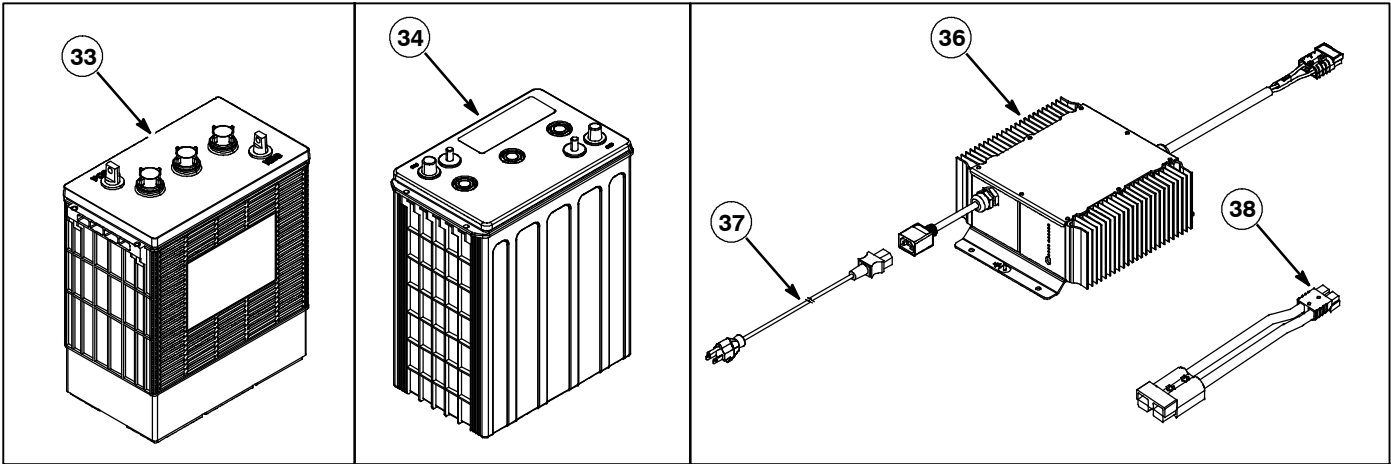

BATTERY COMPARTMENT GROUP (75CM Cylindrical Brush Model)

BATTERY COMPARTMENT GROUP (75CM Cylindrical Brush Model)

Ref.	Part No.	Mfr. Date	Description	Qty.
1	LAFN11769	( )	Support Battery Cpl P160 S/T	1
5	N/A	( )	Label (Order Label Kit KTRI06401)	1
10	LAFN05807	( )	Plate, Tank Rod	1
11	MPVR04744	( )	Gasket	1
12	MPVR04127	( )	Plate, Box, Battery	1
13	VTVR00038	( )	Knob	2
14	897357	( )	Battery, Bridge, M8, 70	5
18	VTVT00889	( )	Screw Tcei M. 8- 45	4
20	897130	( )	Screw, Te, M6x12, Uni5739, A2	4
21	VTDD01693	( )	Nut M 5 Inx	2
22	N/A	( )	Label (Order Label Kit KTRI06401)	1
23	METT00135	( )	Fuse 2a	1
24	METT00132	( )	Fuse 30a	1
25	METT00136	( )	Fuse 3a	3
26	METT00137	( )	Fuse 4a	1
27	METT00138	( )	Fuse 50a	1
28	N/A	( )	Label (Order Label Kit KTRI06401)	1
29	897166	( )	Washer, D. 5, Inox	2
30	897106	( )	Washer, Flat, 6,00x11,00x1,6, Ss	4
31	LAFN11743	( )	Bracket	1
32	VTVT00805	( )	Screw Tbei M. 5- 10	2
33	L-1070587	( )	Battery, Wet, 06vdc 0360ah	6
34	L-GF06240V	( )	Battery, 06vdc 240ah, Gel	6
35	222473	( )	Spacer, Battery, Foam, 0.75 X 3.0 X 21.0	2
36	9001054	( )	Charger Kit, 36vdc	1
37	1026325	( )	Cord, Power, 1.0mm2/3 blk[2.5M, AUS]	1
38	223679	( )	Cable Assy, 06GA Red/Blk. 050A/175A	1