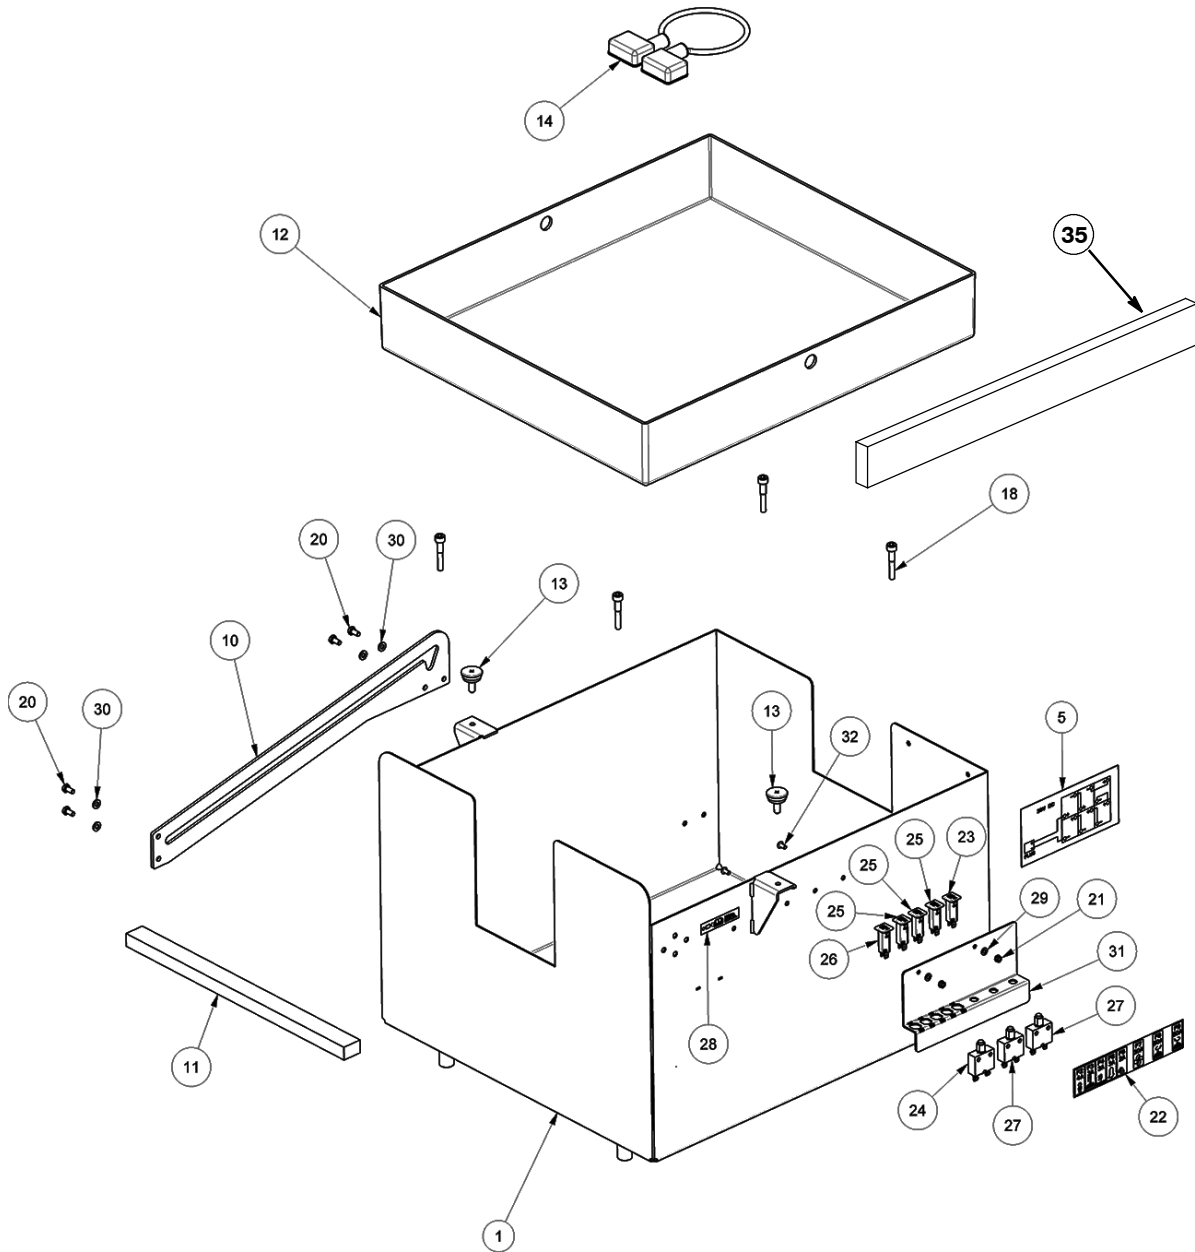

BATTERY COMPARTMENT GROUP (90CM Disk Model)

BATTERY COMPARTMENT GROUP (90CM Disk Model)

Ref.	Part No.	Mfr. Date	Description	Qty.
1	LAFN51000	( )	Battery Box	1
5	N/A	( )	Label (Order Label Kit KTRI06401)	1
10	LAFN05807	( )	Plate, Tank Rod	1
11	MPVR04744	( )	Gasket	1
12	MPVR04127	( )	Plate, Box, Battery	1
13	VTVR00038	( )	Knob	2
14	897205	( )	Battery, Bridge, M8, 70	5
18	VTVT00889	( )	Screw Tcei M. 8- 45	4
20	897130	( )	Screw, Te, M6x12, Uni5739, A2	4
21	VTDD01693	( )	Nut M 5 Inx	2
22	N/A	( )	Label (Order Label Kit KTRI06401)	1
23	METT00135	( )	Fuse 2a	1
24	METT00132	( )	Fuse 30a	1
25	METT00136	( )	Fuse 3a	3
26	METT00137	( )	Fuse 4a	1
27	METT00138	( )	Fuse 50a	2
28	N/A	( )	Label (Order Label Kit KTRI06401)	1
29	897166	( )	Washer, D. 5, Inox	2
30	897106	( )	Washer, Flat, 6,00x11,00x1,6, Ss	4
31	LAFN11743	( )	Bracket	1
32	VTVT00805	( )	Screw Tbei M. 5- 10	2
33	L-1070587	( )	Battery, Wet, 06vdc 0360ah	6
34	L-GF06240V	( )	Battery, 06vdc 240ah, Gel	6
35	222473	( )	Spacer, Battery, Foam, 0.75 X 3.0 X 21.0	2
36	9001054	( )	Charger Kit, 36vdc	1
37	1026325	( )	Cord, Power, 1.0mm2/3 blk[2.5M, AUS]	1
38	223679	( )	Cable Assy, 06GA Red/Blk. 050A/175A	1