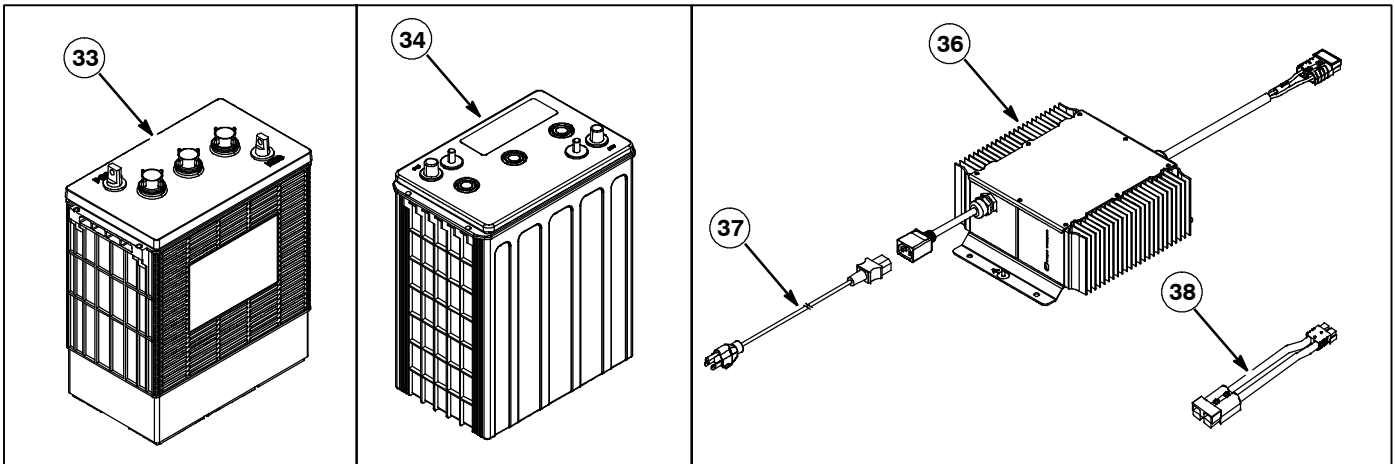

BATTERY COMPARTMENT GROUP (90CM Disk Model)

BATTERY COMPARTMENT GROUP (90CM Disk Model)

Ref.	Part No.	Mfr. Date	Description	Qty.
1	LAFN51000	( )	Battery Box	1
5	N/A	( )	Label (Order Label Kit KTRI06401)	1
10	LAFN05807	( )	Plate, Tank Rod	1
11	MPVR04744	( )	Gasket	1
12	MPVR04127	( )	Plate, Box, Battery	1
13	VTVR00038	( )	Knob	2
14	897205	( )	Battery, Bridge, M8, 70	5
18	VTVT00889	( )	Screw Tcei M. 8- 45	4
20	897130	( )	Screw, Te, M6x12, Uni5739, A2	4
21	VTDD01693	( )	Nut M 5 Inx	2
22	N/A	( )	Label (Order Label Kit KTRI06401)	1
23	METT00135	( )	Fuse 2a	1
24	METT00132	( )	Fuse 30a	1
25	METT00136	( )	Fuse 3a	3
26	METT00137	( )	Fuse 4a	1
27	METT00138	( )	Fuse 50a	2
28	N/A	( )	Label (Order Label Kit KTRI06401)	1
29	897166	( )	Washer, D. 5, Inox	2
30	897106	( )	Washer, Flat, 6,00x11,00x1,6, Ss	4
31	LAFN11743	( )	Bracket	1
32	VTVT00805	( )	Screw Tbei M. 5- 10	2
33	L-1070587	( )	Battery, Wet, 06vdc 0360ah	6
34	L-GF06240V	( )	Battery, 06vdc 240ah, Gel	6
35	222473	( )	Spacer, Battery, Foam, 0.75 X 3.0 X 21.0	2
36	9001054	( )	Charger Kit, 36vdc	1
37	1026325	( )	Cord, Power, 1.0mm2/3 blk[2.5M, AUS]	1
38	223679	( )	Cable Assy, 06GA Red/Blk. 050A/175A	1