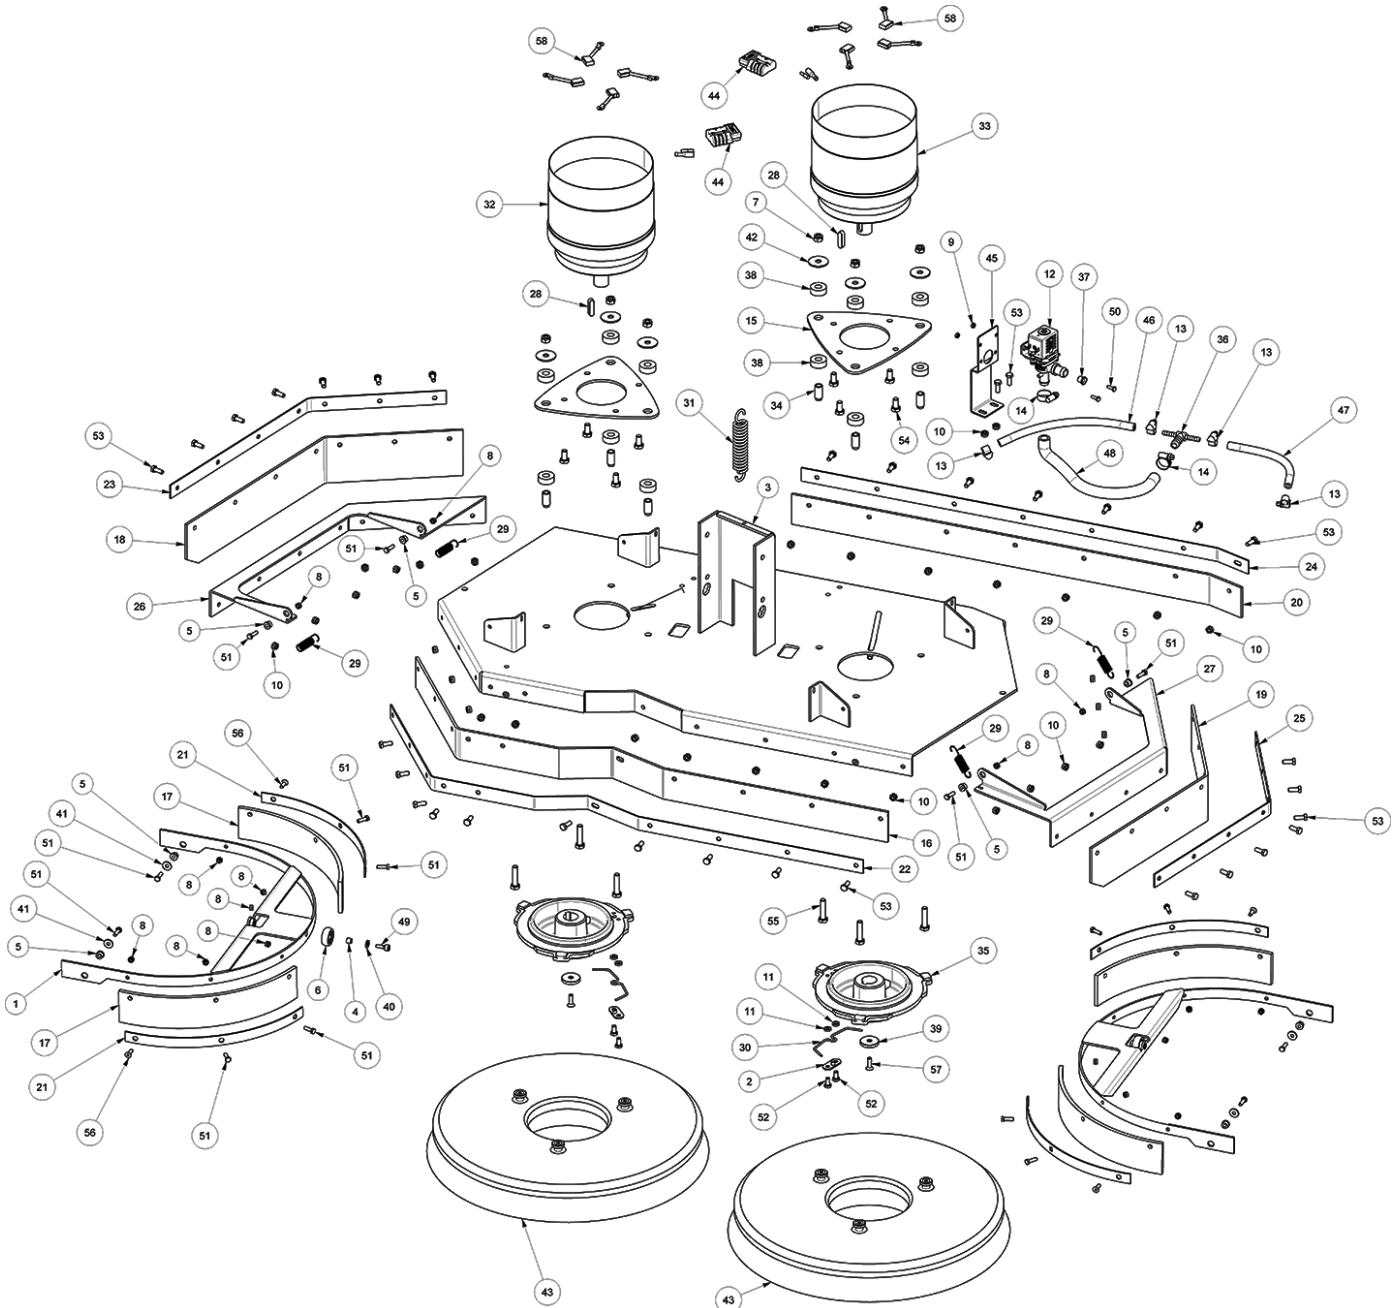

SCRUB HEAD GROUP (90cm Disk Model) - Contd

SCRUB HEAD GROUP (90cm Disk Model) - Contd

Ref.	Part No.	Mfr. Date	Description	Qty.
41	897384	( )	Washer, M5x14, Inox	4
42	897375	( )	Washer, D. 8 X32, Uni6593, Inox	6
43	SPPV01539	( )	Brush, Ppl, 48cm (Standard)	2
43	SPPV01540	( )	Brush, Abrv, 48cm (Tynex 120) (Option)	2
43	SPPV01541	( )	Brush, Abrv, 48cm (Tynex 240) (Option)	2
43	SPPV01542	( )	Brush, Abrv, 48cm (Tynex 320) (Option)	2
43	SPPV01543	( )	Brush, Pes, Mix 5, 48cm (Option)	2
44	MEVR07039	( )	Connector Battery Sb50 Gray	2
45	LAFN05835	( )	Bracket, Solenoid Valve	1
46	TBBP00146	( )	Tube	1
47	897256	( )	Tube Flex D.12x3 Armorv.Pvc Tr	1
48	TBBP00146	( )	Tube	1
49	897352	( )	Screw, Tcei, M.6x16	2
50	897453	( )	Screw, Te, M4x12, Uni5739, Inox	2
51	897145	( )	Screw, Te, M5x16, Uni5739, Inox	16
52	897130	( )	Screw, Te, M6x12, Uni5739, A2	4
53	897128	( )	Screw Te 6x16 Uni5739	33
54	897184	( )	Screw, Te, M8x16, Uni5739, A2	8
55	897243	( )	Screw Te M8x35 Uni5739 Inox	6
56	09120	( )	Screw, Flt, Soc, M5 x 0.80 x 16, 10.9	4
57	897277	( )	Screw, Tspei, M6x20, Uni5933	2
58	MEVR05203	( )	Carbon Motor Brush	8