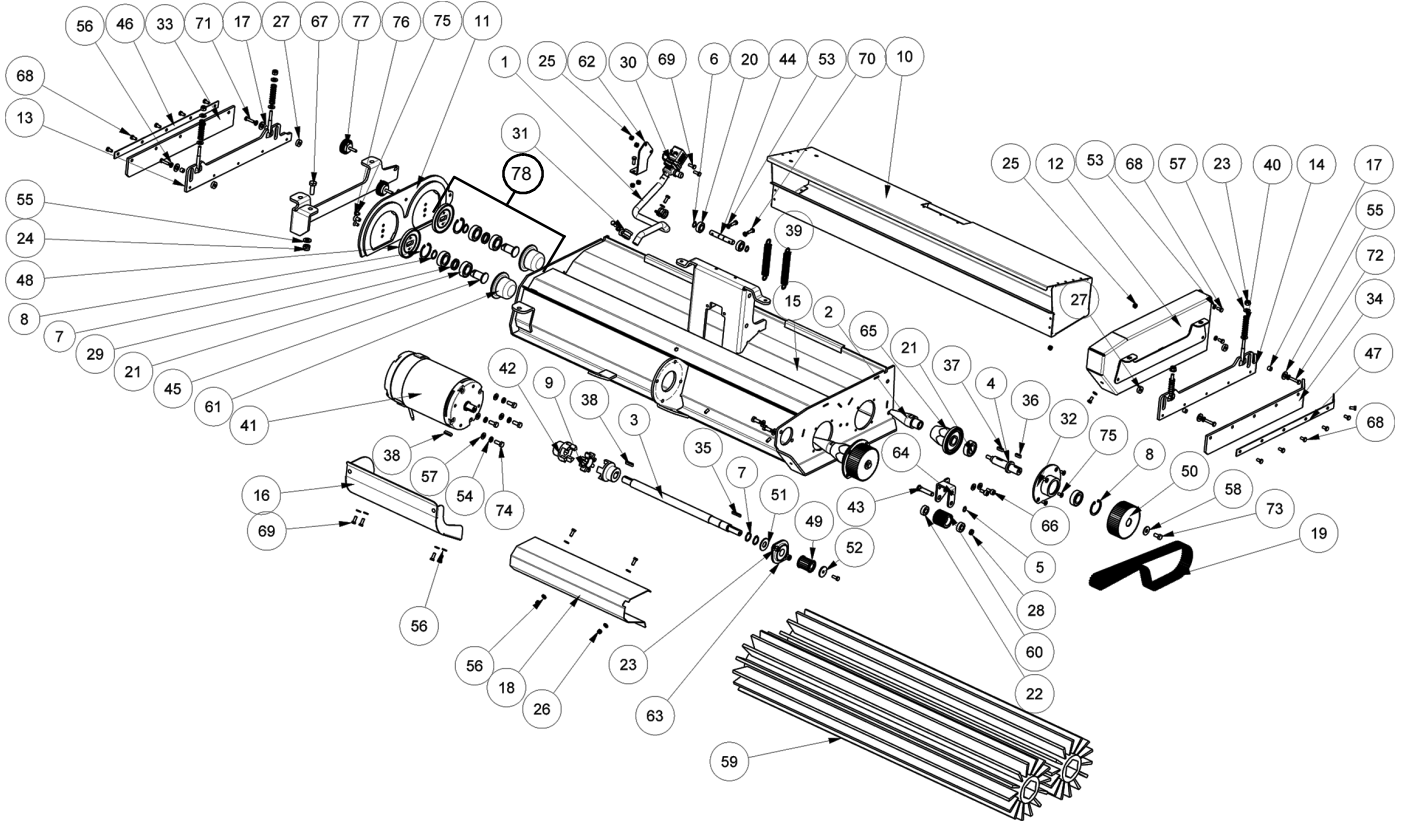

STANDARD PARTS

SCRUB HEAD GROUP (100cm Cylindrical Brush Model) - Contd

SCRUB HEAD GROUP (100cm Cylindrical Brush Model) - Contd

Ref.	Part No.	Mfr. Date	Description	Qty.
46	LAFN08077	( )	Support, Flap, Right	1
47	LAFN08079	( )	Bracket, Left	1
48	LAFN08086	( )	Cover	2
49	MTPL00154	( )	Pulley, Motor, Test	1
50	MTPL00210	( )	Pulley	2
51	LAFN36058	( )	Washer Inox A 15,3x35 Sp2	1
52	897576	( )	Washer, M30x6x3	1
53	897129	( )	Washer, D.6, Grw, Uni1751, Inox	5
54	897216	( )	Washer, D. 8, Grw, Uni1751, Inox	4
55	897432	( )	Washer, D. 10x21, Uni6592, Inox	5
56	897106	( )	Washer, Flat, 6,00x11,00x1,6, Ss	14
57	897152	( )	Washer, D.8, Uni6592, Inox	16
58	897120	( )	Washer, D.8x24, Uni6593, Inox	2
59	SPPV01330	( )	Brush, Soft, Ppl, 100cm [Std]	2
60	MTPL00193	( )	Roller	1
61	LAFN08087	( )	Roller	2
62	LAFN08101	( )	Support, Ev	1
63	897283	( )	Support	1
64	LAFN06848	( )	Support, Belt Tensioner	1
65	LAFN08059	( )	Disk, Drive	2
66	897347	( )	Screw, Tcei, M.8x16	2
67	VTVT01541	( )	Screw Te, M10x30, Inox,Uni5739	1
68	897130	( )	Screw, Te, M6x12, Uni5739, A2	14
69	897128	( )	Screw Te 6x16 Uni5739	13
70	897287	( )	Screw, Te, M6x20, Uni5739, Inox	2
71	897532	( )	Screw, Te, M6x25, Uni5739, Inox	2
72	VTVT00433	( )	Screw, M6x30	2
73	897184	( )	Screw, Te, M8x16, Uni5739, A2	2
74	897316	( )	Screw, Te, M8x20, Uni5739, Inox	6
75	VTVT00678	( )	Screw	12
76	897394	( )	Screw, Tspei, M8x16	2
77	VTVT00125	( )	Handwheel D.40 M6x15	2
78	KTRI05006	( )	Kit, Driver Roll (Includes Items #4, 21, 32, 36, 37, 65 & 75)	2