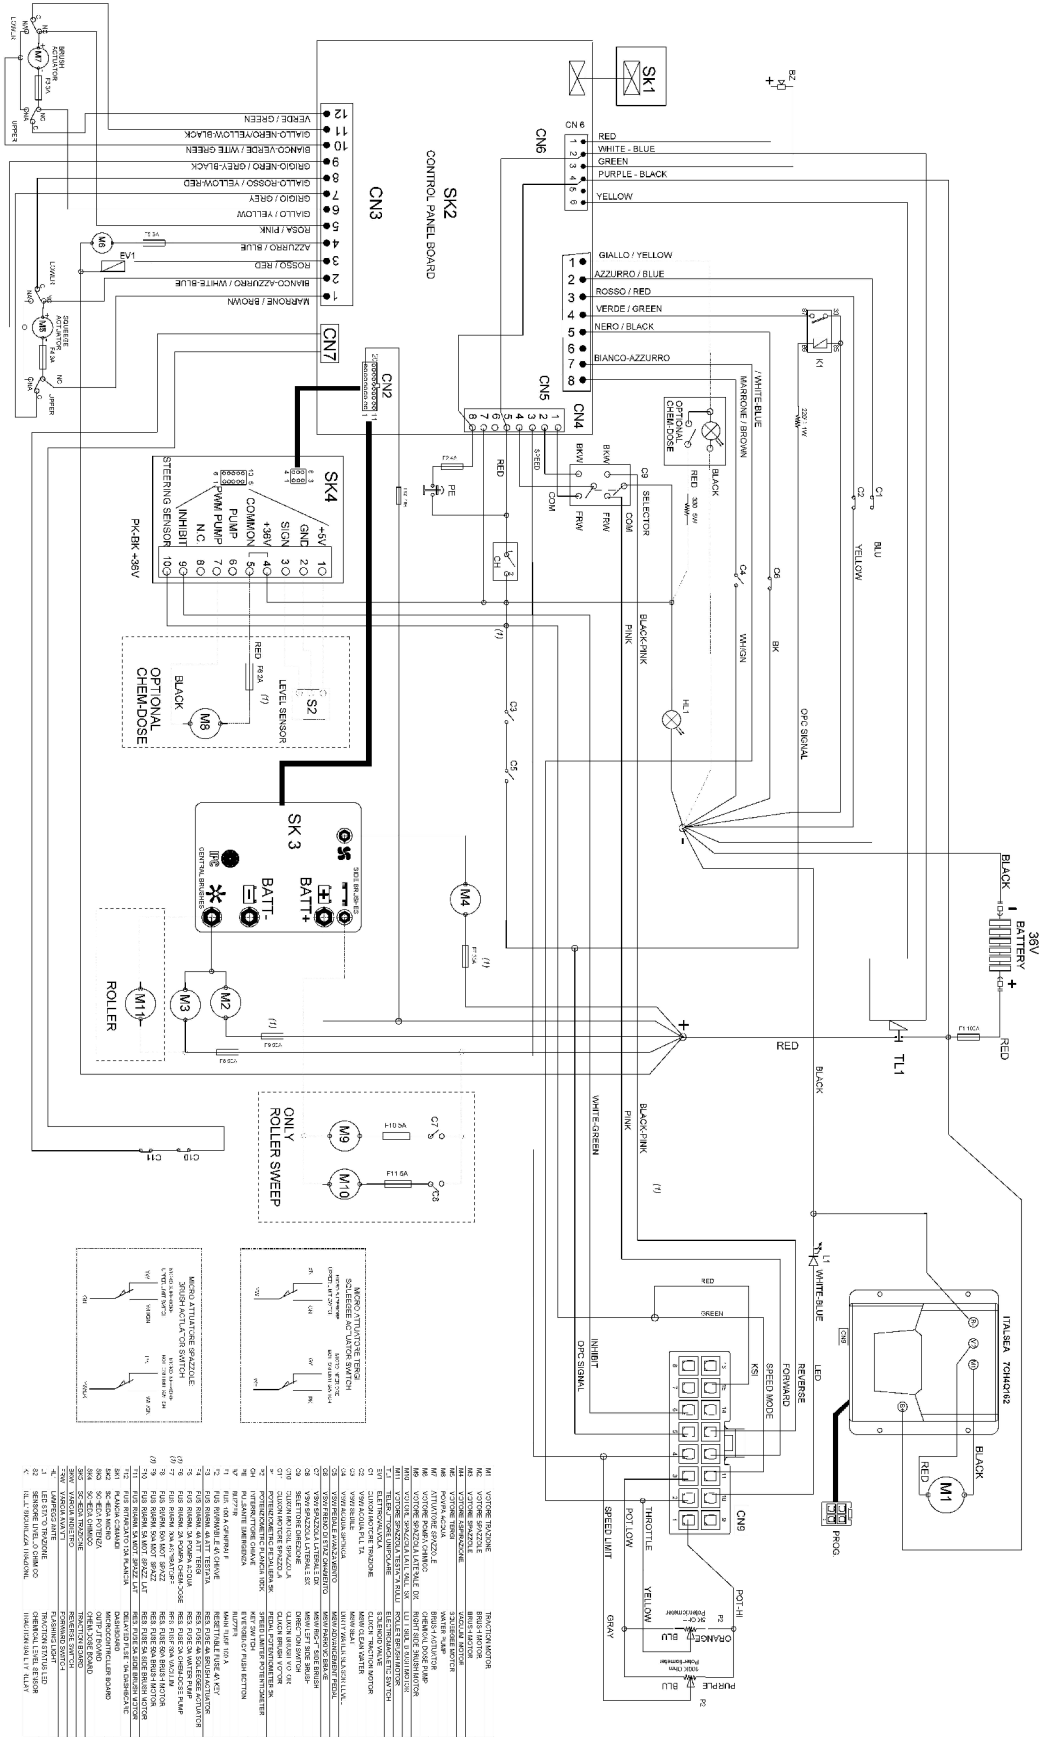

ELECTRICAL DIAGRAM