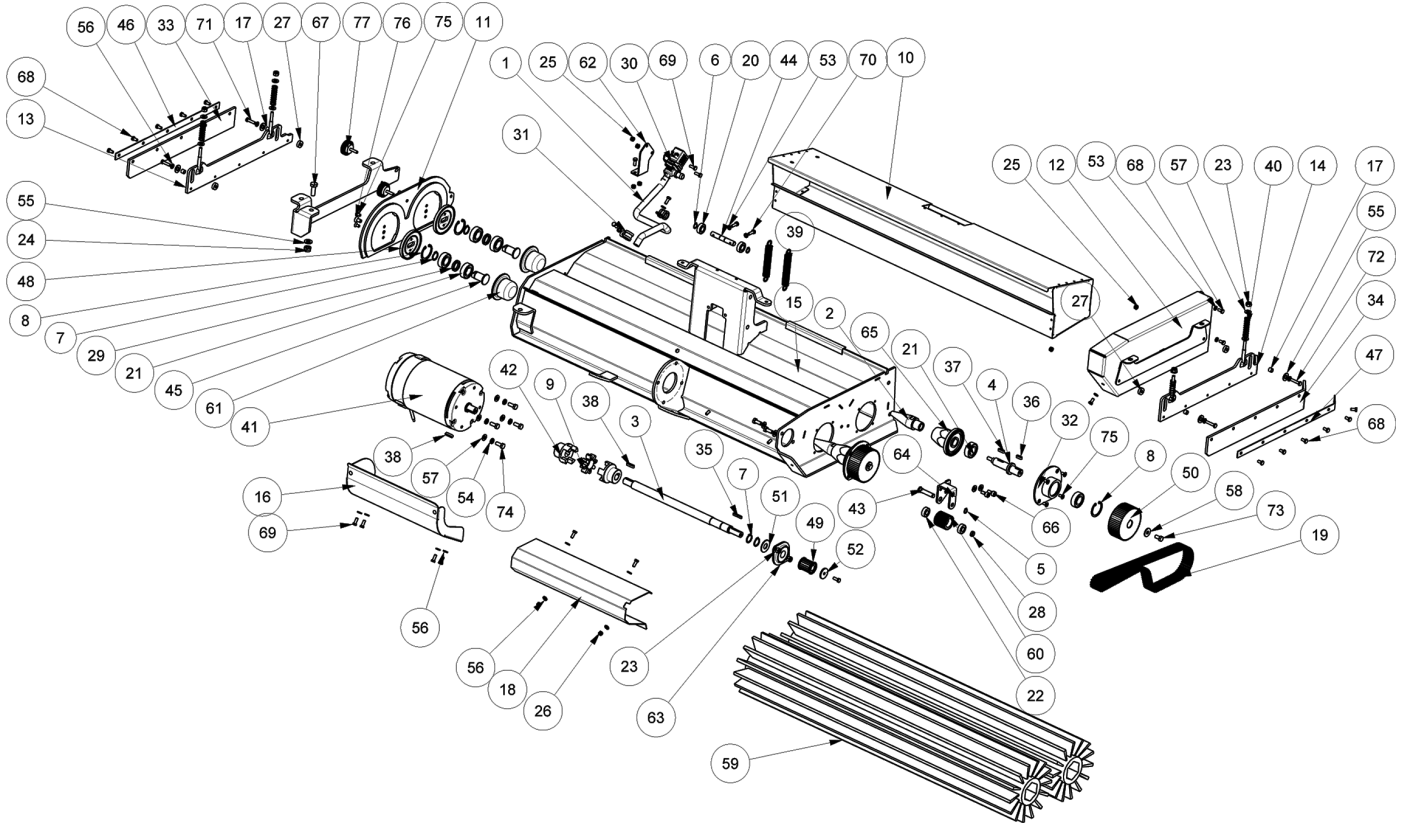

SCRUB HEAD GROUP (100cm Cylindrical Brush Model)

SCRUB HEAD GROUP (100cm Cylindrical Brush Model)

Ref.	Part No.	Mfr. Date	Description	Qty.	
2	LAFN10125	( )	Shaft Brush Insertion	2	
3	ALTR00093	( )	Shaft	1	
4	ALTR00092	( )	Shaft	2	
5	VTAE87276	( )	Seeger Ext. D10 Din471	1	
6	VTAE14016	( )	Seeger External Din 471 D.12	2	
7	897280	( )	Circlip, D. 20, Uni7435	4	
8	VTAE14086	( )	Circlip D. 42 Uni 7437	4	
9	MPVR06304	( )	Ring	1	
10	LAFN08073	( )	Cover	1	
11	LAFN08097	( )	Plate, Head, Right	1	
12	LAFN08074	( )	Panel, Left	1	
13	LAFN08076	( )	Support, Right	1	
14	LAFN08075	( )	Support, Left	1	
15	LAFN08056	( )	Head	1	
16	LAFN08080	( )	Housing, Motor	1	
17	LAFN04184	( )	Bushing, Roll	4	
18	LAFN08081	( )	Cover, Drive Shaft	1	
19	MTCG00137	( )	Belt, Toothed, 950 Rpp5 M 32 Dd	1	
20	CUVR46942	( )	Bearing, Main Brush, Pulley	2	
21	CUVR19846	( )	Bearing 6004rs - Skf	8	
22	CUVR29964	( )	Bearing, Ball 6000- 2rs1	2	
23	VTDD01701	( )	Nut M8 Inox+Zin.	6	
24	897431	( )	Nut Autobl.M10 Inox Din 985	1	
25	897105	( )	Nut, M6, Inox	4	
26	897105	( )	Nut, M6, Inox	4	
27	LAFN06396	( )	Spacer, Flap, Left	4	
28	LAFN06846	( )	Spacer	1	
29	LAFN08088	( )	Spacer	2	
30	MEEV00043	( )	Valve, Solenoid	1	
31	897364	( )	Clamp, Stl, 16d, Insulated	2	
32	LAFN08057	( )	Flange	2	
33	MPVR06262	( )	Flap Dx Ct230 (Right)	1	
34	MPVR06263	( )	Flap Sx Ct230 (Left)	1	
35	VTVR13164	( )	Key Uni 6604 5x5x30	1	
36	VTVR00053	( )	Key Uni 6604 6x6x18	2	
37	VTVR28706	( )	Key 6x 6x20 Uni 6604a	2	
38	VTVR23472	( )	Key 6x6x25	2	
39	897235	( )	Spring D. 17.5 X110 N38	2	
40	MLML00302	( )	Spring, Recording Flap	4	
▽	41	MOCC00421	( )	Motor, Brush	1
▲	42	MOCC00344	( )	Motor, Carbon Brushes	1
	43	ALTR00094	( )	Hub	2
	44	LAFN06847	( )	Pin, Belt Tensioner	1
	45	LAFN08082	( )	Pin	1
		LAFN08089	( )	Pin	2

▽ ASSEMBLY

▲ INCLUDED IN ASSEMBLY