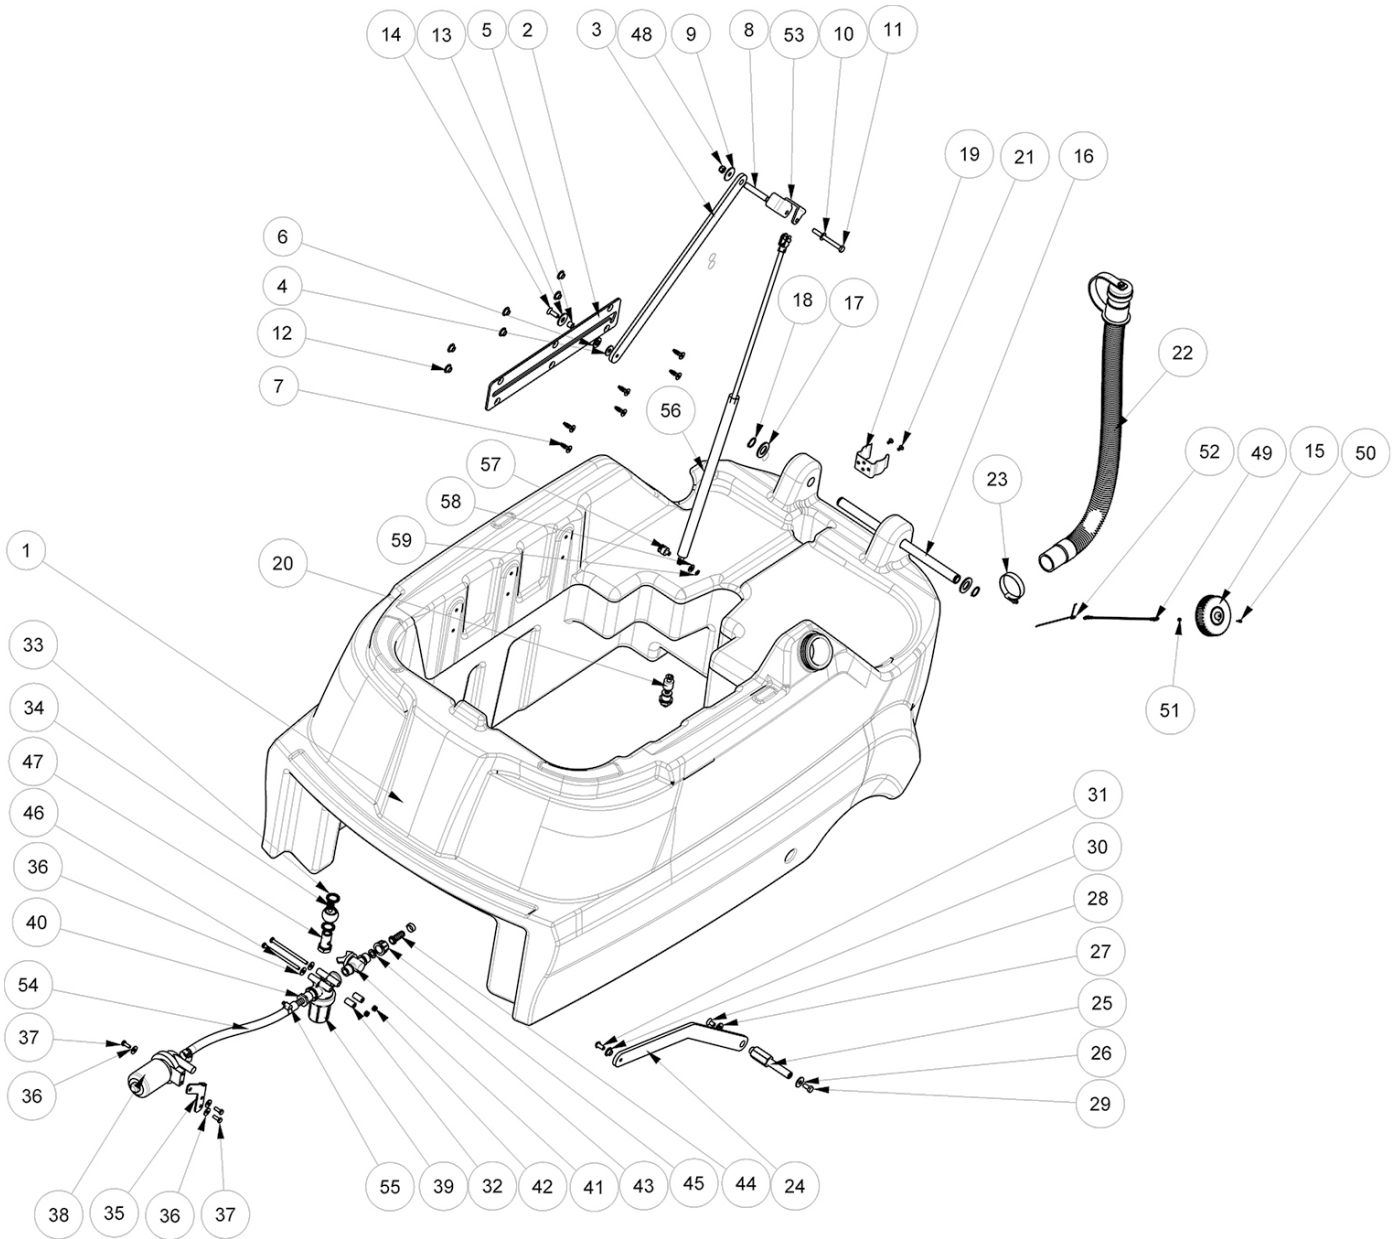

SOLUTION TANK GROUP

Ref.	Part No.	Mfr. Date	Description	Qty.
1	MPVR13427	( )	Tank, Soltn	1
2	LAFN11878	( )	Guide	1
3	LAFN11879	( )	Rod	1
4	897120	( )	Washer, D.8x24, Uni6593, Inox	1
5	LAFN09160	( )	Bushing	1
6	897215	( )	Washer, D.12x24, Uni6592, Inox	2
7	VTVT01608	( )	Screw Sts- Plus Kn6041 8x25	6
8	LAFN09162	( )	Spacer	1
9	897375	( )	Washer, D. 8 X32, Uni6593, Inox	1
10	897216	( )	Washer, D. 8, Grw, Uni1751, Inox	1
11	VTVT00734	( )	Screw Te M. 8- 80	1
12	897218	( )	Bushing, Brush Deck Support	6