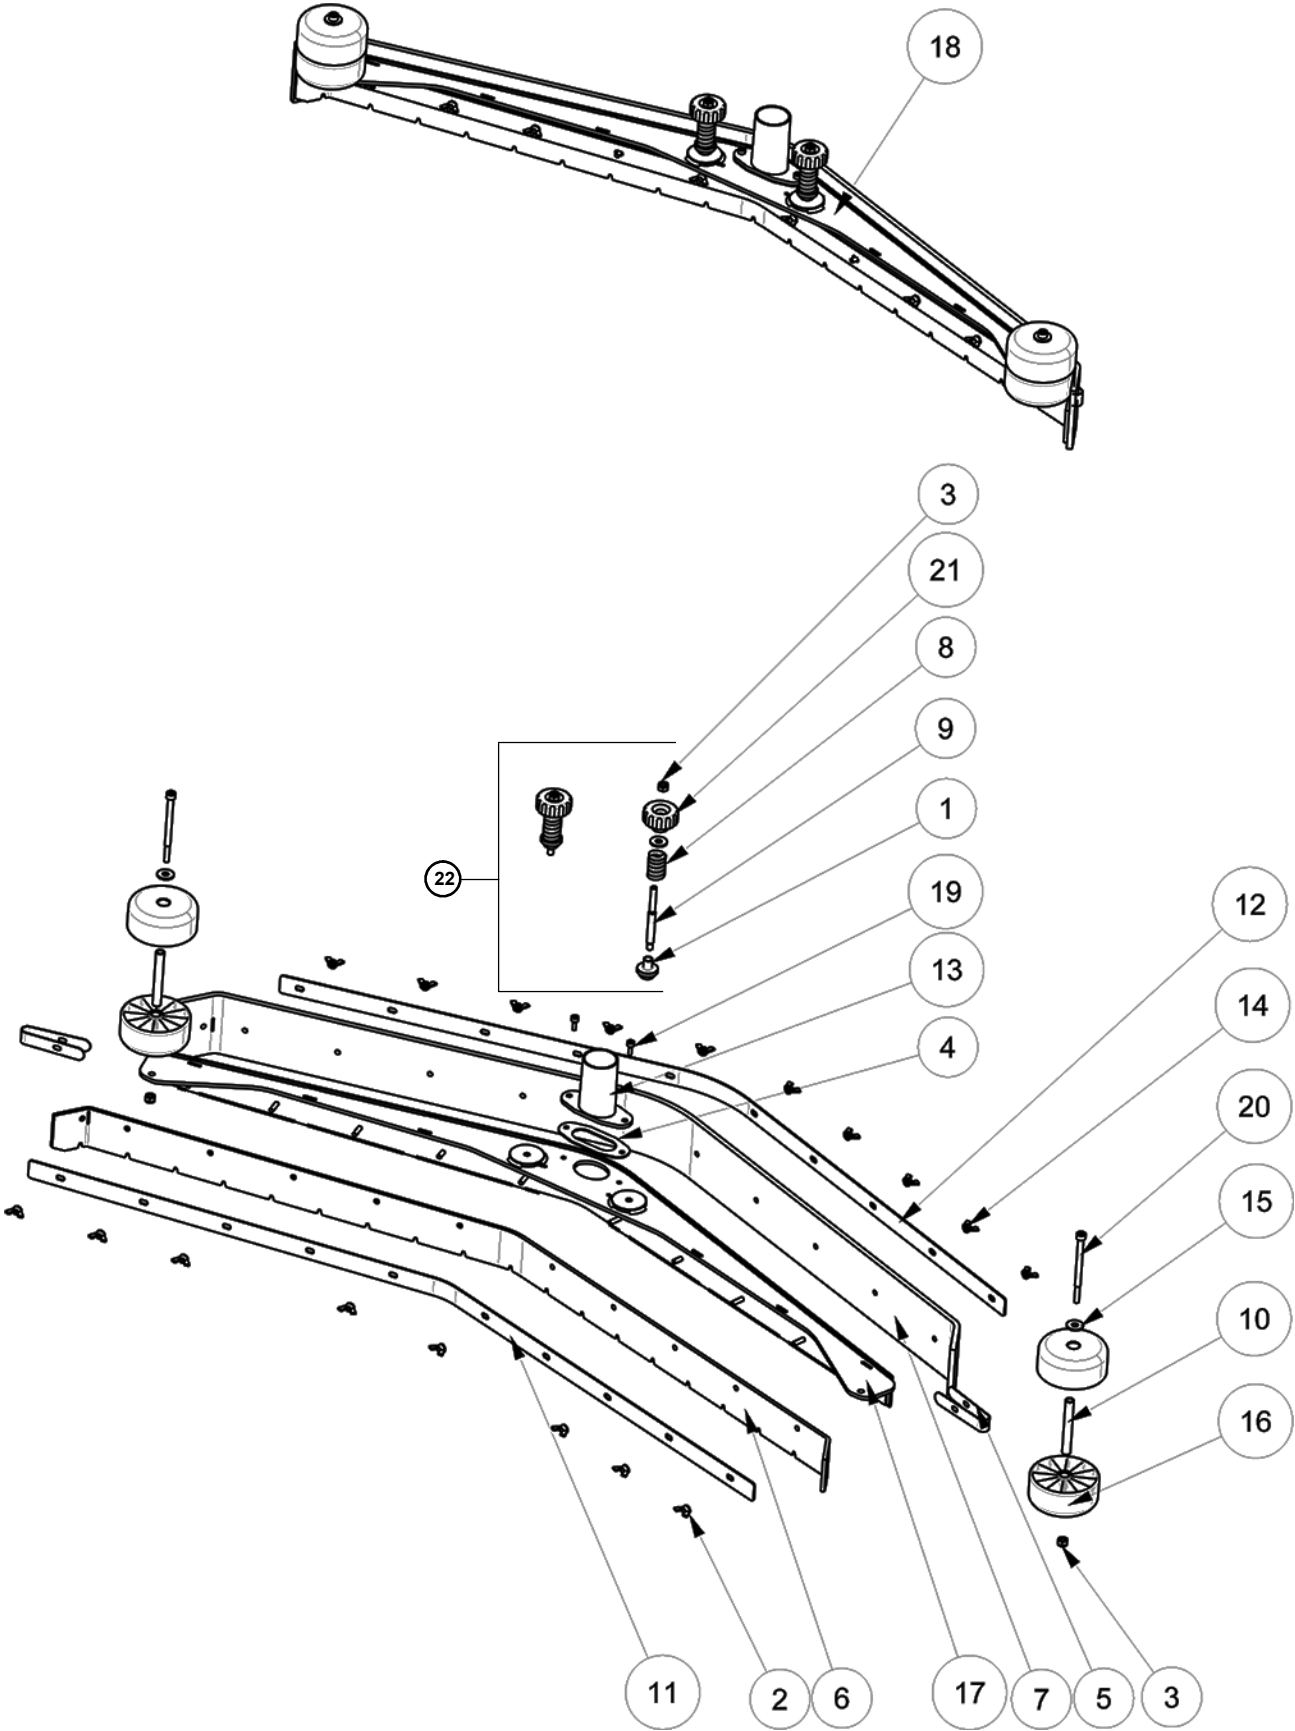

SQUEEGEE GROUP

SQUEEGEE GROUP

Ref.	Part No.	Mfr. Date	Description	Qty.
1	LAFN11395	( )	Bushing Squeegee	2
2	VTDD00171	( )	Nut M6 Inox	18
3	VTDD01701	( )	Nut M8 Inox+Zin.	4
4	GUG006700	( )	Gasket Squeegee	1
5	MPVR06002	( )	Duct, Lock Flap	2
6	MPVR06557	( )	Blade Squeegee Linatex Front (Standard)	1
6	MPVR05908	( )	Blade Front Squeegee Latex 230 (Option)	1
6	MPVR05934	( )	Blade Squeegee Front Ct230- 105 Pu (Option)	1
7	MPVR06558	( )	Blade Squeegee Linatex Rear 105 (Standard)	1
7	MPVR05909	( )	Blade Rear Squeegee Latex Ct230 (Option)	1
7	MPVR05935	( )	Blade Squeegee Rear Ct230- 105 Pu (Option)	1
8	MLML00502	( )	Spring Squeegee	2
9	LAFN11394	( )	Pin Squeegee	2
10	LAFN04127	( )	Pin, Roller, Bumper	2
11	LAFN08930	( )	Fixed Blade Front Nozzle Ct 230 Bt105	1
12	LAFN08931	( )	Fixed Blade Rear Nozzle Ct 230 Bt105	1
13	LAFN08938	( )	Connector	1
14	897106	( )	Washer, Flat, 6,00x11,00x1,6, Ss	18
15	897120	( )	Washer, D.8x24, Uni6593, Inox	4
16	RTRT00510	( )	Wheel Bumper Ral7040	4
17	LAFN08929	( )	Plate, Wiper	1
18	KTRI06595	( )	Sqge Assy W/Linatex Blades, 100,105	1
19	897352	( )	Screw, Tcei, M.6x16	2
20	VTVT67560	( )	Screw Tcei M8x110 Inox Aisi 304	2
21	VTVR00047	( )	Knob D.50 M8	2
22	KTRI05628	( )	Kit, Knobs, Squeegee	1