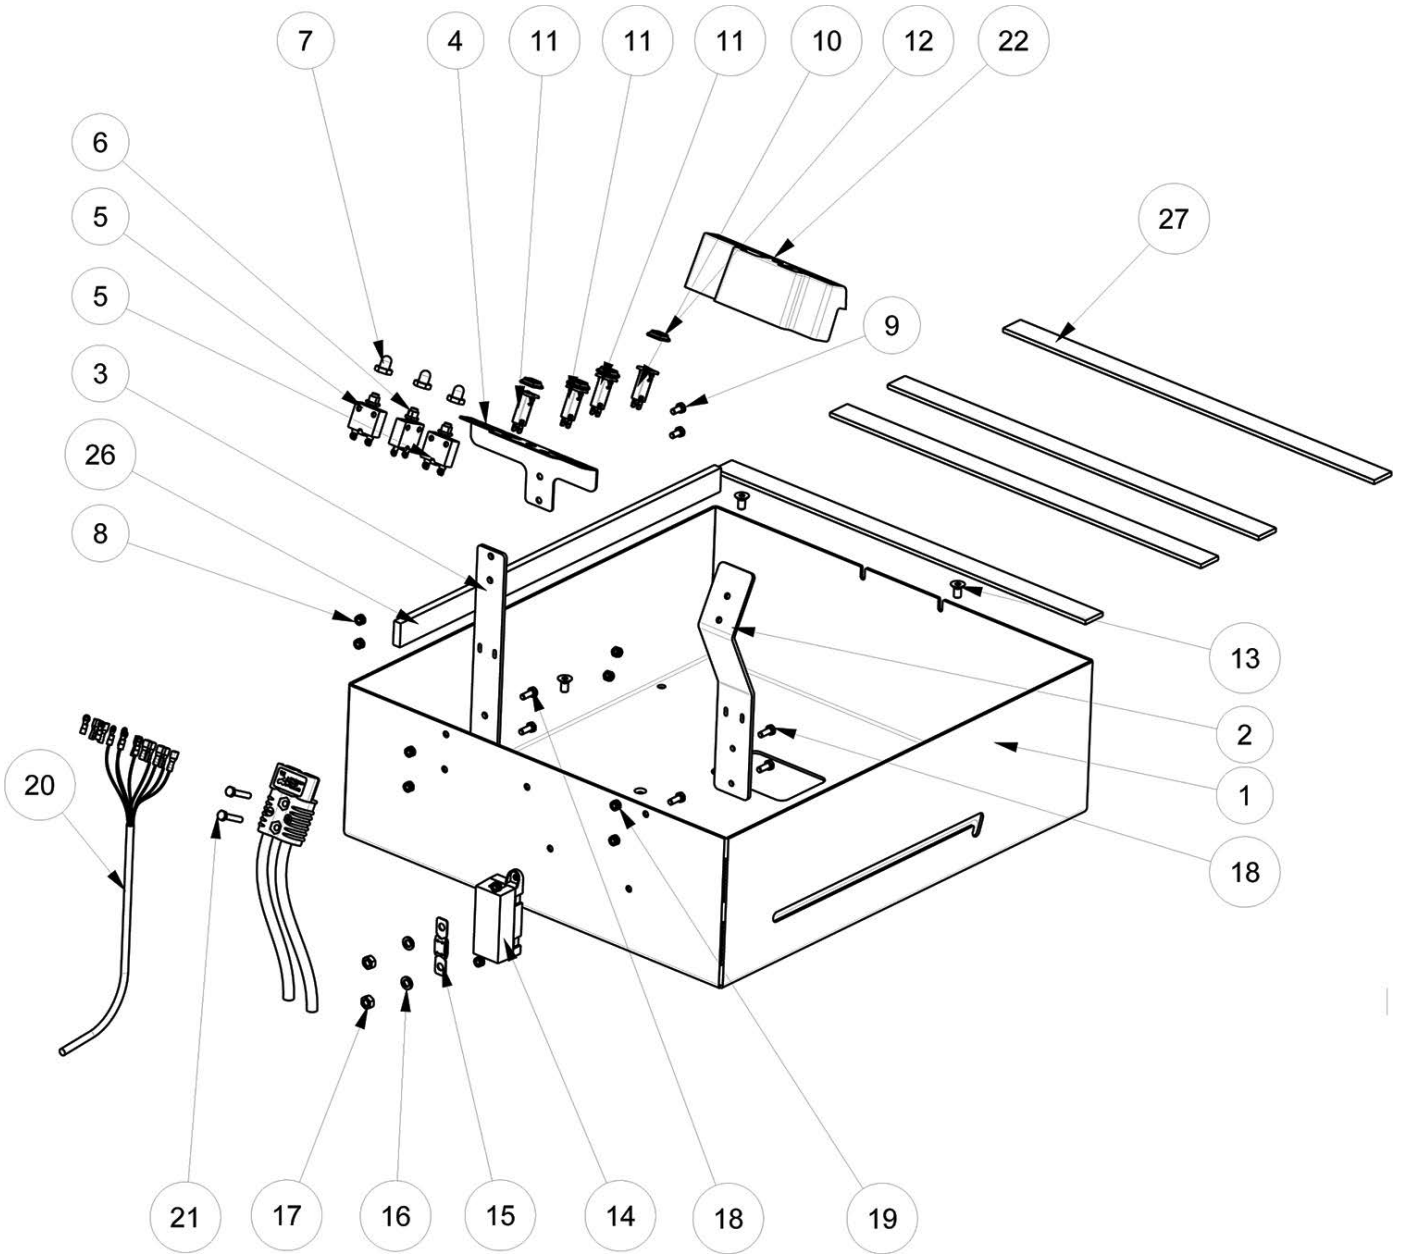

STANDARD PARTS

BATTERY COMPARTMENT GROUP (105cm Disk Model)

BATTERY COMPARTMENT GROUP (105cm Disk Model)

Ref.	Part No.	Mfr. Date	Description	Qty.
1	LAFN11891	( )	Housing	1
2	LAFN11892	( )	Bracket	1
3	LAFN11893	( )	Support	1
4	LAFN11894	( )	Bracket	1
5	METT00138	( )	Fuse 50a	2
6	METT00132	( )	Fuse 30a	1
7	MEVR02900	( )	Cap Circuit Breaker	3
8	897105	( )	Nut, M6, Inox	2
9	897130	( )	Screw, Te, M6x12, Uni5739, A2	2
10	METT00137	( )	Fuse 4a	1
11	METT00136	( )	Fuse 3a	3
12	1064191	( )	Boot, Circuitbreaker	4
13	897394	( )	Screw, Tspei, M8x16	3
14	MEVR00146	( )	Fuse Box	1
15	MEVR01925	( )	Fuse 150a	1
16	897216	( )	Washer, D. 8, Grw, Uni1751, Inox	2
17	897229	( )	Nut, M8, Uni5588, Inox, A2	2
18	897128	( )	Screw Te 6x16 Uni5739	6
19	897105	( )	Nut, M6, Inox	8
20	MECB02350	( )	Wiring (Main Harness)	1
21	897321	( )	Screw, M6x35, Uni5739, Inox	2
22	MPVR13591	( )	Cover	1
26	GUG000023	( )	Foam, Adhesive, 30x10x555	1
27	GUG000763	( )	Foam, Adhesive, 30x5x550	4