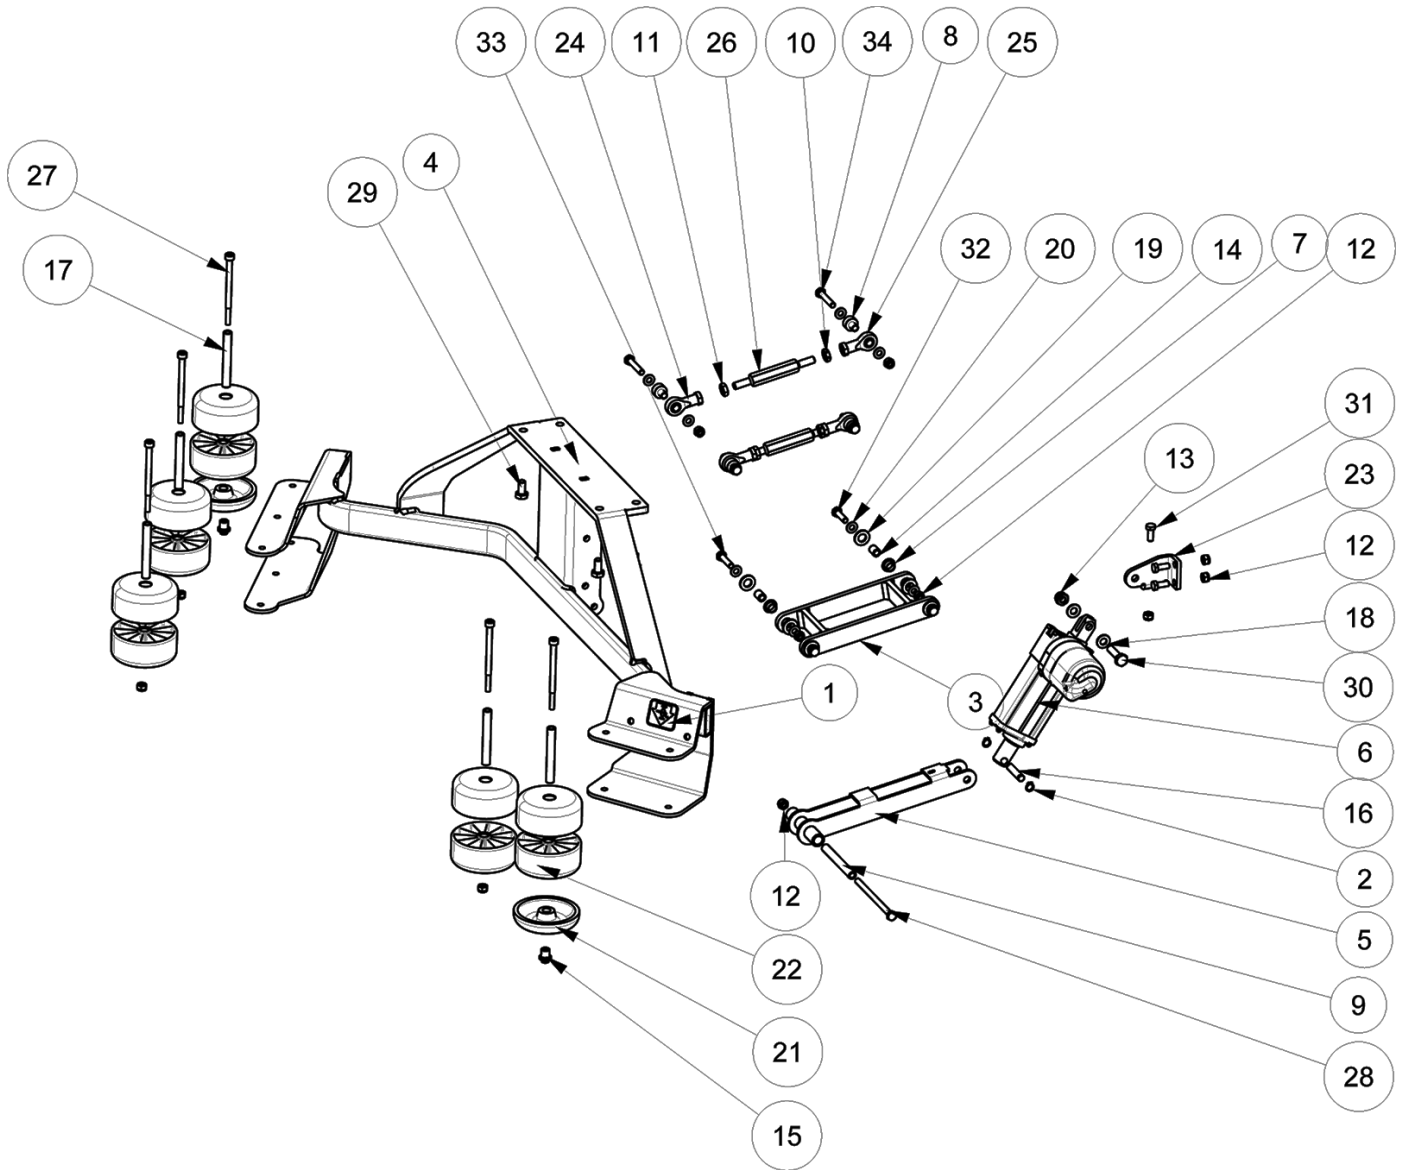

STANDARD PARTS

SCRUB HEAD LIFT AND BUMPER GROUP (105cm Disk Model)

SCRUB HEAD LIFT AND BUMPER GROUP (105cm Disk Model)

Ref.	Part No.	Mfr. Date	Description	Qty.
1	N/A	( )	Label (Order Label Kit KTRI06603)	2
2	VTAE87276	( )	Seeger Ext. D10 Din471	2
3	LAFN07958	( )	Bracket, Actuator, Brush Head	1
4	LAFN11918	( )	Head	1
5	LAFN08802	( )	Arm	1
6	MOCC00388	( )	Actuator Brush Head 36v 1500n	1
7	CUVR00130	( )	Bearing, Crawling	4
8	LAFN09356	( )	Bushing	4
9	LAFN07878	( )	Bushing	1
10	VTDD00211	( )	Nut Uni 5589 M16 Thread Left	2
11	VTDD00151	( )	Nut M,10	2
12	VTDD01701	( )	Nut M8 Inox+Zin.	15
13	897431	( )	Nut Autobl.M10 Inox Din 985	1
14	897526	( )	Bushing, Sleeve, 8b 12d 15l	4
15	LAFN09007	( )	Pin	2
16	LAFN51065	( )	Pin, Brush, Actuator	1
17	LAFN04127	( )	Pin, Roller, Bumper	5
18	897432	( )	Washer, D. 10x21, Uni6592, Inox	2
19	897215	( )	Washer, D.12x24, Uni6592, Inox	8
20	897152	( )	Washer, D.8, Uni6592, Inox	16
21	897101	( )	Wheel, Bmpr, 98,5d X 21,5w	2
22	RTRT00510	( )	Wheel Bumper Ral7040	10
23	LAFN11874	( )	Bracket	1
24	VTVR00570	( )	Rod, Tie, End	2
25	VTVR00571	( )	Rod, Tie, End	2
26	LAFN09355	( )	Tie, Rod	2
27	VTVT67560	( )	Screw Tcei M8x110 Inox Aisi 304	5
28	VTVT01159	( )	Screw	1
29	VTVT13936	( )	Screw, M10x20	4
30	VTVT01549	( )	Screw Te M10- 40	1
31	897316	( )	Screw, Te, M8x20, Uni5739, Inox	3
32	897246	( )	Screw, Te, M8x30, Uni5739, Inox	2
33	897243	( )	Screw Te M8x35 Uni5739 Inox	2
34	897244	( )	Screw, Te, M8x45, Inox, A2	4