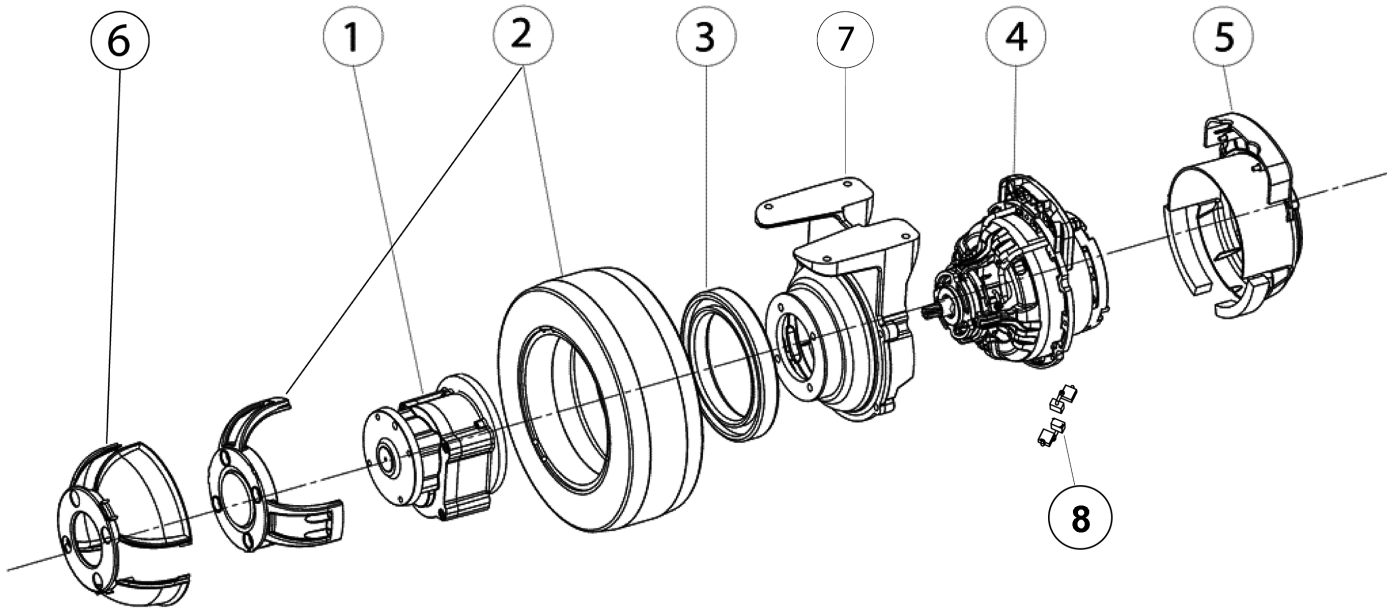

DRIVE WHEEL / STEERING GROUP

Ref.	Part No.	Mfr. Date	Description	Qty.
1	MOCC00385	( )	Motorwheel 36v 1100 W D.300 (See Breakdown)	1
2	LAFN11898	( )	Plate	1
3	LAFN06994	( )	Spacer	1
4	897432	( )	Washer, D. 10x21, Uni6592, Inox	4
5	VTVT01541	( )	Screw Te, M10x30, Inox,Uni5739	4
6	LAFN06995	( )	Brake	1
7	CUVR00187	( )	Bearing 40x68x19	2
8	LAFN08830	( )	Bushing	1
9	LAFN08829	( )	Ring	1
10	PVVR00045	( )	Gasket	1
11	LAFN08828	( )	Bushing	1
12	PVVR00044	( )	Gasket	1
13	VTRS00572	( )	Washer	1
14	VTVR00563	( )	Ring, Nut	1
15	897277	( )	Screw, Tspei, M6x20, Uni5933	6
16	LAFN11197	( )	Spacer	2
17	LAFN11195	( )	Support	1
18	LAFN11196	( )	Pin	1
19	MTPL00238	( )	Roller	1
20	CUVR00192	( )	Brush Block Ring	2
21	897432	( )	Washer, D. 10x21, Uni6592, Inox	2
22	VTVT00411	( )	Screw Tcei M10x35 Uni5931	2
23	MTCR00085	( )	Chain 3/8	1
24	897283	( )	Support	1
25	LAFN07029	( )	Spacer	1
26	VTVR00229	( )	Key 5x5x12	1
27	MTCR00070	( )	Pin, Steering Shaft	1
28	LAFN04134	( )	Washer Pinion Steering	1
29	897152	( )	Washer, D.8, Uni6592, Inox	10
30	897216	( )	Washer, D. 8, Grw, Uni1751, Inox	10
31	VTVT01310	( )	Screw Tcei 8x60 Inox Uni5931	8
32	897184	( )	Screw, Te, M8x16, Uni5739, A2	2
33	VTVT13936	( )	Screw, M10x20	4
34	VTVT00458	( )	Screw Te M 10x35 Zinc. Uni 5739	2
35	MECI00779	( )	Sensor, Steering, 24/36V	1
36	LAFN03742	( )	Spacer Silencer	2
37	LAFN08836	( )	Bracket	1
38	VTVT15962	( )	Screw M 5x 25 Tspei Uni 5933	2
39	MTCR47037	( )	Warp Knitting 3/8	1
40	897352	( )	Screw, Tcei, M.6x16	1

DRIVE WHEEL BREAKDOWN (MOCC00385)