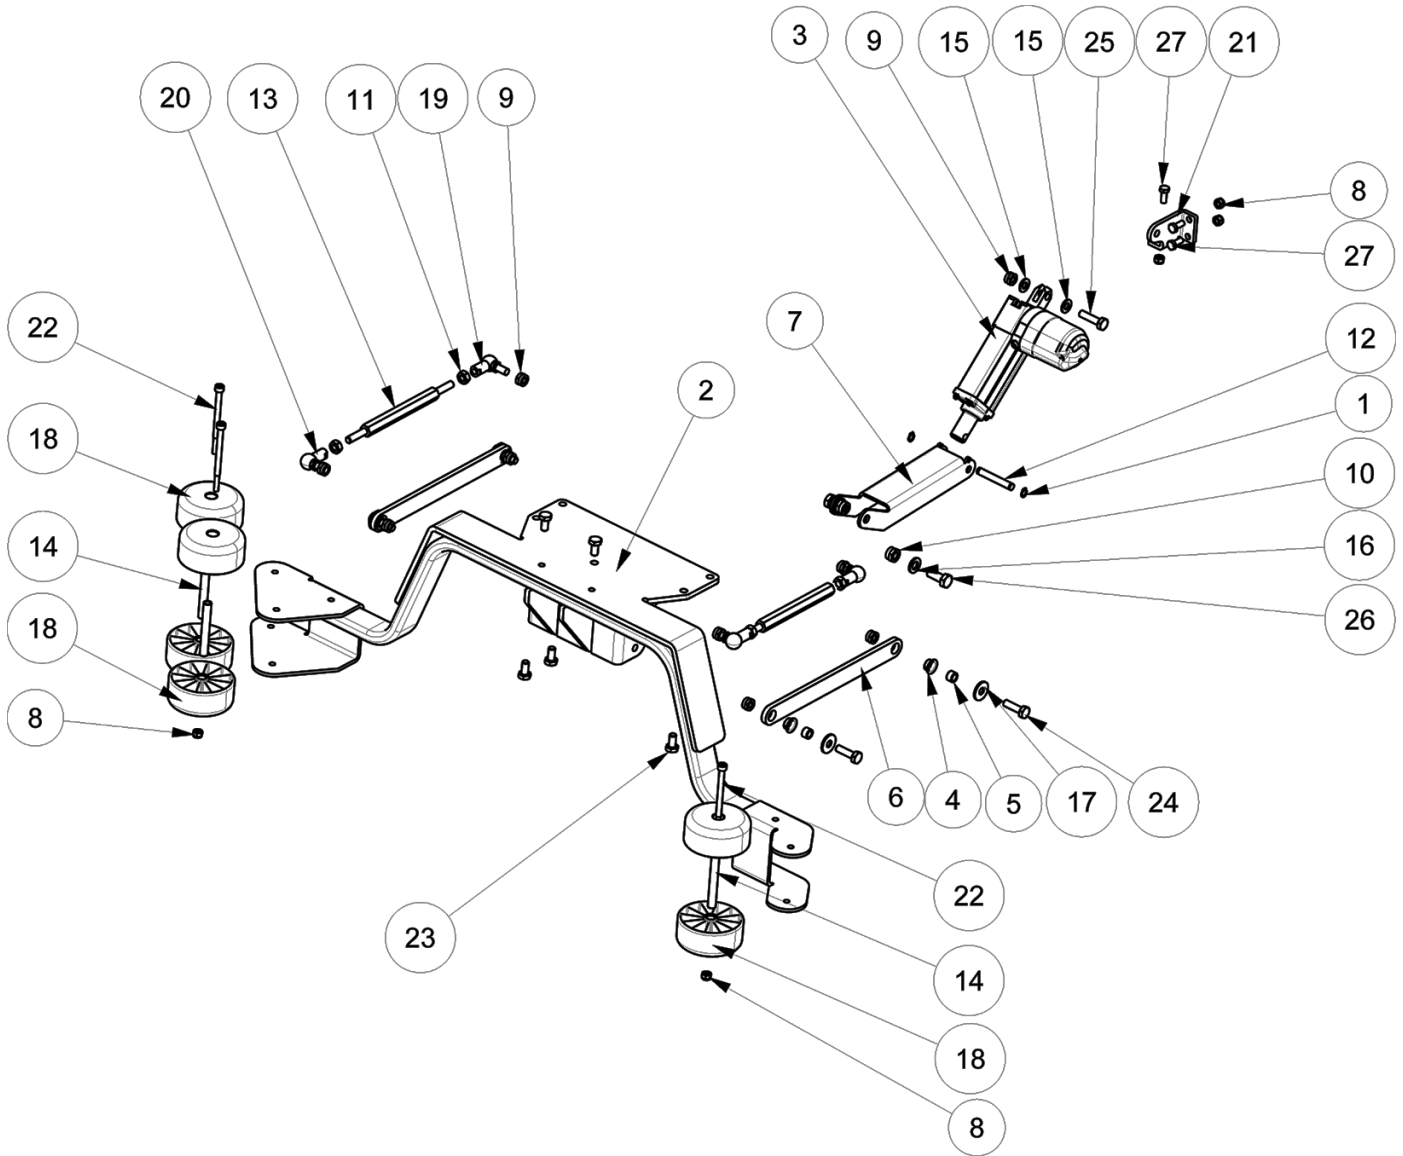

STANDARD PARTS

SCRUB HEAD LIFT AND BUMPER GROUP (100cm Cylindrical Brush Model)

SCRUB HEAD LIFT AND BUMPER GROUP (100cm Cylindrical Brush Model)

Ref.	Part No.	Mfr. Date	Description	Qty.
1	VTAE87276	( )	Seeger Ext. D10 Din471	2
2	LAFN08096	( )	Bracket	1
3	MOCC00388	( )	Actuator Brush Head 36v 1500n	1
4	CUVR00192	( )	Brush Block Ring	4
5	LAFN09249	( )	Bushing	4
6	LAFN08102	( )	Arm	2
7	LAFN09208	( )	Bracket, Roller	1
8	VTDD01701	( )	Nut M8 Inox+Zin.	6
9	897431	( )	Nut Autobl.M10 Inox Din 985	9
10	897241	( )	Nut, M.12, Inox, A2	2
11	VTDD15522	( )	Nut M10 Inox Uni5588	4
12	LAFN08092	( )	Pin	1
13	LAFN09238	( )	Pin	2
14	LAFN04127	( )	Pin, Roller, Bumper	3
15	897432	( )	Washer, D. 10x21, Uni6592, Inox	2
16	897215	( )	Washer, D.12x24, Uni6592, Inox	2
17	897391	( )	Washer D.10	4
18	RTRT00510	( )	Wheel Bumper Ral7040	6
19	VTVR00133	( )	Joint, Right	2
20	VTVR00118	( )	Joint, Left	2
21	LAFN11939	( )	Bracket	1
22	VTVT67560	( )	Screw Tcei M8x110 Inox Aisi 304	3
23	VTVT13936	( )	Screw, M10x20	6
24	VTVT00715	( )	Screw Te M.10- 35	4
25	VTVT01549	( )	Screw Te M10- 40	1
26	VTVT00422	( )	Screw Te M 12x 30 Uni 5739	2
27	897316	( )	Screw, Te, M8x20, Uni5739, Inox	3