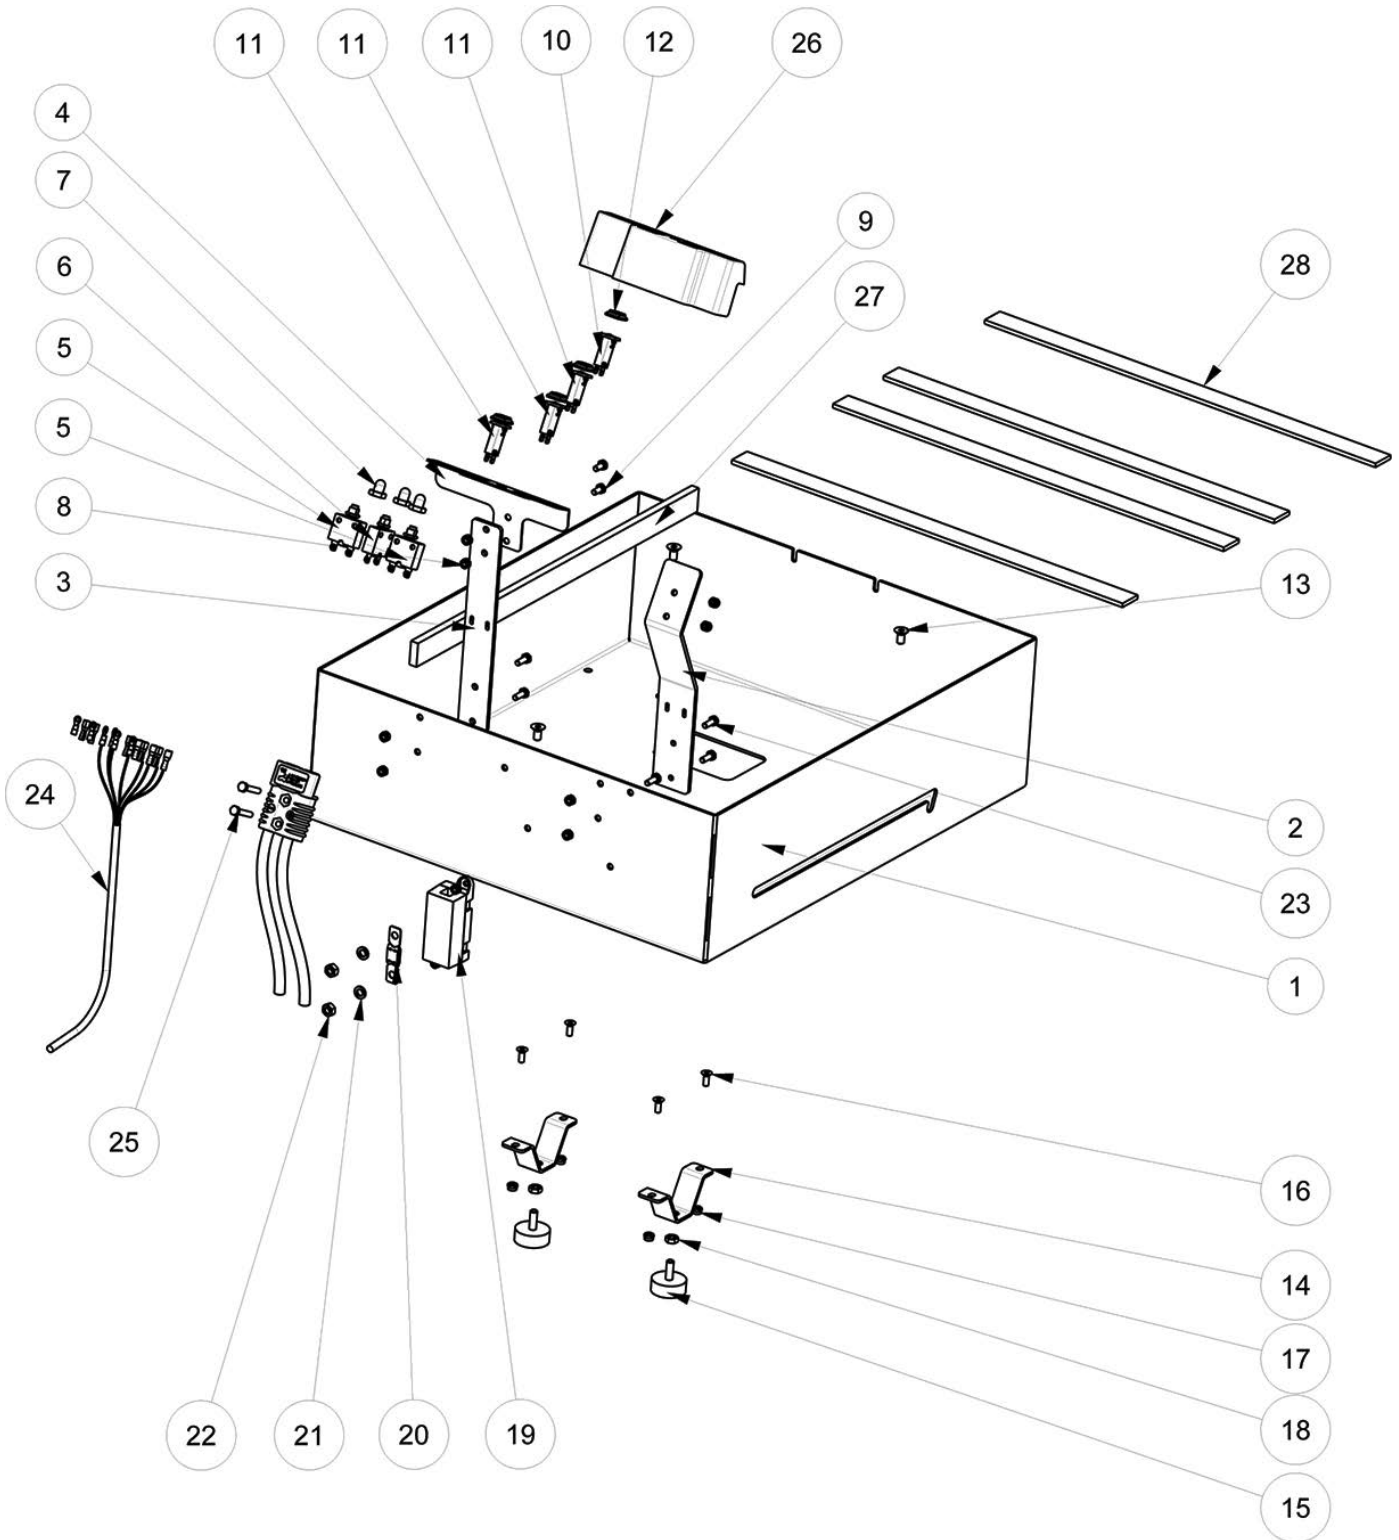

STANDARD PARTS

BATTERY COMPARTMENT GROUP (100cm Cylindrical Brush Model)

BATTERY COMPARTMENT GROUP (100cm Cylindrical Brush Model)

Ref.	Part No.	Mfr. Date	Description	Qty.
1	LAFN11891	( )	Housing	1
2	LAFN11892	( )	Bracket	1
3	LAFN11893	( )	Support	1
4	LAFN11894	( )	Bracket	1
5	METT00138	( )	Fuse 50a	2
6	METT00132	( )	Fuse 30a	1
7	MEVR02900	( )	Cap Circuit Breaker	3
8	897105	( )	Nut, M6, Inox	2
9	897130	( )	Screw, Te, M6x12, Uni5739, A2	2
10	METT00137	( )	Fuse 4a	1
11	METT00136	( )	Fuse 3a	3
12	1064191	( )	Boot, Circuitbreaker	4
13	897394	( )	Screw, Tspei, M8x16	3
14	LAFN11895	( )	Support	2
15	ABG000026	( )	Vibration Damp	2
16	VTVT00832	( )	Screw Tspei M6x16 Inox	4
17	897105	( )	Nut, M6, Inox	12
18	VTDD00530	( )	Nut M8 Uni 5589	2
19	MEVR00146	( )	Fuse Box	1
20	MEVR01925	( )	Fuse 150a	1
21	897216	( )	Washer, D. 8, Grw, Uni1751, Inox	2
22	897229	( )	Nut, M8, Uni5588, Inox, A2	2
23	897128	( )	Screw Te 6x16 Uni5739	6
24	MECB02350	( )	Wiring (Main Harness)	1
25	897321	( )	Screw, M6x35, Uni5739, Inox	2
26	MPVR13591	( )	Cover	1
27	GUG000023	( )	Foam, Adhesive, 30x10x555	1
28	GUG000763	( )	Foam, Adhesive, 30x5x550	4