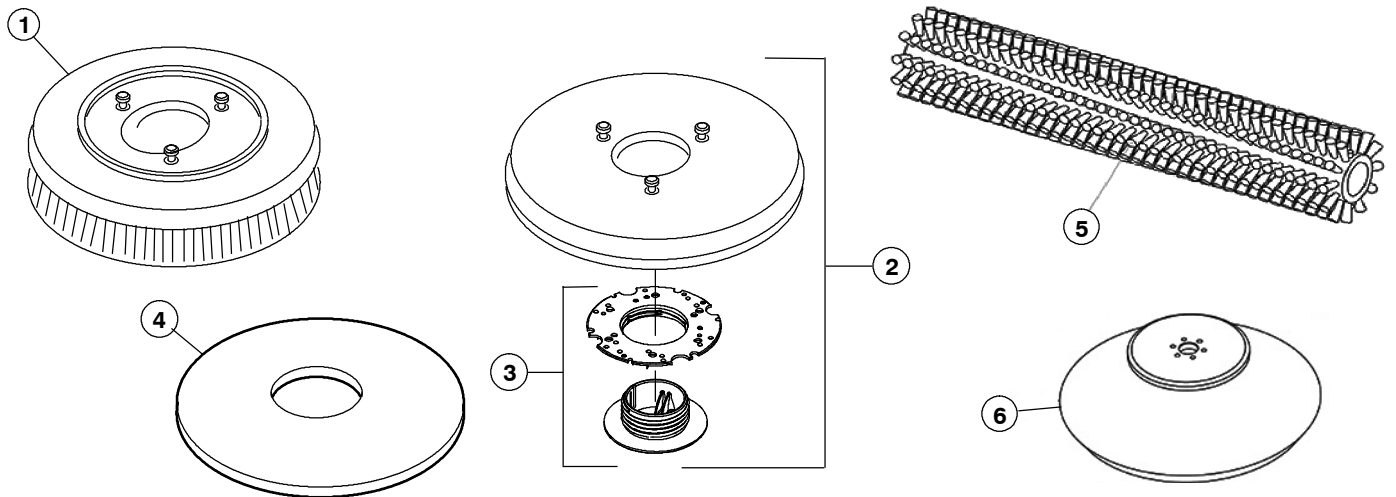

BRUSHES / PAD DRIVER AND PADS

105cm Disk Model

Ref.	Part No.	Mfr. Date	Description	Qty.
1	SPPV01545	( )	Brush Assy, Disk, PPL, Soft, 53cm	2
1	SPPV01546	( )	Brush Assy, Disk, PPL, Medium, 53cm	2
1	SPPV01547	( )	Brush, Abrv, 53cm (Tynex 120)	2
1	SPPV01548	( )	Brush, Abrv, 53cm (Tynex 240)	2
1	SPPV01549	( )	Brush, Abrv, 53cm (Tynex 320)	2
1	SPPV01550	( )	Brush, Disk, Pes, Mix 5, 48cm	2
∇	2	SPPV01154	( ) Pad Holder, 53cm	2
▲	3	MPVR04717	( ) Screw, Fixed, Disk	1
4	1266517	( )	Pad, Buff, 21.0d, Red [5 pc]	1
4	1266518	( )	Pad, Polish, 21.0d, White [5 pc]	1
4	1266519	( )	Pad, Scb, 21.0d, Blue [5 pc]	1
4	1266520	( )	Pad, Strip, 21.0d, Brown [5 pc]	1
4	1266521	( )	Pad, Strip, 21.0d, Black [5 pc]	1

100cm Cylindrical Brush Model

Ref.	Part No.	Mfr. Date	Description	Qty.
5	SPPV01330	( )	Brush, Cyl, Soft, 100cm [Qty 5]	2
5	SPPV01331	( )	Brush, Cyl, Med, PPL, 100cm [Qty 2]	2
6	PMVR00283	( )	Brush, Side, Ppl	2
6	PMVR07065	( )	Brush, Side, Mix Ppl/Steel, Abr	2

∇ ASSEMBLY

▲ INCLUDED IN ASSEMBLY