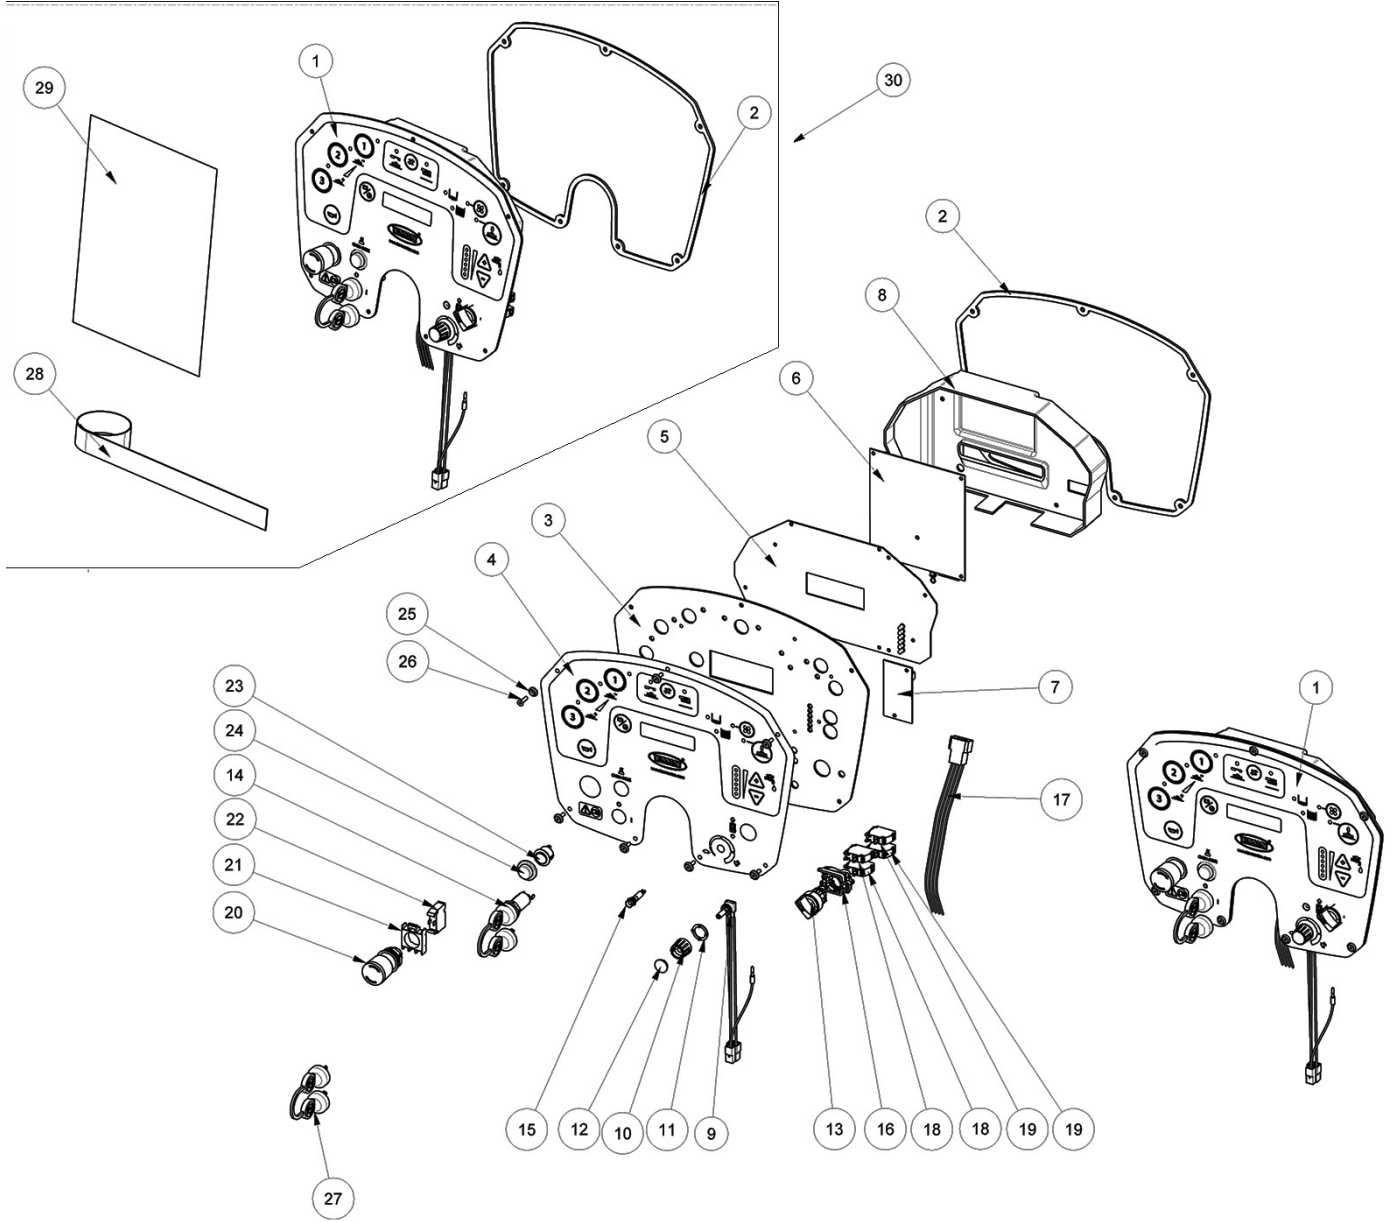

STANDARD PARTS

CONTROL PANEL GROUP (Chem Dose Model)

CONTROL PANEL GROUP (Chem Dose Model)

Ref.	Part No.	Mfr.	Description	Qty.
1	MECE00940	( )	Panel	1
2	GUG000702	( )	Gasket, Panel, Control	1
3	LAFN11719	( )	Panel, Control	1
4	ETET17986	( )	Label (Order Label Kit KTRI06603)	1
5	MECE00531	( )	Circuitboard, Display	1
6	MECE00532	( )	Circuitboard, Logic	1
7	MECE00533	( )	Circuitboard, Interface	1
8	MPVR05840	( )	Cover, Circuitboard, Display	1
9	MEVR02044	( )	Potentiometer, 100K	1
10	MEVR01573	( )	Knob	1
11	MEVR01574	( )	Nut, Ring	1
12	MEVR01575	( )	CAP, Knob	1
13	MEVR02011	( )	Switch, Selector	1
14	MECI00723	( )	Switch, Key	1
15	MECB01250	( )	Light, Led	1
16	MEVR02038	( )	Mount, Switch	1
17	MECB02035	( )	Harness, Panel, Control	1
18	MEVR02039	( )	Connector	2
19	MEVR02012	( )	Connector	2
20	MECI00582	( )	Switch, Safety, Shutoff	1
21	MECI00583	( )	Mount, Switch	1
22	MECI00584	( )	Connector	1
23	MECI00556	( )	Switch	1
24	MPVR13481	( )	Cover	1
25	VTRS00119	( )	Washer, Screw, Black	7
26	897502	( )	Screw, Flt, Soc, M4X16, UNI5933	7
27	MEVR02703	( )	Key, Ignition	1
28	MEVR02709	( )	Strap, Ground	1
29	PLDC04564	( )	Manual, Instr	1
30	KTRI06598	( )	Kit, Label ECH20	1

* Requires Tennant *True* service or an authorized Tennant service provider.