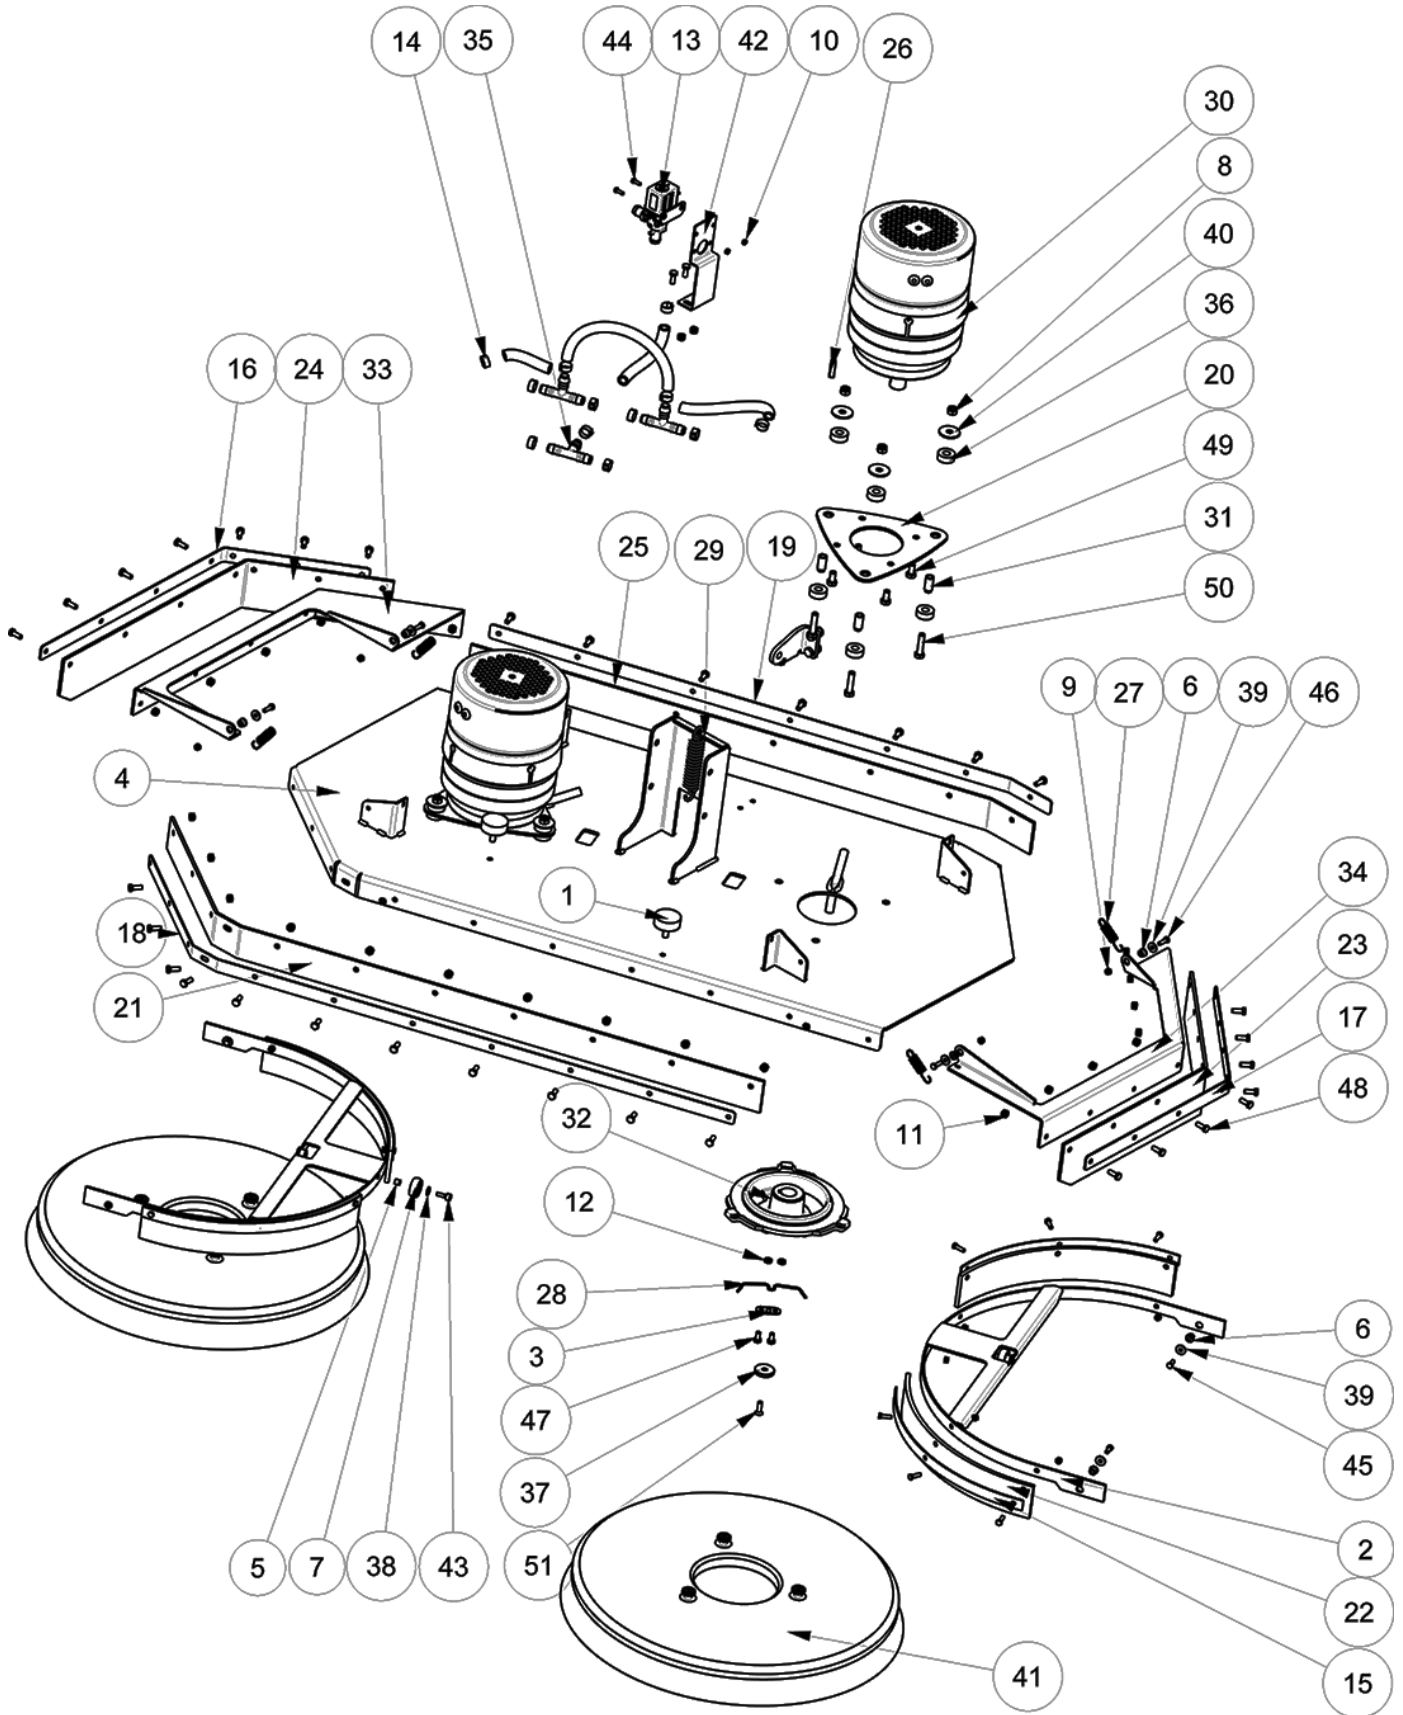

STANDARD PARTS

SCRUB HEAD GROUP (105cm Disk Model) - Contd

SCRUB HEAD GROUP (105cm Disk Model) - Contd

Ref.	Part No.	Mfr. Date	Description	Qty.
40	897375	( )	Washer, D. 8 X32, Uni6593, Inox	6
41	SPPV01546	( )	Brush, Ppl, Soft 53cm	2
42	LAFN05835	( )	Bracket, Solenoid Valve	1
43	897352	( )	Screw, Tcei, M.6x16	2
44	897453	( )	Screw, Te, M4x12, Uni5739, Inox	2
45	897459	( )	Screw, M5x12, Te, Inox	4
46	897145	( )	Screw, Te, M5x16, Uni5739, Inox	16
47	897130	( )	Screw, Te, M6x12, Uni5739, A2	4
48	897128	( )	Screw Te 6x16 Uni5739	35
49	897184	( )	Screw, Te, M8x16, Uni5739, A2	8
50	897243	( )	Screw Te M8x35 Uni5739 Inox	6
51	897277	( )	Screw, Tspei, M6x20, Uni5933	2