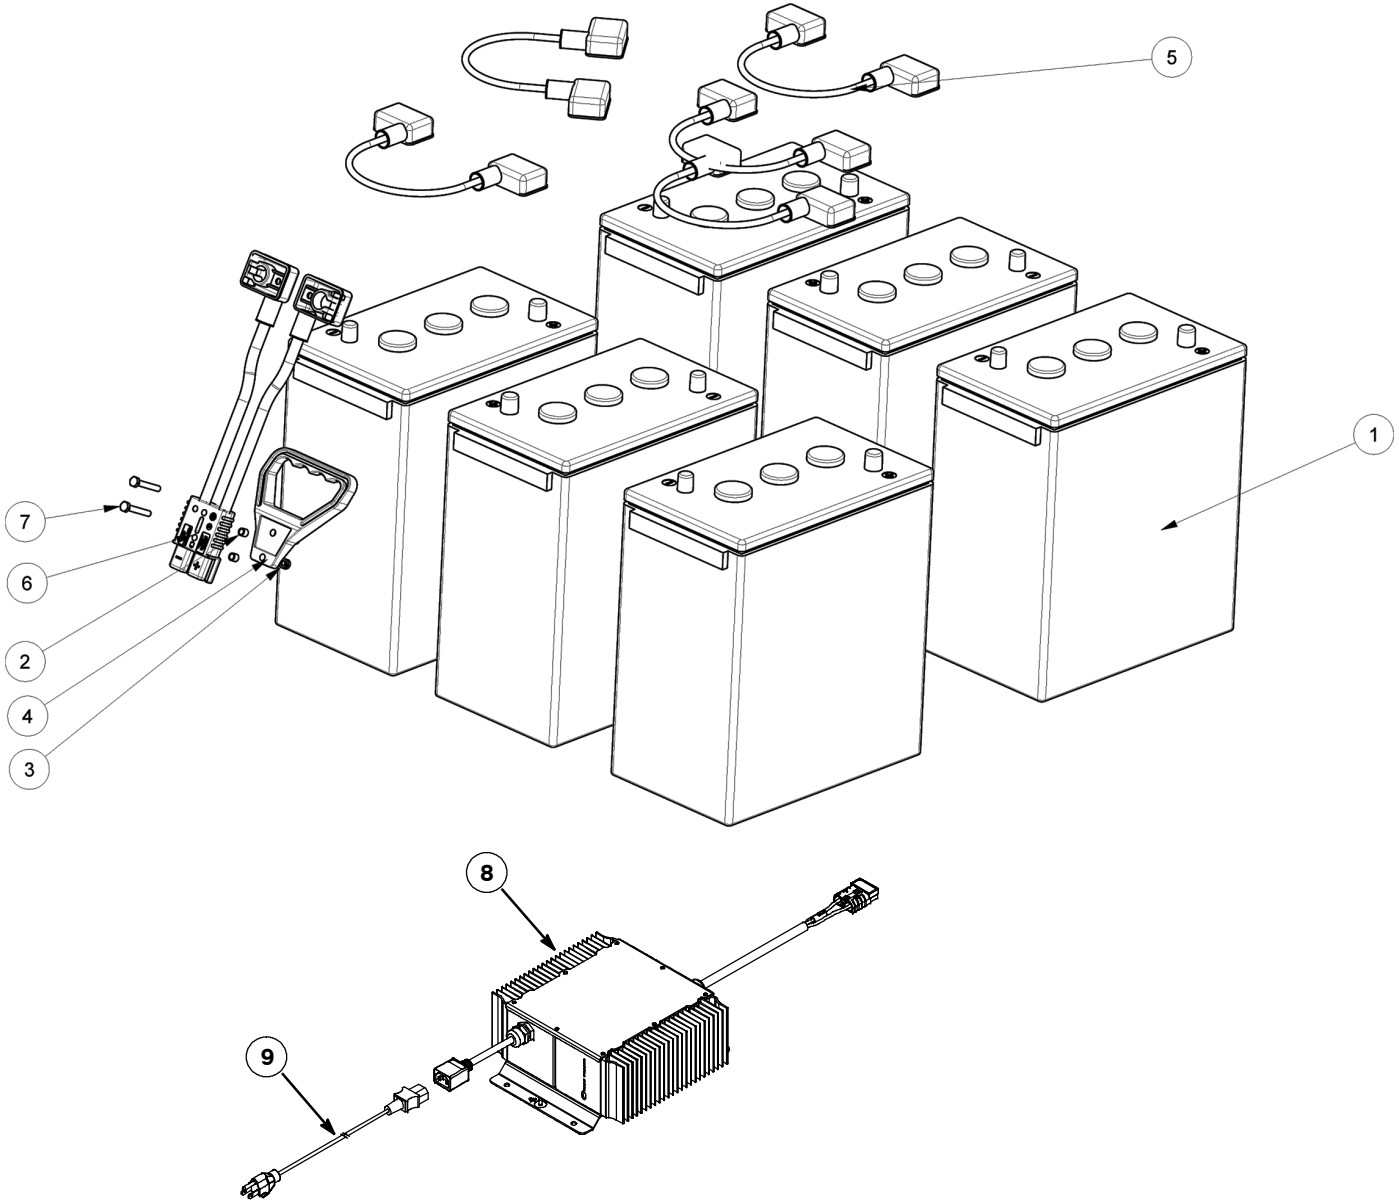

BATTERY AND CHARGER GROUP

Ref.	Part No.	Mfr. Date	Description	Qty.
1	L-GF06240V	( )	6v 240ah Exide Gel Battery [Tps]	6
1	L-1070587	( )	J305h- Ac Local Batt, Wet, 06vdc, 360ah	6
2	897231	( )	Bushing, 6b 8d 7l	2
3	897105	( )	Nut, Hex, M6, Ss	2
4	MPVR01072	( )	Handle, Sb175	1
5	897205	( )	Cable Assy, Battery, Bridge, W/ Terminal	5
6	MECB02057	( )	Cable, Battery, Connector	1
7	VTVT15145	( )	Screw, Hex, M6x40, Ss, Uni5739	1
8	9001054	( )	Charger Kit, 36vdc, Ci[Export/Euro/Asia]	1
9	1026325	( )	Cord, Power, 1.0mm2/3 Blk[2.5meter, Aus]	1