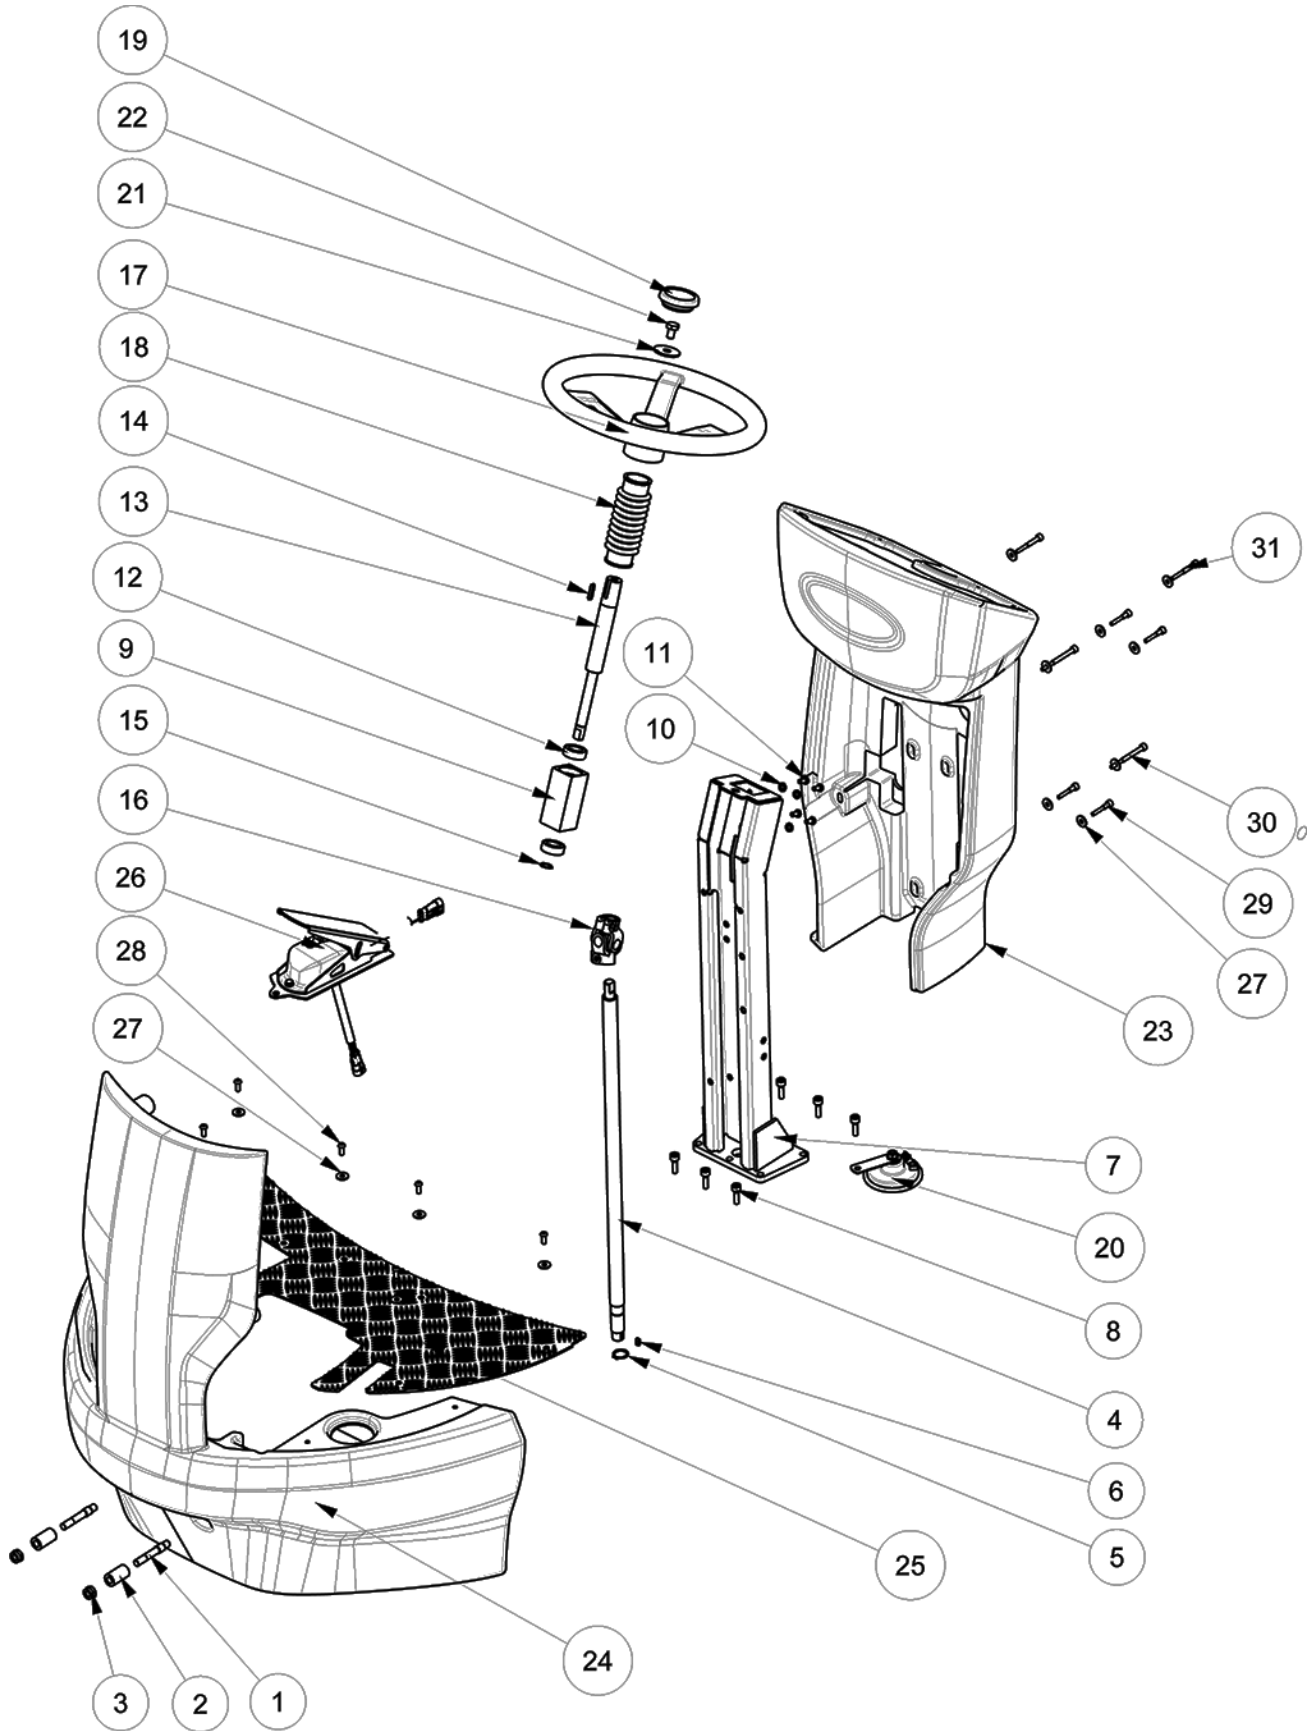

STANDARD PARTS

STEERING COLUMN GROUP (100CM Cylindrical Brush Model)

STEERING COLUMN GROUP (100CM Cylindrical Brush Model)

Ref.	Part No.	Mfr. Date	Description	Qty.
1	LAFN11919	( )	Pin	2
2	MPVR05631	( )	Spacer, Pvc	2
3	897431	( )	Nut Autobl.M10 Inox Din 985	2
4	LAFN08820	( )	Shaft	1
5	897280	( )	Circlip, D. 20, Uni7435	1
6	VTVR00229	( )	Key 5x5x12	1
7	LAFN05787	( )	Support	1
8	VTVT00639	( )	Screw Tcei 8x25	6
9	LAFN04133	( )	Hub, Steering Shaft	1
10	897106	( )	Washer, Flat, 6,00x11,00x1,6, Ss	8
11	897130	( )	Screw, Te, M6x12, Uni5739, A2	4
12	CUVR17004	( )	Ball Bearing 6202 - 2rs1	2
13	LAFN04076	( )	Shaft, Upper Steering	1
14	VTVR33667	( )	Key Uni 6604 5x5x25	1
15	VTAE17003	( )	Circlip Esterno Din 471 D.15	1
16	897397	( )	Joint, Steering	1
17	MPVR01517	( )	Wheel, Steering	1
18	897408	( )	Bellows, Shaft, Steering	1
19	MPVR47026	( )	Cap, Black L.14	1
20	MEVR04383	( )	Horn, 36v	1
21	897401	( )	Washer, M10x40x2,5, Uni6593, Zb	1
22	VTVT00076	( )	Screw Te Uni 5739 10x16 Zb	1
23	MPVR13220	( )	Crankcase Rear	1
24	MPVR13430	( )	Panel, Side	1
25	LAFN11896	( )	Plate	1
26	PMVR02056	( )	Kit Throttle (See Breakdown)	1
27	897112	( )	Washer, Flat, 6,00x18,00x1,6	15
28	897446	( )	Screw, Tbei, M6x16	7
29	VTVT00729	( )	Screw Tcei M. 6- 35	4
30	VTVT00298	( )	Screw Tcei M6x70 Uni5931	2
31	VTVT00261	( )	Screw Tcei M,6x50 Zc, Uni,5931	2