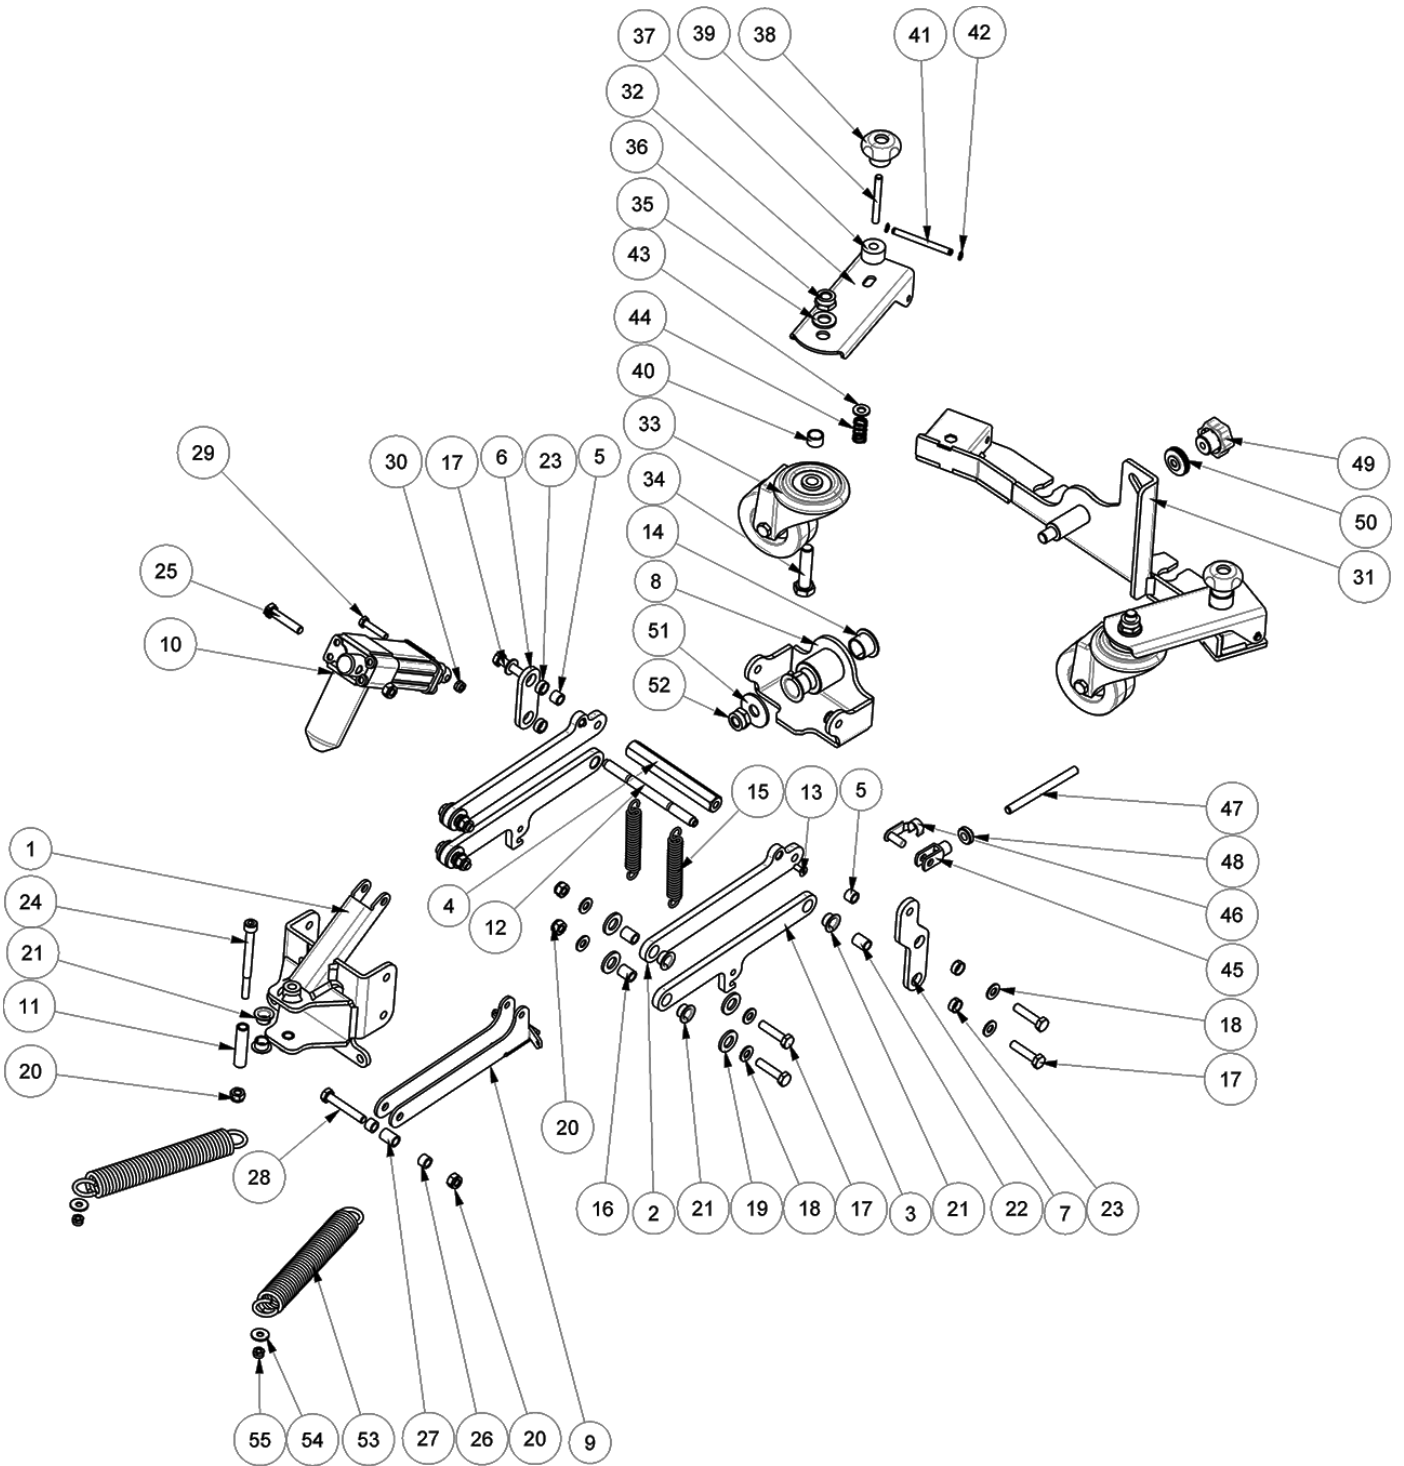

SQUEEGEE LIFT BRACKET GROUP

SQUEEGEE LIFT BRACKET GROUP

Ref.	Part No.	Mfr. Date	Description	Qty.
1	LAFN08809	( )	Lever	1
2	LAFN11223	( )	Arm	2
3	LAFN11737	( )	Arm, Squeegee	2
4	LAFN09239	( )	Spacer	1
5	897336	( )	Bushing D. 9x12x 8.3	2
6	LAFN11224	( )	Rod, Connecting	1
7	LAFN11225	( )	Rod, Connecting	1
8	LAFN08812	( )	Bracket	1
9	LAFN05777	( )	Lever, Lifting, Wiper	1
10	MOCC00394	( )	Actuator, Squeegee 36v	1
11	LAFN07879	( )	Bushing	1
12	LAFN08808	( )	Pin	1
13	VTVT01317	( )	Screw, M5X12	2
14	CUVR44216	( )	Bushing Cb 85 2015 31t	2
15	MLML00022	( )	Spring Hook Harness	2
16	897526	( )	Bushing, Sleeve, 8b 12d 15l	4
17	897243	( )	Screw Te M8x35 Uni5739 Inox	8
18	897152	( )	Washer, D.8, Uni6592, Inox	14
19	897215	( )	Washer, D.12x24, Uni6592, Inox	8
20	VTDD01701	( )	Nut M8 Inox+Zin.	9
21	CUVR00130	( )	Bearing, Crawling	8
22	LAFN43369	( )	Spacer D. 9,12 L 16	2
23	LAFN11228	( )	Bushing	4
24	VTVT01701	( )	Bolt, Stud	1
25	897536	( )	Screw, Te, M.8x40	1
26	LAFN04157	( )	Bushing, Joint	2
27	LAFN04139	( )	Spacer, Joint, Wiper	1
28	897232	( )	Screw, Te, M8x50, Inox, A2	1
29	VTVT00433	( )	Screw, M6x30	1
30	897105	( )	Nut, M6, Inox	1
31	KTRI05322	( )	Kit, Bracket, Squeegee	1
32	LAFN08993	( )	Arm, Holder, Wiper	2
33	RTRT00518	( )	Wheel Swivel	2
34	VTVT28885	( )	Screw Te M 12x 50 Uni 5739 Inox	2
35	897215	( )	Washer, D.12x24, Uni6592, Inox	2
36	897241	( )	Nut, M.12, Inox, A2	2
37	ABG000042	( )	Dampener, Vibration	2
38	VTVR35378	( )	Knob F 8max20 D.40	2
39	VTVT01355	( )	Screw M8x60 Uni5923	2