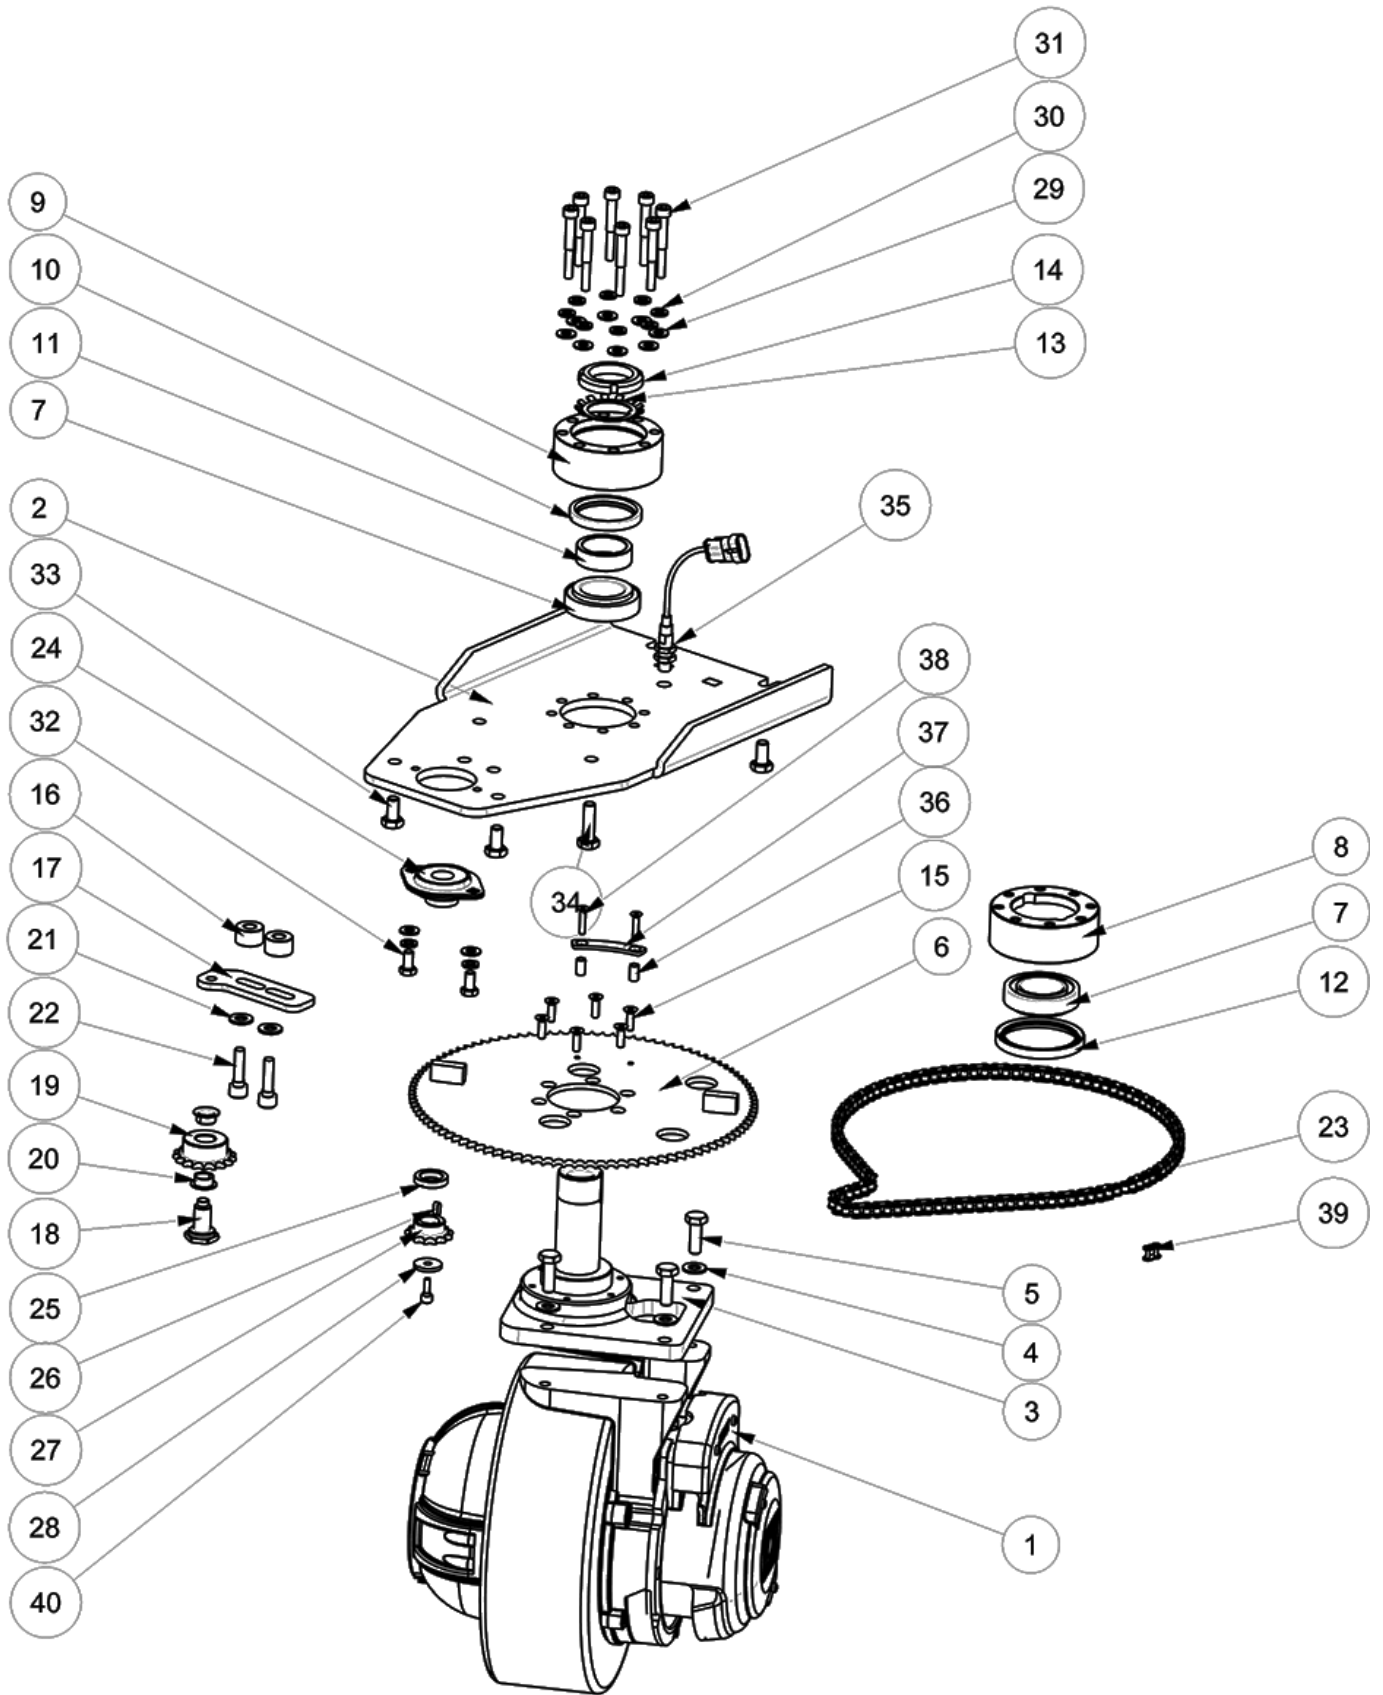

DRIVE WHEEL / STEERING GROUP

DRIVE WHEEL / STEERING GROUP

Ref.	Part No.	Mfr. Date	Description	Qty.
1	MOCC00385	( )	Motorwheel 36v 1100 W D.300 (See Breakdown)	1
2	LAFN11898	( )	Plate	1
3	LAFN06994	( )	Spacer	1
4	897432	( )	Washer, D. 10x21, Uni6592, Inox	4
5	VTVT01541	( )	Screw Te, M10x30, Inox,Uni5739	4
6	LAFN06995	( )	Brake	1
7	CUVR00187	( )	Bearing 40x68x19	2
8	LAFN08830	( )	Bushing	1
9	LAFN08829	( )	Ring	1
10	PVVR00045	( )	Gasket	1
11	LAFN08828	( )	Bushing	1
12	PVVR00044	( )	Gasket	1
13	VTRS00572	( )	Washer	1
14	VTVR00563	( )	Ring, Nut	1
15	897277	( )	Screw, Tspei, M6x20, Uni5933	6
16	LAFN11197	( )	Spacer	2
17	LAFN11195	( )	Support	1
18	LAFN11196	( )	Pin	1
19	MTPL00238	( )	Roller	1
20	CUVR00192	( )	Brush Block Ring	2
21	897432	( )	Washer, D. 10x21, Uni6592, Inox	2
22	VTVT00411	( )	Screw Tcei M10x35 Uni5931	2
23	MTCR00085	( )	Chain 3/8	1
24	897283	( )	Support	1
25	LAFN07029	( )	Spacer	1
26	VTVR00229	( )	Key 5x5x12	1
27	MTCR00070	( )	Pin, Steering Shaft	1
28	LAFN04134	( )	Washer Pinion Steering	1
29	897152	( )	Washer, D.8, Uni6592, Inox	10
30	897216	( )	Washer, D. 8, Grw, Uni1751, Inox	10
31	VTVT01310	( )	Screw Tcei 8x60 Inox Uni5931	8
32	897184	( )	Screw, Te, M8x16, Uni5739, A2	2
33	VTVT13936	( )	Screw, M10x20	4
34	VTVT00458	( )	Screw Te M 10x35 Zinc. Uni 5739	2
35	MECI00779	( )	Sensor, Steering, 24/36V	1
36	LAFN03742	( )	Spacer Silencer	2
37	LAFN08836	( )	Bracket	1
38	VTVT15962	( )	Screw M 5x 25 Tspei Uni 5933	2
39	MTCR47037	( )	Warp Knitting 3/8	1
40	897352	( )	Screw, Tcei, M.6x16	1