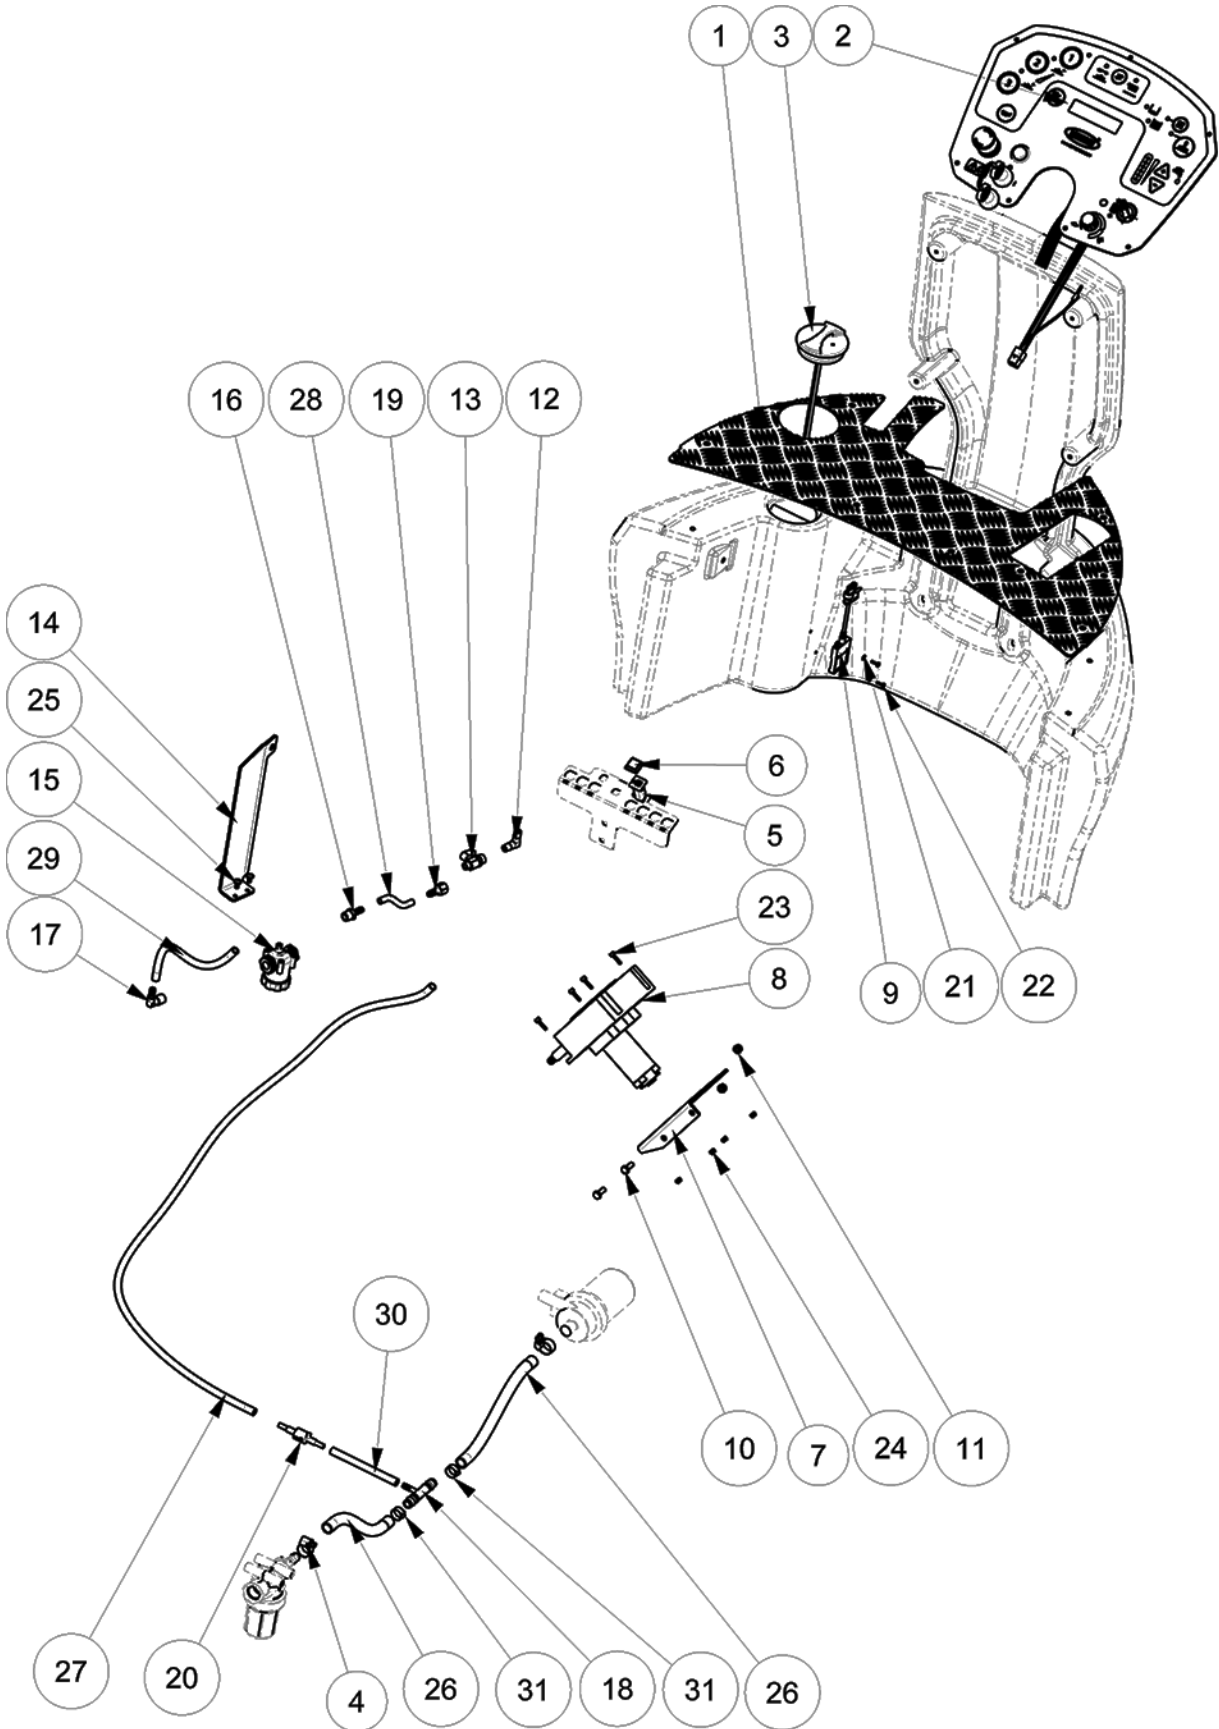

CHEM DOSE GROUP

CHEM DOSE GROUP

Ref.	Part No.	Mfr. Date	Description	Qty.
1	LAFN11897	( )	Plate	1
2	MECE00940	( )	Panel	1
3	897570	( )	Cap, Tank, Solution	1
4	FSVR00096	( )	Clamp 10- 16 Inox	2
5	METT00135	( )	Fuse 2a	1
6	MEVR02864	( )	Cap	1
7	LAFN11921	( )	Plate, Sheet Metal	1
8	PPBP00061	( )	Pump	1
9	MECI00564	( )	Sensor	1
10	897128	( )	Screw Te 6x16 Uni5739	2
11	897105	( )	Nut, M6, Inox	2
12	RCVR00787	( )	Connector	1
13	897578	( )	Hose, Valve, A Sfera, Mf, 1/8	1
14	LAFN11930	( )	Bracket	1
15	9018511	( )	Filter, Water, Compl	1
16	897677	( )	Connector	1
17	RCVR01155	( )	Connector 1/4	1
18	RCVR00745	( )	Fitting, Tee, Detgt	1
19	RCVR01156	( )	Connector 1/8	1
20	RCGR00079	( )	Valve	1
21	VTRS00385	( )	Washer Uni 6592 3,2x7x0,5 Inox	2
22	897203	( )	Screw	2
23	VTVT01556	( )	Screw M4x16 Uni5931 A2	4
24	897276	( )	Nut, M4, Atb, A2	4
25	VTVT01432	( )	Screw 50x10	2
26	TBBP00753	( )	Hose D.12x3 L=230	2
27	TBBP00757	( )	Hose 7x10 L=1050	1
28	TBBP00757	( )	Hose 7x10 L=1050	1
29	TBBP00757	( )	Hose 7x10 L=1050	1
30	TBBP00757	( )	Hose 7x10 L=1050	1
31	FSVR00255	( )	Clamp, Head	2