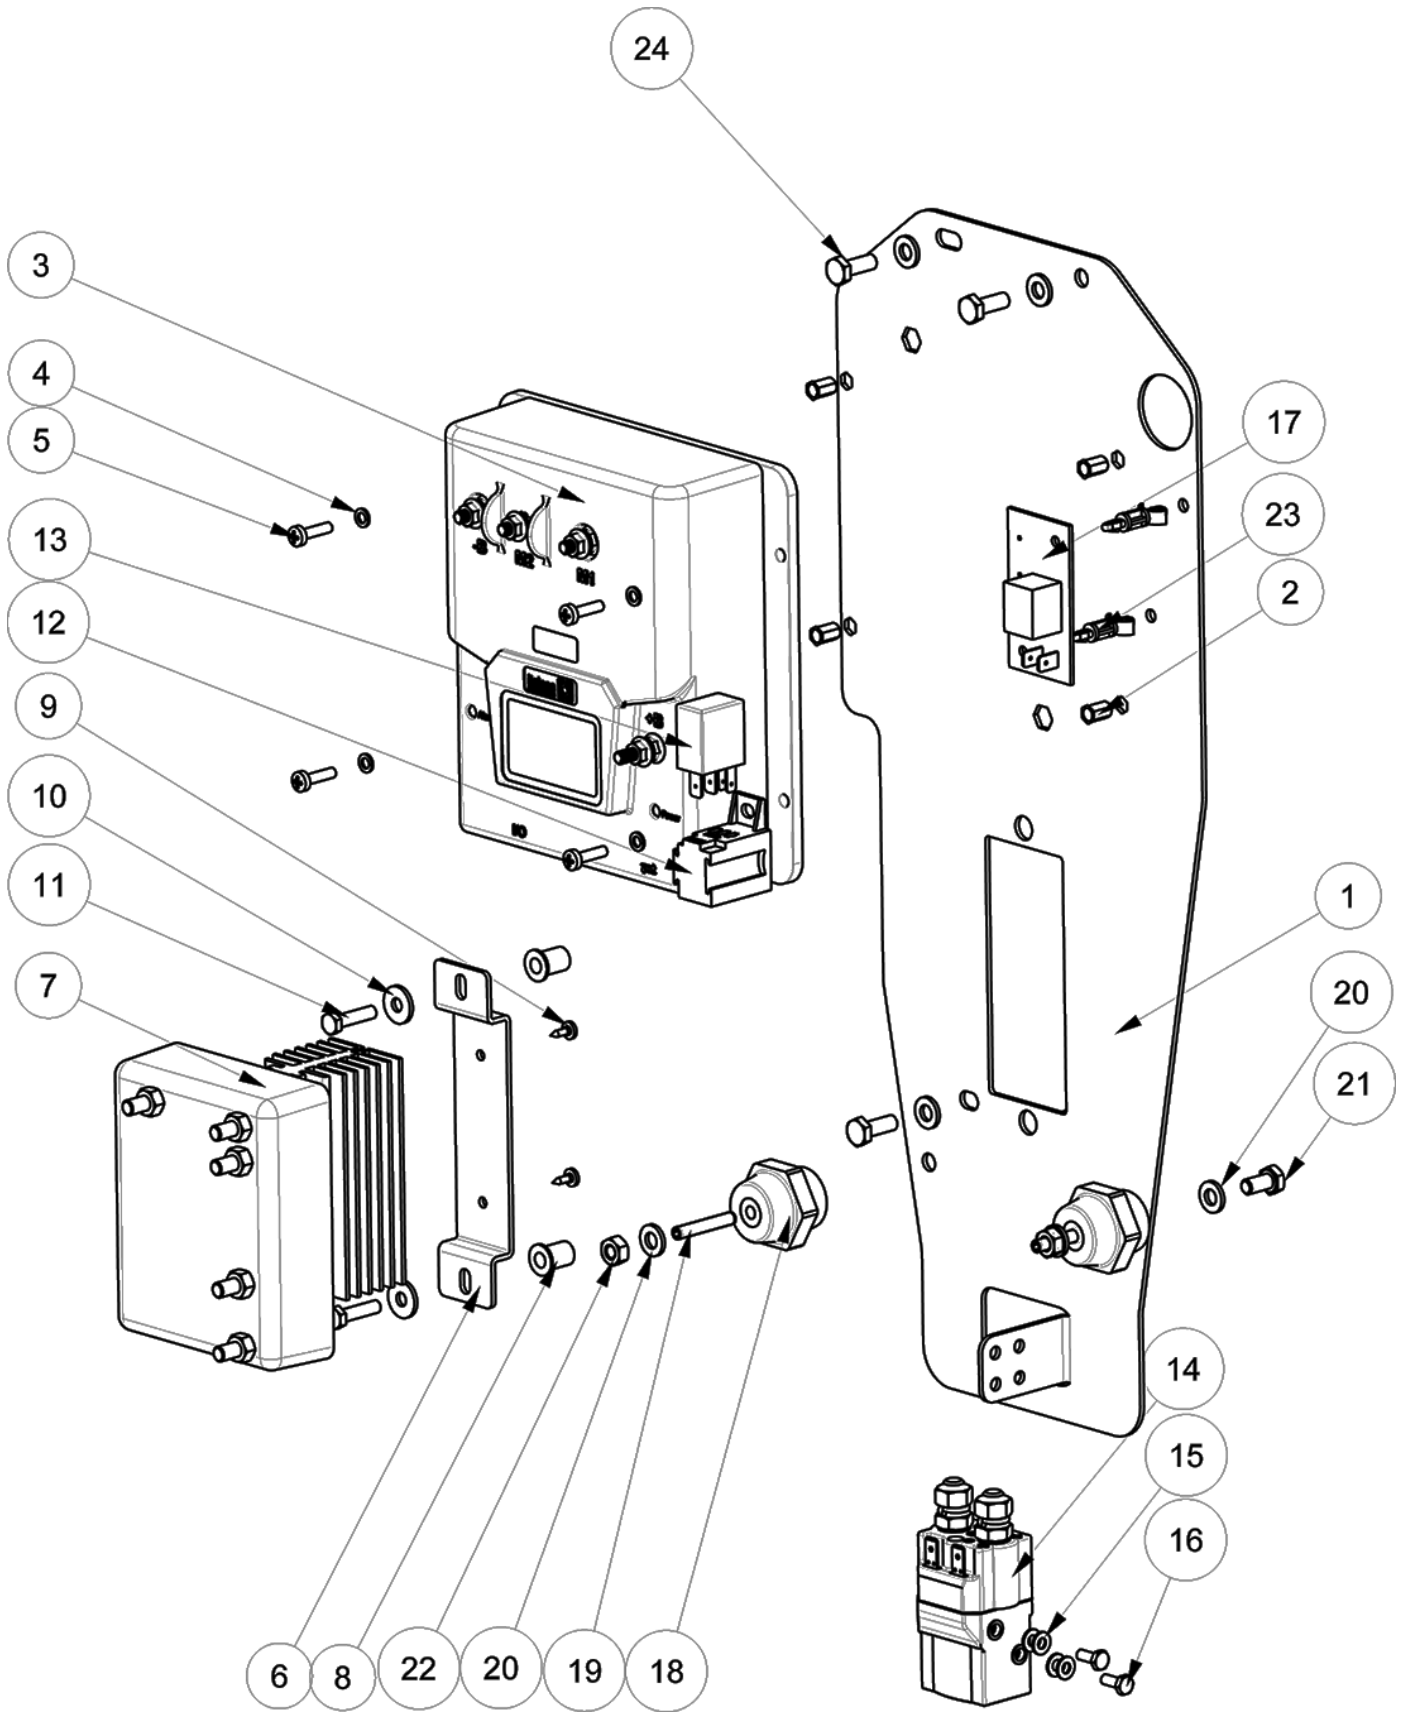

ELECTRICAL COMPONENT GROUP

ELECTRICAL COMPONENT GROUP

Ref.	Part No.	Mfr. Date	Description	Qty.
1	LAFN11890	( )	Plate	1
2	VTVR00306	( )	Insert, Threaded M5	4
3	MECE00927	( )	Panel, Board 7ch4q162 150a 24- 36v	1
4	897204	( )	Washer, D.4, Grover, Uni1751, A2	4
5	897359	( )	Screw, Tctc, M4x16, Acciaio, Inox	4
6	LAFN11849	( )	Plate	1
7	MECE00949	( )	Kit, Controller, 80A, 24V- 36V	1
8	MPVR13464	( )	Bushing	2
9	VTVT00040	( )	Screw	2
10	897384	( )	Washer, M5x14, Inox	2
11	897170	( )	Screw, Te, M5x20	2
12	MEVR02888	( )	Base Te V23333- Z1001- B045	1
13	MECE00456	( )	Relay, Brush Head	1
14	METT00086	( )	Contacto 100a	1
15	897156	( )	Washer, D. 4, Inox	4
16	897151	( )	Screw, Te, M4x10, Inox	2
17	MECE00755	( )	Ct230 Horn Card	1
18	MEVR47082	( )	Insulator	2
19	VTVT00900	( )	Grub Screw M 6- 30 Con Es	2
20	897106	( )	Washer, Flat, 6,00x11,00x1,6, Ss	7
21	897130	( )	Screw, Te, M6x12, Uni5739, A2	2
22	897405	( )	Nut, M6, Uni5588, Inox, A2	2
23	MEVR01708	( )	Column	2
24	897128	( )	Screw Te 6x16 Uni5739	3