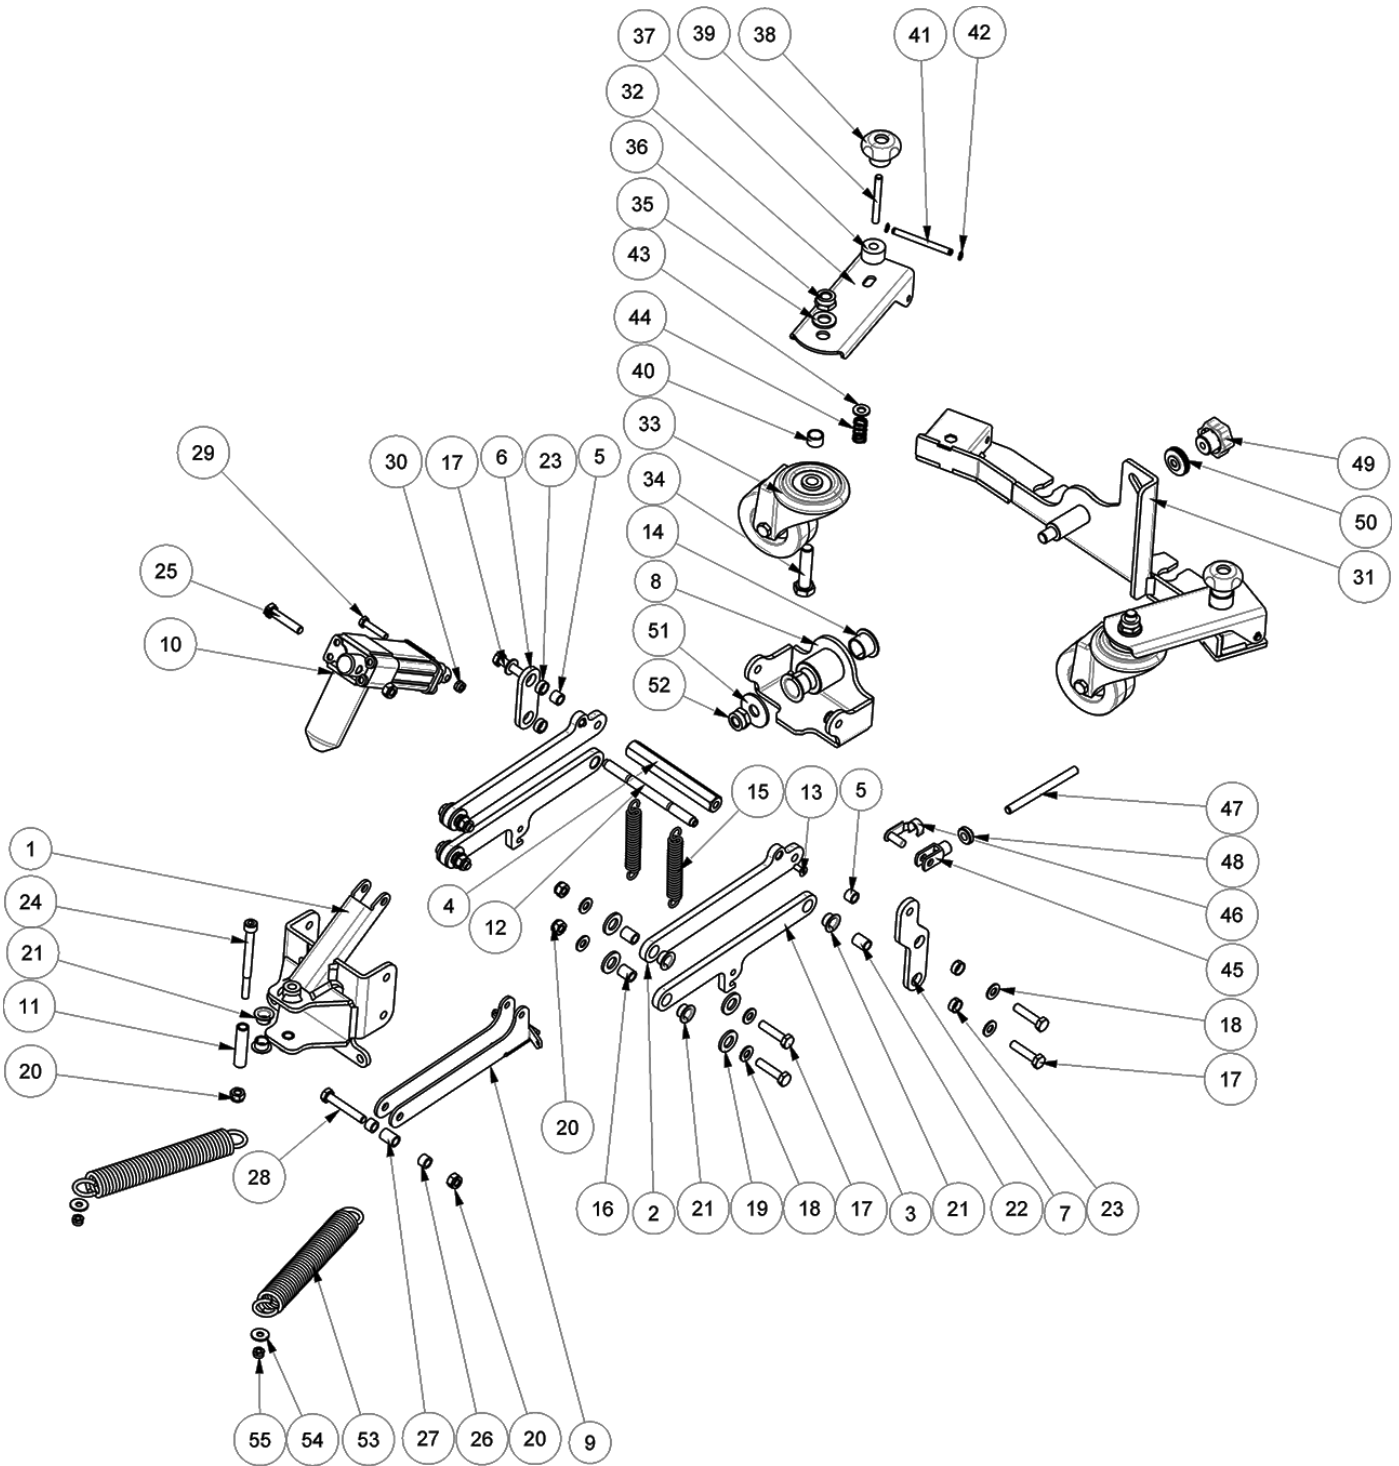

SQUEEGEE LIFT BRACKET GROUP - Contd

SQUEEGEE LIFT BRACKET GROUP - Contd

Ref.	Part No.	Mfr. Date	Description	Qty.
40	LAFN09002	( )	Ring	2
41	LAFN04150	( )	Pin, Wiper Wheel Arm	2
42	VTAE48552	( )	Clip External Din 471 D.6	4
43	897152	( )	Washer, D.8, Uni6592, Inox	2
44	MLML00239	( )	Spring For Wheel	2
45	CMCV00001	( )	Fork Uni 1676 M8x16	1
46	CMCV75718	( )	Clip Uni 1676 M8	1
47	CMCV00181	( )	Tie Rod M8x100	1
48	LAFN08811	( )	Bushing	1
49	VTVT00207	( )	Knob M8	1
50	MPVR05839	( )	Knob	1
51	897247	( )	Washer, D. 12x36x2.5, Uni6593	1
52	897241	( )	Nut, M.12, Inox, A2	1
53	MLML00540	( )	Spring, Squeegee	2
54	897112	( )	Washer, Flat, 6,00x18,00x1,6	2
55	897105	( )	Nut, M6, Inox	2