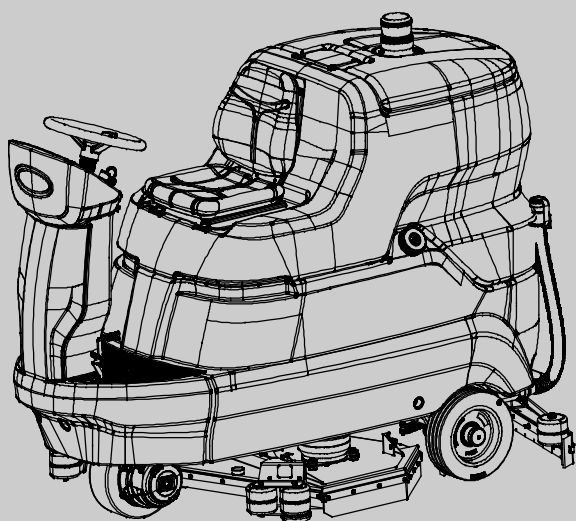

T1581

Rider Floor Scrubber

Parts Manual

Model Part No.:

- LPTB03662 - SCRUBBER [T581 105CM DISK, CHEM DOSE W/ BATT & CHARGER, ANZ]
- LPTB03659 - SCRUBBER [T581, 100CM CYL, CHEM DOSE, W/ BATT & CHARGER, ANZ]
- LPTB03663 - SCRUBBER [T581 105CM DISK, CHEM DOSE W/ BATT W/O CHARGER, ANZ]
- LPTB03660 - SCRUBBER [T581, 100CM CYL, CHEM DOSE, W/ BATT W/O CHARGER, ANZ]
- LPTB03661 - SCRUBBER [T581 105CM DISK, CHEM DOSE W/O BATT & CHARGER, ANZ]
- LPTB03658 - SCRUBBER [T581, 100CM CYL, CHEM DOSE, W/O BATT & CHARGER, ANZ]