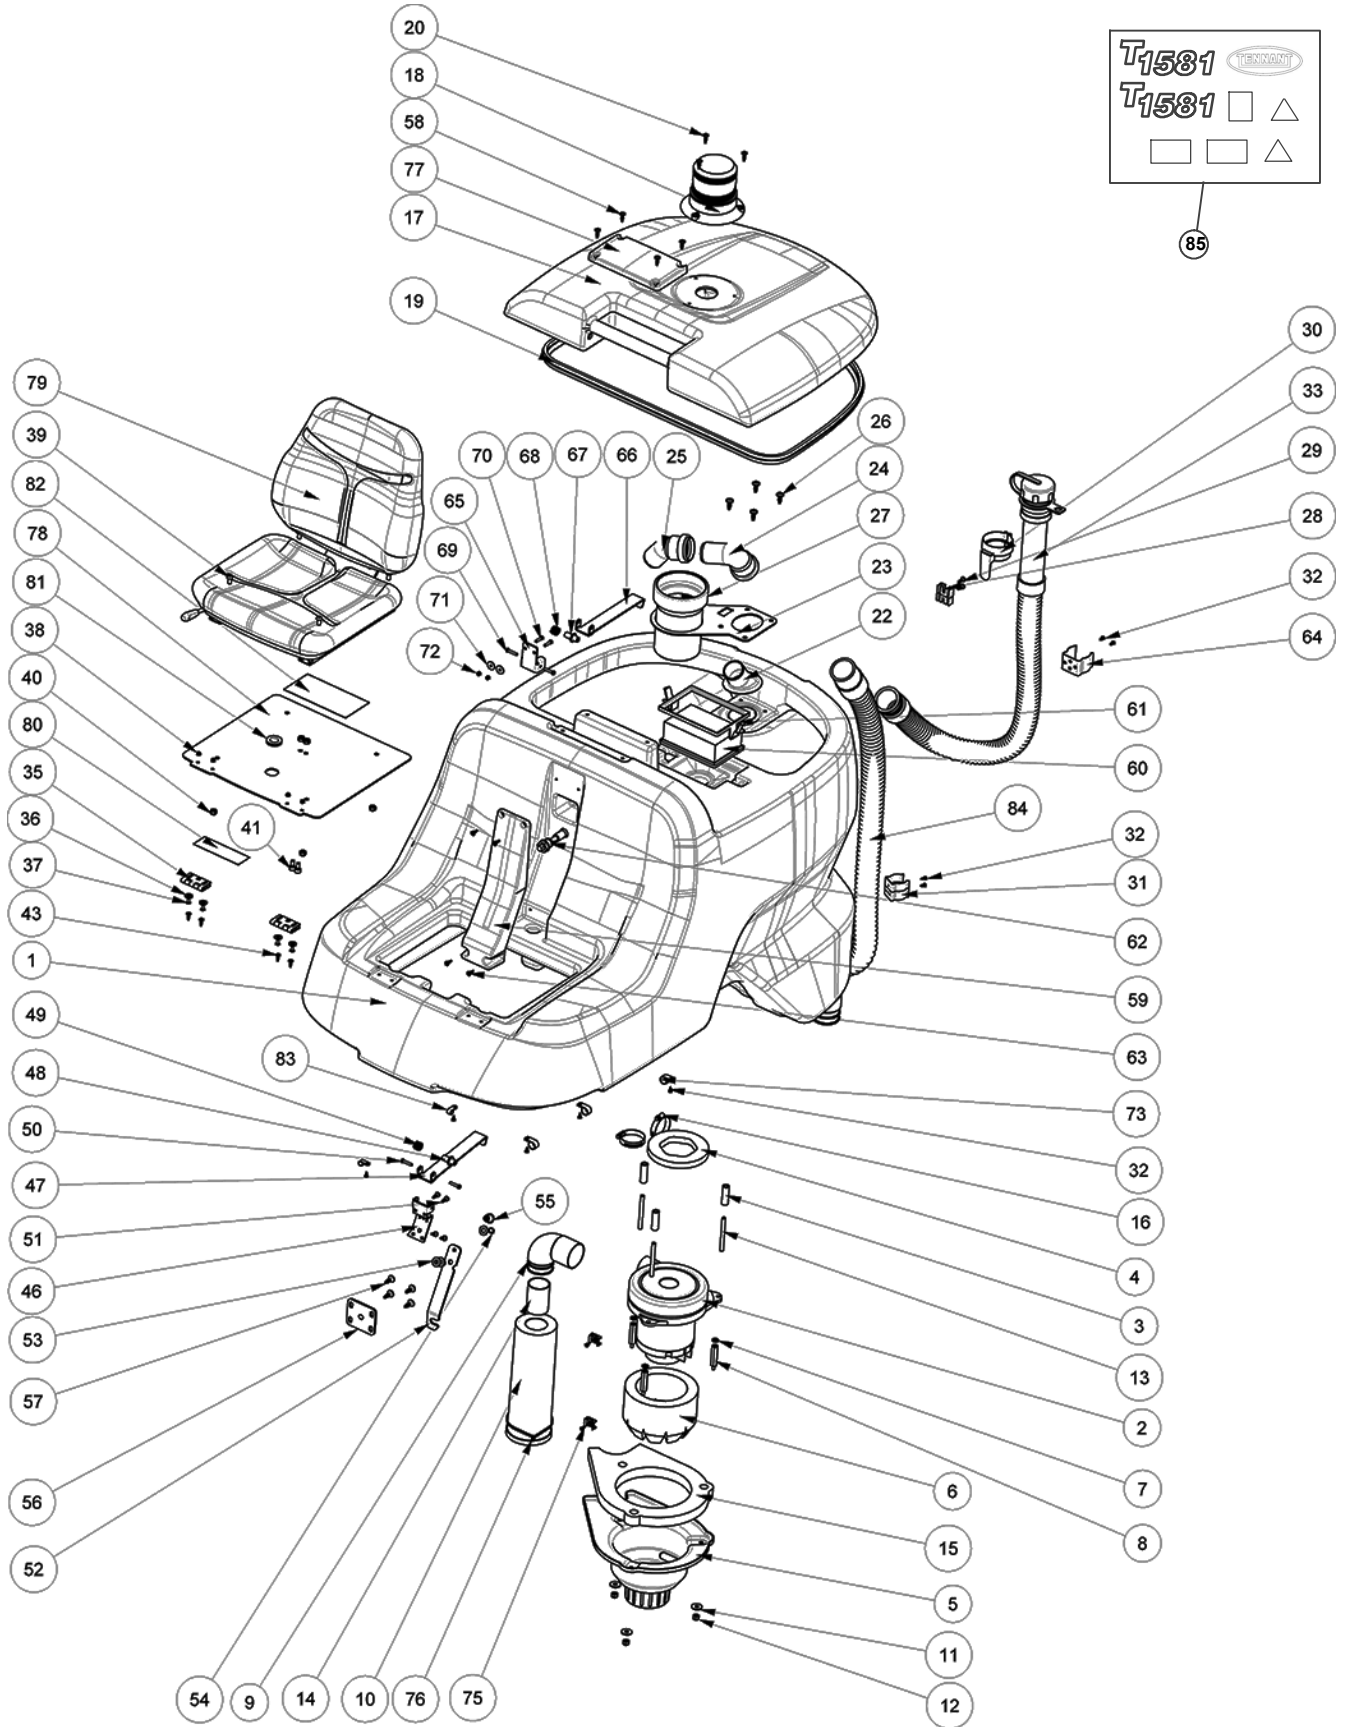

RECOVERY TANK GROUP - Contd

RECOVERY TANK GROUP - Contd

Ref.	Part No.	Mfr. Date	Description	Qty.
50	VTVT00766	( )	Screw Te M. 5- 25	2
51	VTVT01073	( )	Screw Sts Kn1039 6x16 - T25 A2	4
52	LAFN11887	( )	Lever	1
53	897432	( )	Washer, D. 10x21, Uni6592, Inox	3
54	VTAE87276	( )	Seeger Ext. D10 Din471	1
55	PIVR00025	( )	Piston	1
56	LAFN11888	( )	Lever	1
57	VTVT01430	( )	Screw Sts Kn1038 8x22 - T40 A2	4
58	VTVT01591	( )	Screw Sts Kn1038 6x20 T25 A2	4
59	MPVR13450	( )	Seat	1
60	FTDP00880	( )	Filter	1
61	MPVR13447	( )	Frame	1
62	9017737	( )	Float, Shutoff	1
63	VTVT01072	( )	Screw Sts Kn1038 5x16 - T20 A2	4
64	FSVR44166	( )	Clip, Hose D.50	1
65	LAFN11889	( )	Bracket	1
66	LAFN11169	( )	Rod	1
67	LAFN11170	( )	Bushing	1
68	MLML00488	( )	Spring	1
69	VTVT00766	( )	Screw Te M. 5- 25	2
70	897170	( )	Screw, Te, M5x20	2
71	VTVR00636	( )	Washer 5x20 Uni6593 Inox	2
72	VTDD01693	( )	Nut M 5 Inx	2
73	897137	( )	Clamp Fermatubo	3
75	FSVR00243	( )	Base Cable Tie, Plastic	2
76	FSVR00247	( )	Clamp 4.5x360	1
77	MPVR13449	( )	Cover	1
78	LAFN11885	( )	Plate, Sheet Metal	1
79	SESD45981	( )	Seat Sc 73 L.14	1
80	N/A	( )	Label (Order Label Kit KTRI06603)	1
81	MEVR00660	( )	Cap	1
82	N/A	( )	Label (Order Label Kit KTRI06603)	1
83	897334	( )	Duct Lock D.9,5	2
84	TBFX01361	( )	Hose, Squeegee	1
85	KTRI06603	( )	Label Kit. Tank [T1581]	1