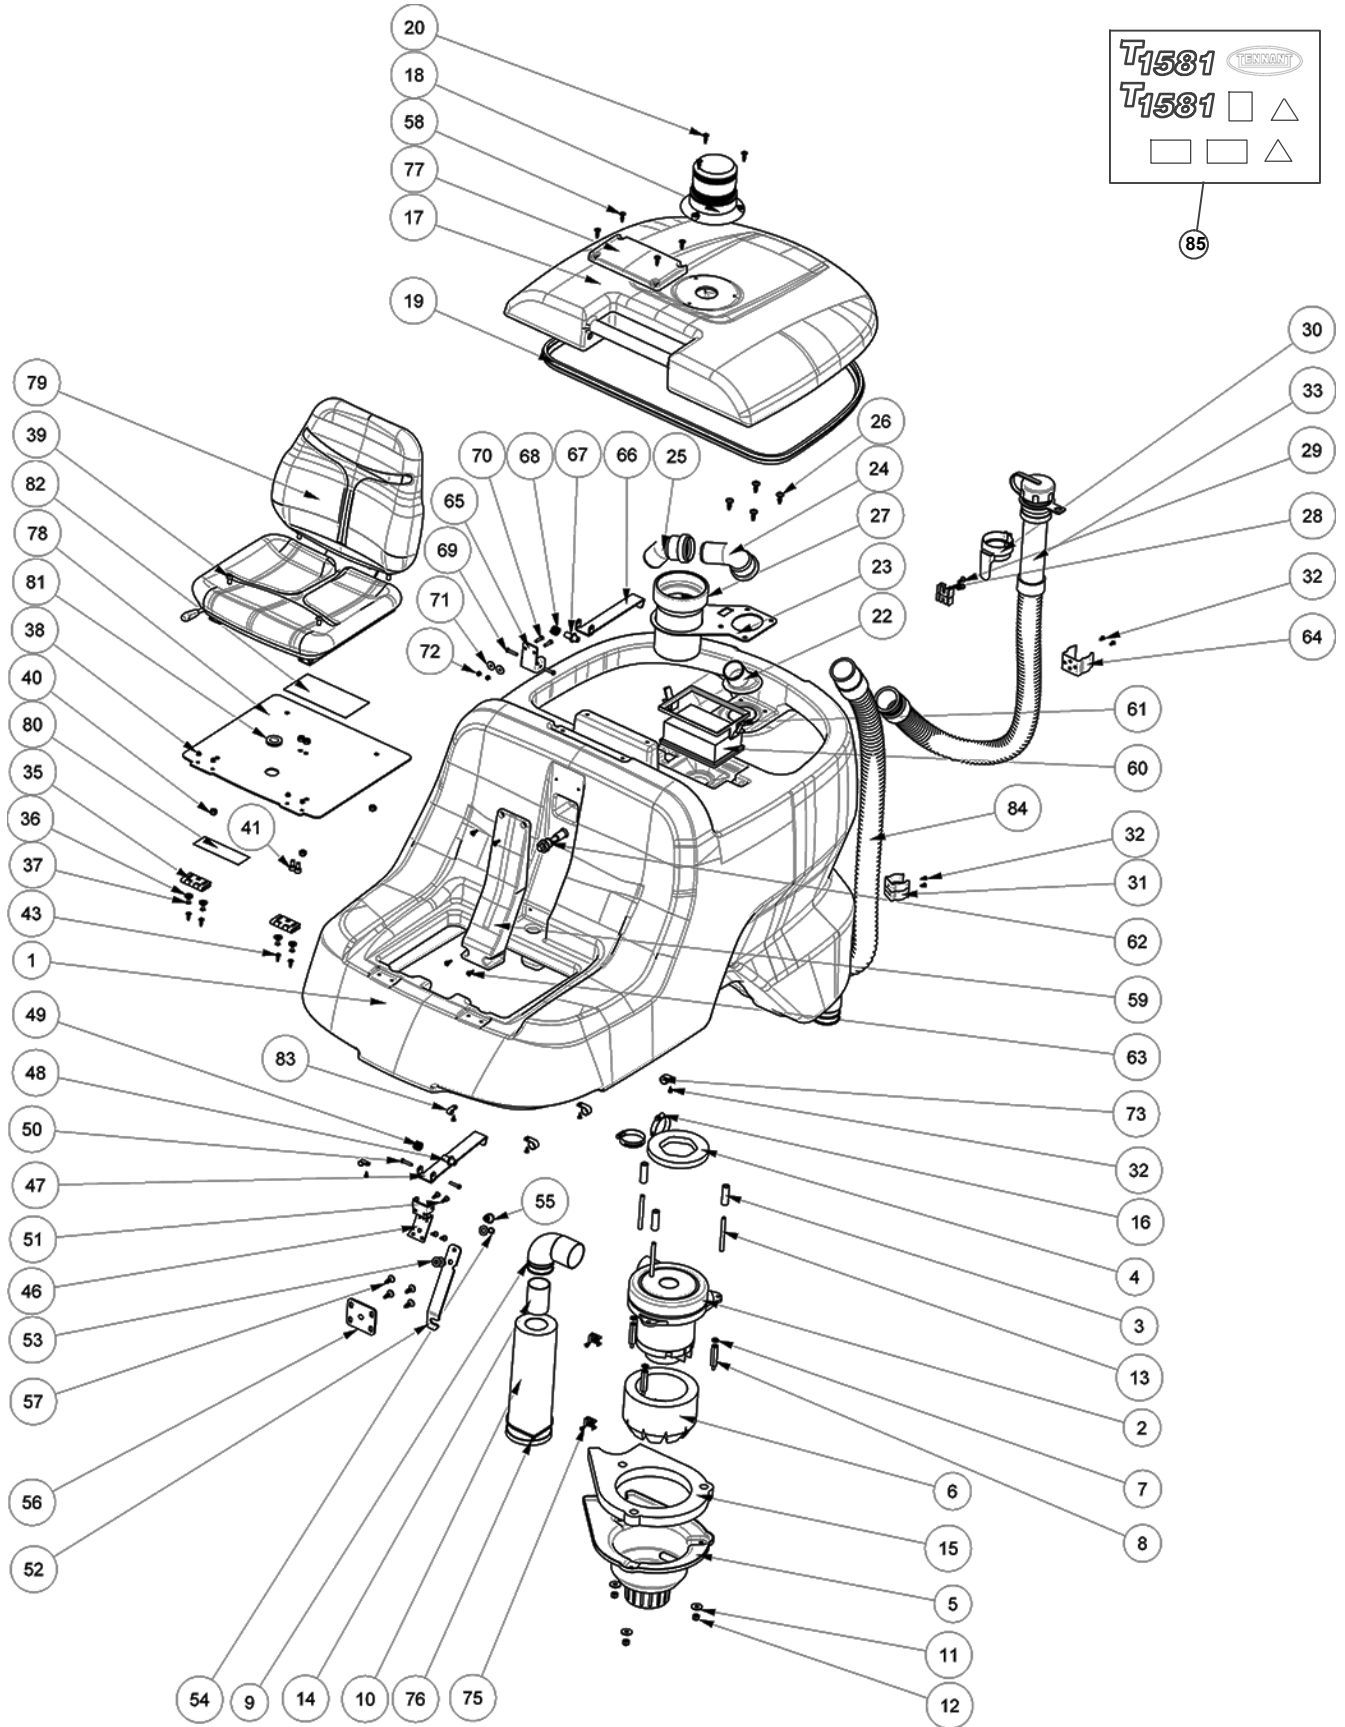

RECOVERY TANK GROUP

RECOVERY TANK GROUP

Ref.	Part No.	Mfr. Date	Description	Qty.
	1	MPVR13428	( ) Tank, Recovery	1
▽	2	MOCC00495	( ) Vacuum Ametek By2 It Dc 650w 36v	1
▲		MEVR02612	( ) Motor, Vacuum, Carbon Brush	1
	3	LAFN03760	( ) Spacer, Wheel	3
	4	GUG000509	( ) Gasket, Vacuum, Motor	1
	5	MPVR13460	( ) Crankcase	1
	6	ITS000110	( ) Dampner	1
	7	897216	( ) Washer, D. 8, Grw, Uni1751, Inox	3
	8	LAFN11920	( ) Spacer Ch13 F8 M6 H52	3
	9	MPVR13497	( ) Sleeve 90	1
	10	MPVR07212	( ) Tube, Air Outlet	1
	11	897120	( ) Washer, D.8x24, Uni6593, Inox	3
	12	VTDD01701	( ) Nut M8 Inox+Zin.	3
	13	VTVR01089	( ) Bar M8x90	3
	15	ITS000111	( ) Dampner	1
	16	897448	( ) Clamp, Hose, Wormdrive, 45 - 60d	2
	17	MPVR13429	( ) Cover, Recovery Tank	1
	18	MELF00053	( ) Light, Flashing	1
	19	GUG000722	( ) Gasket, Lid	1
	20	VTVT01591	( ) Screw Sts Kn1038 6x20 T25 A2	3
	22	MPVR13448	( ) Flange	1
	23	LAFN11884	( ) Support	1
	24	RCVR00764	( ) Connector	1
	25	RCVR00765	( ) Connector	1
	26	VTVT01430	( ) Screw Sts Kn1038 8x22 - T40 A2	4
	27	FTAC00082	( ) Filter, Water	1
	28	MPVR11684	( ) Joint, Tube	1
	29	VTVT01073	( ) Screw Sts Kn1039 6x16 - T25 A2	2
	30	MPVR13105	( ) Hook	1
	31	9017721	( ) Clip, Hose, Recvy	1
	32	VTVT48694	( ) Screw Tcb Tc 5 X12 Uni 9707 Tz	11
	33	TBBP00487	( ) Tube Drain Pu Ct230 (Recovery Drain Hose)	1
	35	CEVR00060	( ) Hinge, Seat	2
	36	897152	( ) Washer, D.8, Uni6592, Inox	4
	37	VTVT01317	( ) Screw, M5X12	4
	38	VTDD01693	( ) Nut M 5 Inx	4
	39	VTVT00779	( ) Screw Tbei M 8x 16 Iso 7380 lx	4
	40	VTDD01701	( ) Nut M8 Inox+Zin.	6
	41	897347	( ) Screw, Tcei, M.8x16	2
	43	VTVT01072	( ) Screw Sts Kn1038 5x16 - T20 A2	4
	46	LAFN11886	( ) Bracket	1
	47	LAFN11169	( ) Rod	1
	48	LAFN11170	( ) Bushing	1
	49	MLML00488	( ) Spring	1

▽ ASSEMBLY

▲ INCLUDED IN ASSEMBLY