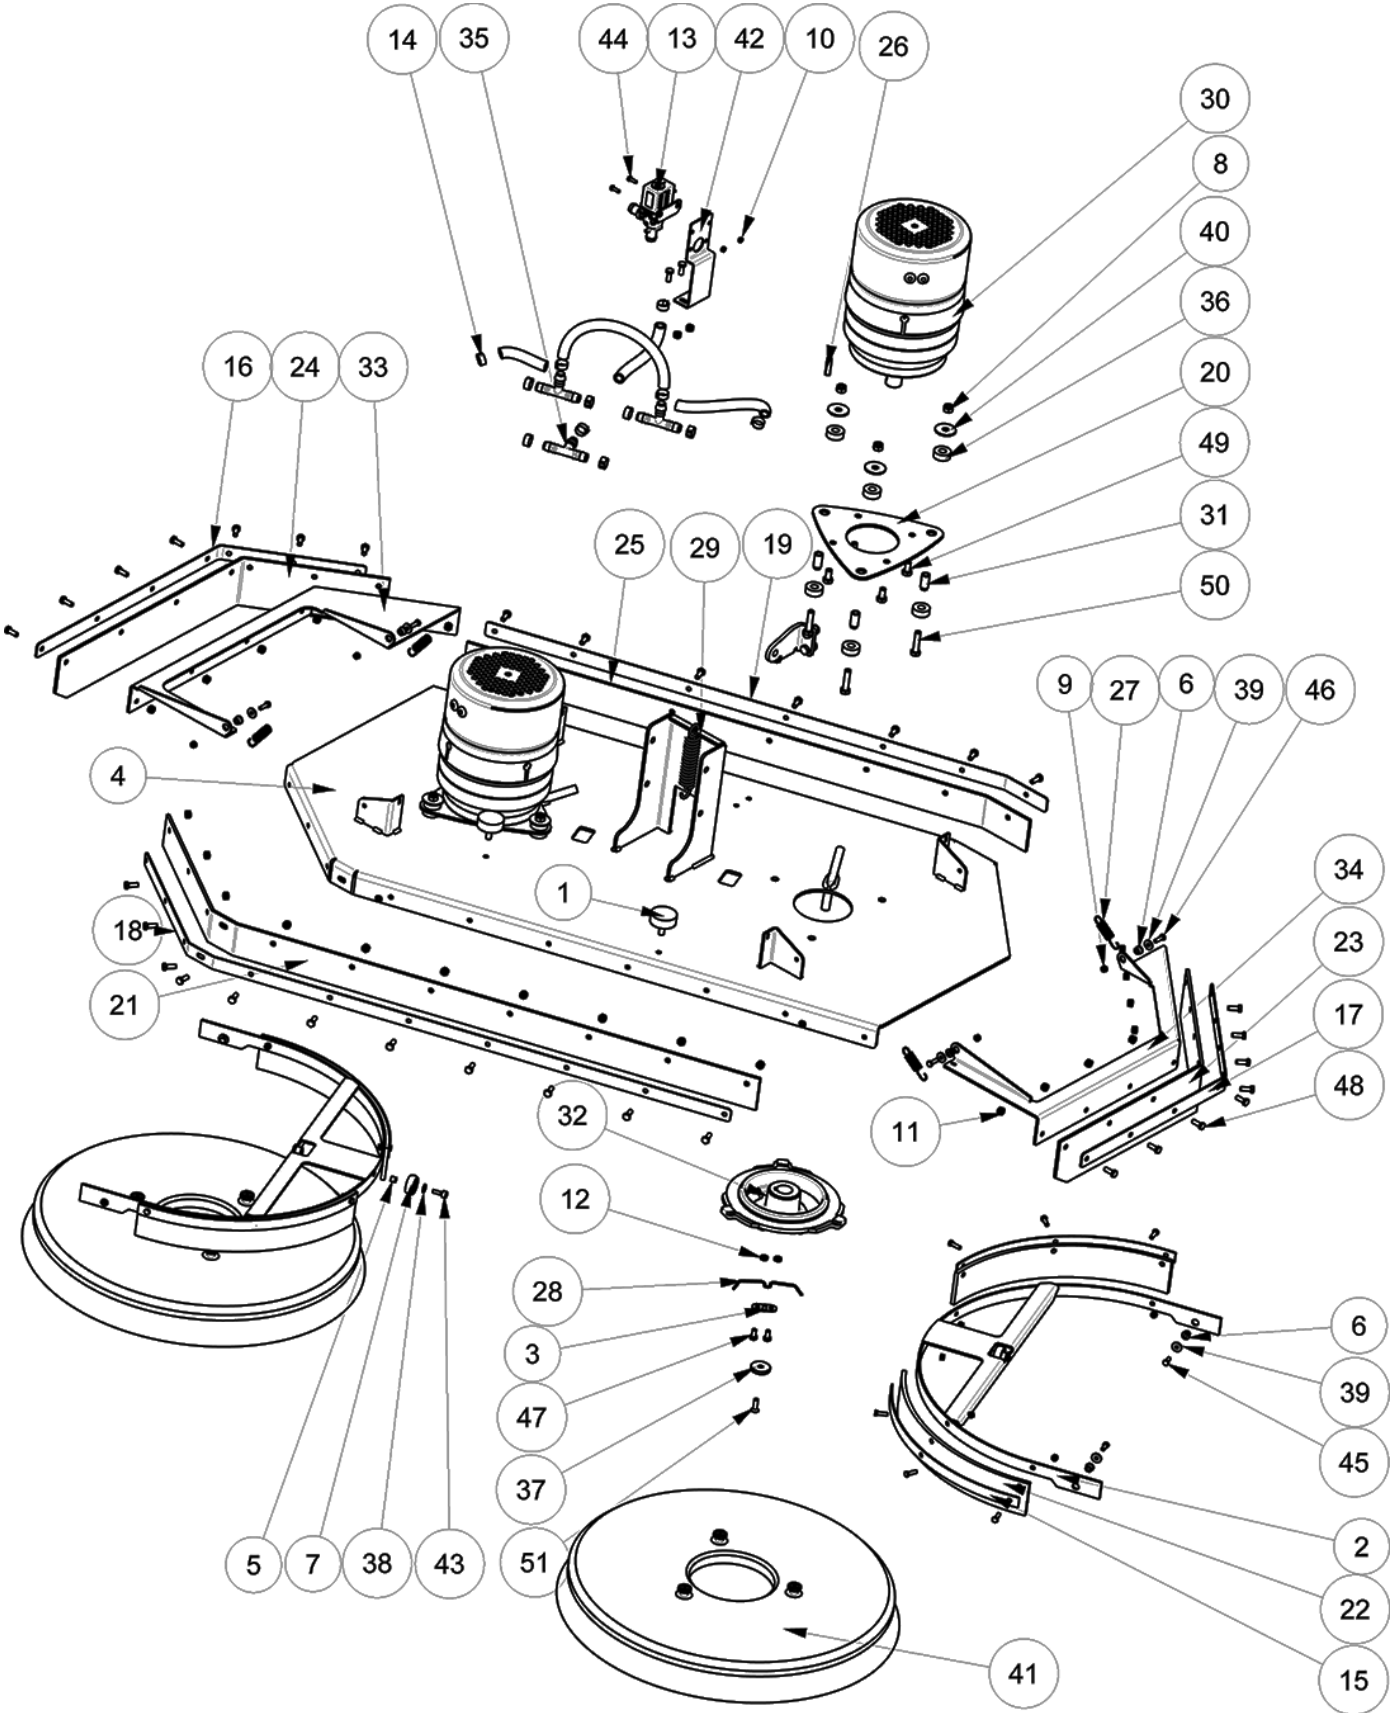

SCRUB HEAD GROUP (105cm Disk Model)

SCRUB HEAD GROUP (105cm Disk Model)

Ref.	Part No.	Mfr. Date	Description	Qty.	
1	ABG000026	( )	Vibration Damp	2	
2	LAFN06989	( )	Support	2	
3	LAFN05797	( )	Plate, Spring	2	
4	LAFN06988	( )	Support	1	
5	897231	( )	Bushing	2	
6	CUVR00140	( )	Bushing, Center Brush	8	
7	897524	( )	Bearing, Ball, 8b 30d 11w	2	
8	VTDD01701	( )	Nut M8 Inox+Zin.	9	
9	VTDD01693	( )	Nut M 5 Inx	16	
10	VTDD00147	( )	Nut M 4 Inx U.5588	2	
11	897105	( )	Nut, M6, Inox	35	
12	LAFN04140	( )	Spacer	4	
13	MEEV00043	( )	Valve, Solenoid	1	
14	FSVR00255	( )	Clamp, Head	12	
15	LAFN07002	( )	Bracket	4	
16	LAFN07006	( )	Bracket	1	
17	LAFN07005	( )	Bracket	1	
18	LAFN07004	( )	Bracket	1	
19	LAFN07003	( )	Bracket	1	
20	LAFN05785	( )	Flange Door Motor	2	
21	MPVR05036	( )	Flap	1	
22	MPVR05034	( )	Flap	4	
23	MPVR05037	( )	Flap (Left)	1	
24	MPVR05038	( )	Flap (Right)	1	
25	MPVR05035	( )	Flap (Rear)	1	
26	VTVR14052	( )	Key 8x 7x30 Uni 6604a	2	
27	MLML02801	( )	Spring Flap Later.	4	
28	MLML00240	( )	Spring, Retainer	2	
29	MLML00241	( )	Spring, Brush	1	
▽	30	MOCC00195	( )	Motor	2
▲	MEVR05203	( )	( )	Brush, Motor, Carbon	2
31	LAFN04141	( )	( )	Pin Plate Motor	6
32	MFVR00139	( )	( )	Disk, Drive, Aluminium	2
33	LAFN07012	( )	( )	Plane	1
34	LAFN07013	( )	( )	Plane	1
35	897268	( )	( )	Connector 3 Vie	3
36	GUG000264	( )	( )	Washer	12
37	LAFN04146	( )	( )	Washer, Fixed, Dish	2
38	897106	( )	( )	Washer, Flat, 6,00x11,00x1,6, Ss	2
39	897384	( )	( )	Washer, M5x14, Inox	8

▽ ASSEMBLY

▲ INCLUDED IN ASSEMBLY