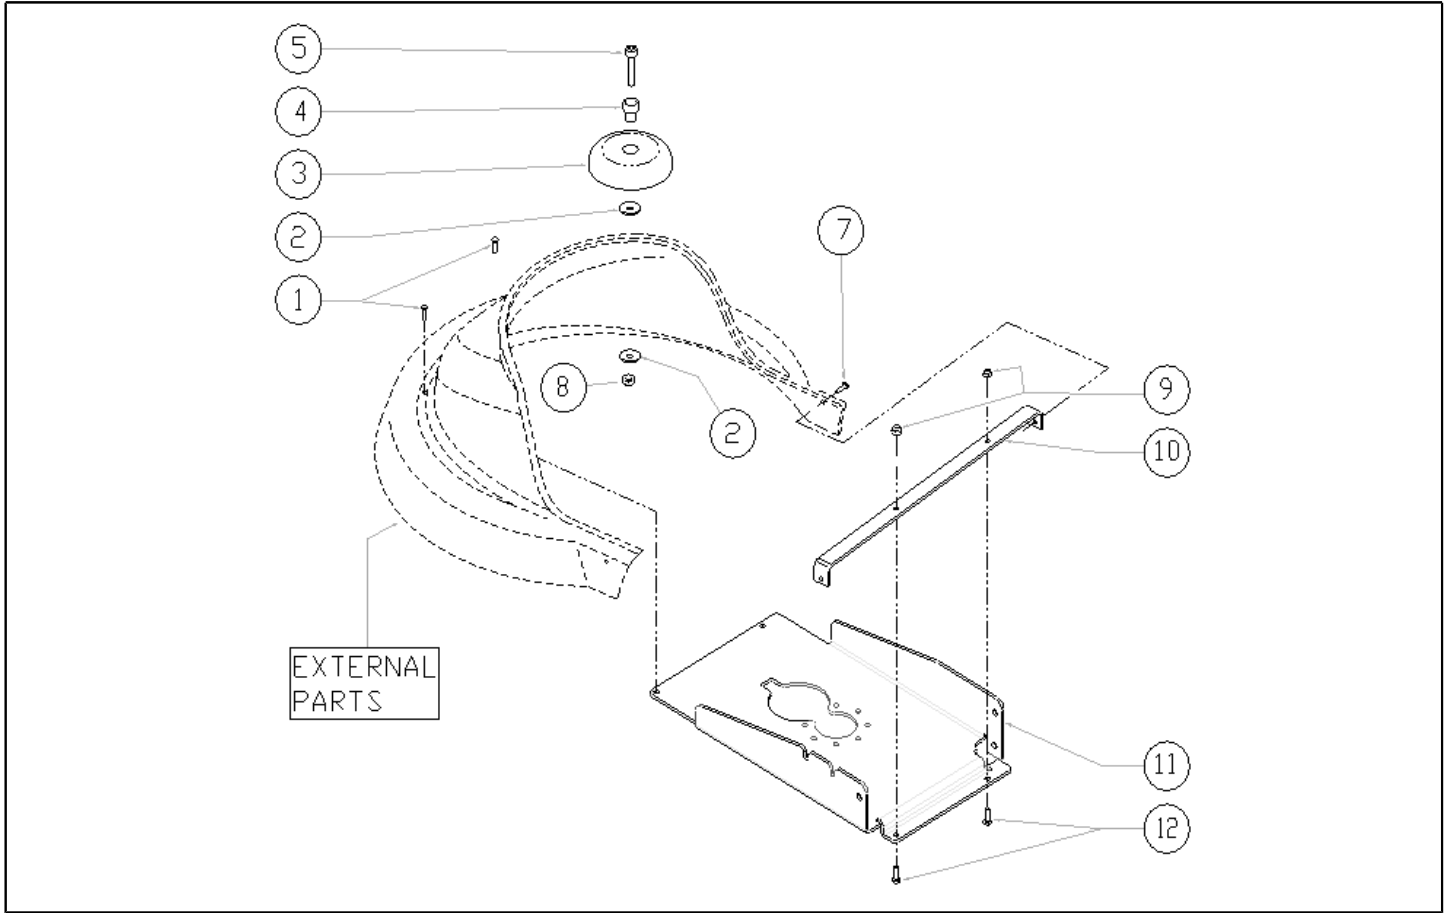

Ref. K	Part N.	Part N. 2	Description	Quantity	Validity		Price
					From	To	
0001	VTVT01004	897119	SCREW, M4X10, TRILOBATA	2,00			--
0002	VTRS13946	897120	WASHER, D.8X24, UNI6593, INOX	2,00			--
0003	MPVR05290	897101	WHEEL, BMPR, 98,5d X 21,5W	1,00			--
0004	LAFN03915	897121	BUSHING NUOVO RUOTINO STRONG	1,00			--
0005	VTVT00822	897122	SCREW, TCEI, M8X30	1,00			--
0007	VTVT01366	897123	SCREW M4X16	2,00			--
0008	VTDD01695	897124	NUT, M8, INOX	1,00			--
0009	VTDD15518	897125	NUT, M6, INOX	2,00			--
0010	LAFN05899	897126	SUPPORT BRACKET CARTER 1 EXTREME	1,00			--
0011	LAFN07373	897127	PLATE RIDUTTORE	1,00			--
0012	VTVT15143	897128	SCREW TE 6X16 UNI5739	2,00			--