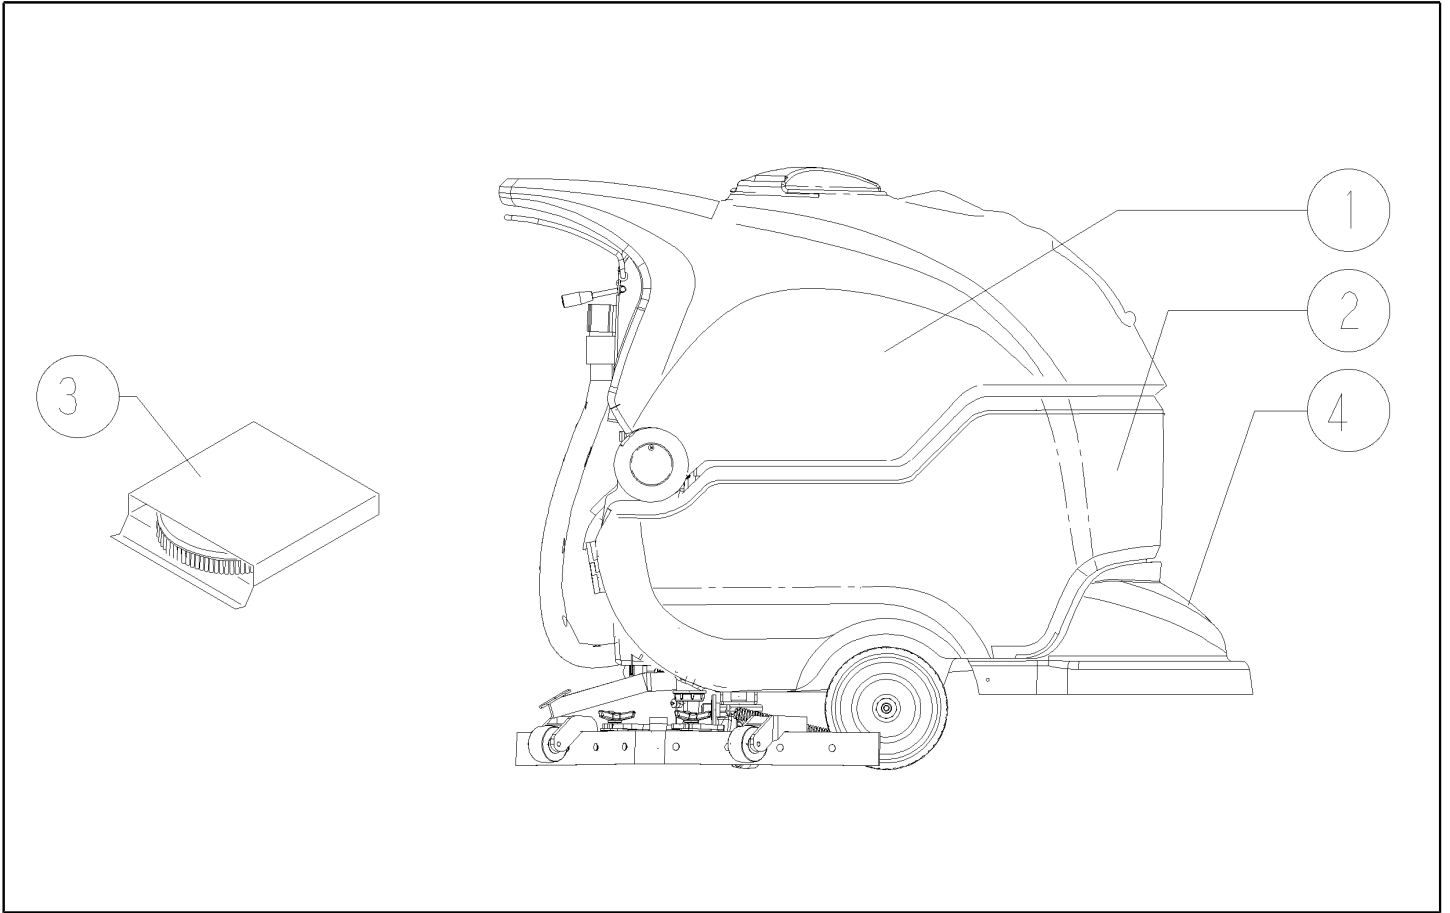

Ref. K	Part N.	Part N. 2	Description	Quantity	Validity		Price
					From	To	
0001	MPVR12900	N/A	TANK RECOVERY PT40 BLUE 5021	1,00			--
0002	MPVR12974	N/A	TANK SOLUTION PT40 BLUE 5021	1,00			--
0003	SPPV00317	9017710	DRIVER ASSY, PAD, 50CM	1,00			--
0004	MPVR12973	N/A	BRUSH PROTECT. 55 RAL7024	1,00			--