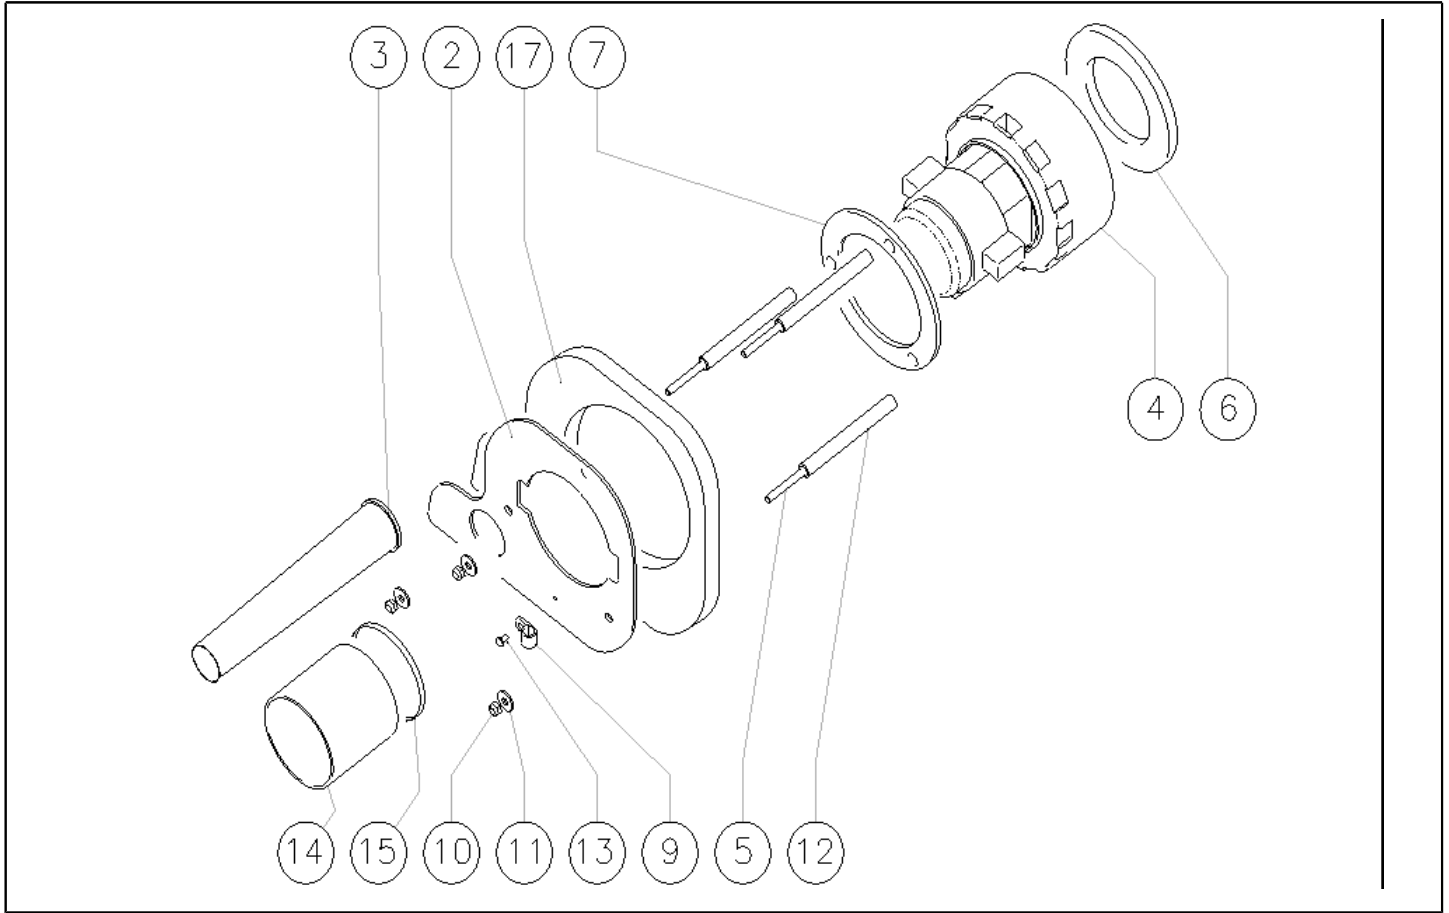

Ref. K	Part N.	Part N. 2	Description	Quantity	Validity		Price
					From	To	
0002	S	LAFN06363	897133	FLANGE ASPIRATORE	1,00		--
0003	S	MPVR05259	897134	TUBE SCARICO	1,00		--
0004		MEVR05200	9017687	VR, BRUSH, MOTOR, VACFAN	2,00		--
0004	S	MOCC00349	9017716	FAN, VACUUM	1,00		--
0005		VTVR00198	897135	ROD	3,00		--
0006	S	GUGO00272	9017714	GASKET, MOTOR, VACUUM	1,00		--
0007	S	MPVR04724	897136	FLANGE, NYLON	1,00		--
0009	S	FSVR00099	897137	CLAMP FERMATUBO	1,00		--
0010		VTDD01694	897138	NUT M6 INOX	3,00		--
0011		VTRS13945	897112	WASHER D. 6X18 INX UNI 6593	3,00		--
0012		LAFN51078	897139	SPACER SH	3,00		--
0013	S	VTVT00813	897140	SCREW, M4X8, TCB, TC, UNI8112	1,00		--
0014	S	TBFX00312	897141	TUBE ASPIRAZIONE	1,00		--
0015	S	FSVR00118	897142	CLAMP D.94	1,00		--
0017	S	MPVR05103	897143	SOUND, PROOFING ASPIRATORE	1,00		--