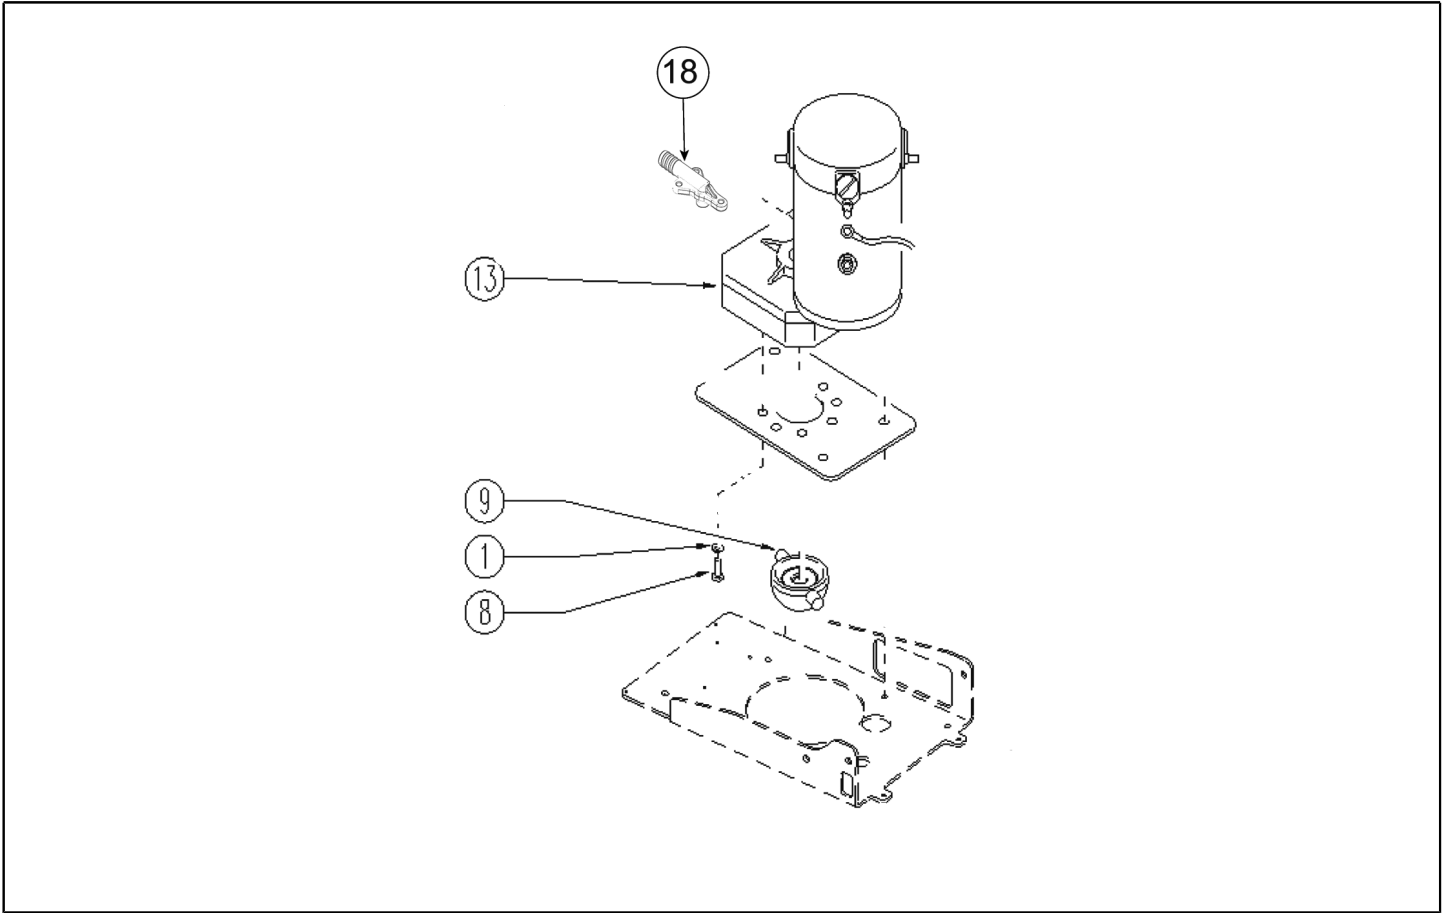

Ref. K	Part N.	Part N. 2	Description	Quantity	Validity		Price
					From	To	
0001	VTRS15144	897129	WASHER D. 6 INX GRW UNI 1751	8,00			--
0008	VTVT15906	897130	SCREW, TE, M6X12, UNI5739, A2	8,00			--
0009	MFVR00134	897131	DRIVE DISK ALUMINIUM S.B.	1,00			--
0013	MOCC00344	9017686	VR, BRUSH KIT, MOTOR, BRUSH [4 PC]	4,00			--
0013	MOCC00405	9017725	MOTOR, BRUSH, 24VDC	1,00			--
0018	RCDS00046	897132	CONNECTOR	1,00			--